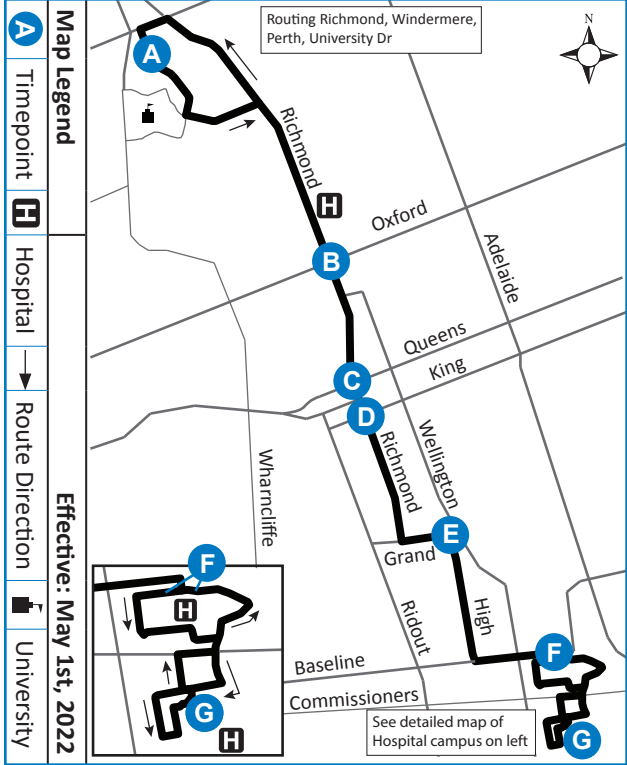

6

UNIVERSITY HOSPITAL - PARKWOOD INSTITUTE

519-451-1347
www.londontransit.ca

6

UNIVERSITY HOSPITAL - PARKWOOD INSTITUTE

519-451-1347
www.londontransit.ca

ROUTE 6 - MONDAY TO FRIDAY

SOUTHBOUND							NORTHBOUND						
University Hospital	Richmond at Oxford	Richmond at Queens	Richmond at King	High at Grand	Victoria Hospital Zone B	Parkwood Hospital	Parkwood Hospital	Victoria Hospital Zone E	High at Grand	Richmond at King	Richmond at Queens	Richmond at Oxford	University Hospital
A	B	C	D	E	F	G	G	F	E	D	C	B	A
LVS			LVS			ARR	LVS				LVS		ARR
-	-	-	-	-	-	5:44	5:44	5:48	5:55	6:00	6:02	6:07	6:13
-	-	-	-	-	-	6:10	6:10	6:14	6:21	6:26	6:30	6:35	6:41
6:15	6:23	6:27	6:30	6:36	6:41	6:48	6:50	6:54	7:02	7:08	7:10	7:15	7:24
-	-	-	-	-	-	7:14	7:15	7:19	7:27	7:33	7:35	7:40	7:49
6:50	7:00	7:04	7:05	7:10	7:15	7:23	7:35	7:39	7:47	7:53	7:55	8:00	8:09
7:25	7:35	7:39	7:40	7:45	7:50	7:58	8:00	8:04	8:12	8:18	8:20	8:25	8:34
7:50	8:00	8:04	8:05	8:10	8:15	8:23	8:25	8:29	8:37	8:43	8:45	8:50	8:59
8:15	8:25	8:29	8:30	8:35	8:40	8:48	8:50	8:54	9:01	9:08	9:10	9:16	9:24
8:40	8:50	8:54	8:55	9:00	9:05	9:13	9:20	9:24	9:31	9:38	9:40	9:46	9:54
9:09	9:19	9:23	9:25	9:30	9:35	9:43	9:50	9:54	10:01	10:08	10:10	10:16	10:24
9:34	9:44	9:48	9:50	9:55	10:00	10:08	10:15	10:19	10:26	10:33	10:35	10:41	10:49
10:04	10:14	10:18	10:20	10:25	10:30	10:38	10:45	10:49	10:56	11:03	11:05	11:11	11:19
10:34	10:44	10:48	10:50	10:55	11:00	11:08	11:15	11:19	11:26	11:33	11:35	11:41	11:49
10:59	11:09	11:13	11:15	11:20	11:25	11:33	11:45	11:49	11:56	12:03	12:05	12:11	12:19
11:29	11:39	11:43	11:45	11:50	11:55	12:03	12:10	12:14	12:21	12:28	12:30	12:36	12:44
11:56	12:08	12:13	12:15	12:20	12:25	12:33	12:40	12:44	12:51	12:58	1:00	1:06	1:14
12:26	12:38	12:43	12:45	12:50	12:55	1:03	1:10	1:14	1:21	1:28	1:30	1:36	1:44
12:56	1:08	1:13	1:15	1:20	1:25	1:33	1:41	1:45	1:52	1:58	2:00	2:06	2:16
1:21	1:33	1:38	1:40	1:45	1:50	1:58	2:11	2:15	2:22	2:28	2:30	2:36	2:46
1:53	2:03	2:08	2:10	2:15	2:21	2:29	2:36	2:40	2:47	2:53	2:55	3:01	3:11
2:23	2:33	2:38	2:40	2:45	2:51	2:59	3:06	3:10	3:17	3:23	3:25	3:31	3:41
2:53	3:03	3:08	3:10	3:15	3:21	3:29	3:31	3:35	3:42	3:48	3:50	3:56	4:06
3:23	3:33	3:38	3:40	3:45	3:51	3:59	4:00	4:04	4:11	4:17	4:20	4:28	4:38
3:51	4:03	4:08	4:10	4:15	4:21	4:29	4:30	4:34	4:41	4:47	4:50	4:58	5:08
4:16	4:28	4:33	4:35	4:40	4:46	4:54	5:00	5:04	5:11	5:17	5:20	5:28	5:38
4:46	4:58	5:03	5:05	5:10	5:16	5:24	5:30	5:34	5:41	5:47	5:50	5:58	6:08
5:16	5:28	5:33	5:35	5:40	5:45	5:51	5:57	6:01*	To Garage				
5:47	5:59	6:04	6:05	6:10	6:15	6:21	6:22	6:25	6:32	6:38	6:40	6:45	6:53
6:22	6:34	6:39	6:40	6:45	6:50	6:56	6:57	7:00	7:07	7:13	7:15	7:20	7:28
6:57	7:09	7:14	7:15	7:20	7:25	7:31	7:35	7:38	7:45	7:51	7:53	7:58	8:06
7:32	7:44	7:49	7:50	7:55	8:00	8:06	8:10	8:13	8:20	8:26	8:28	8:33	8:41
8:07	8:19	8:24	8:25	8:30	8:35	8:41	8:45	8:48	8:55	9:01	9:03	9:08	9:16
8:45	8:55	9:00*	To Garage										
9:20	9:30	9:34	9:35	9:40	9:45	9:51	9:55	9:58	10:04	10:09	10:11	10:16	10:23
10:25	10:35	10:39	10:40	10:45	10:50	10:56	11:05	11:12	11:18	11:23	11:28	11:33	11:40
11:40	11:50	11:54	12:00	12:05	12:10	12:16	12:16	12:20*	To Garage				