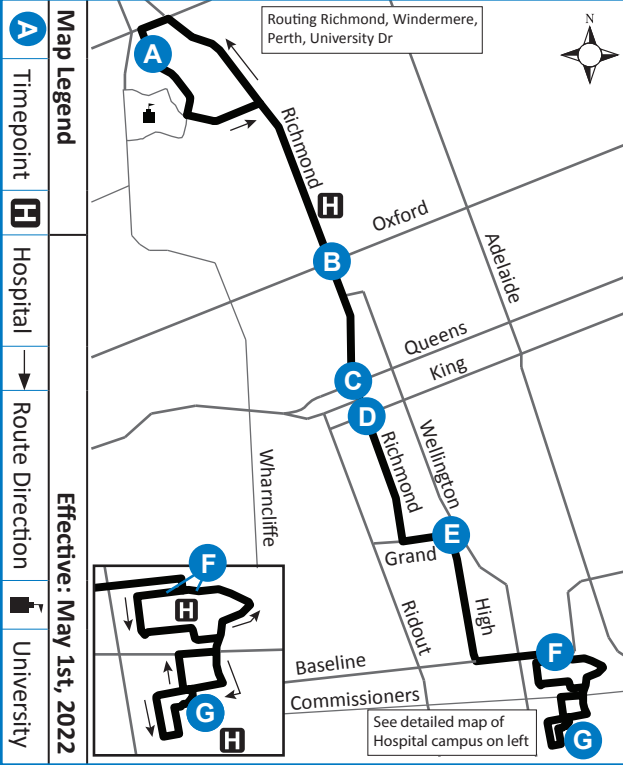

6

UNIVERSITY HOSPITAL - PARKWOOD INSTITUTE

519-451-1347
www.londontransit.ca

6

UNIVERSITY HOSPITAL - PARKWOOD INSTITUTE

519-451-1347
www.londontransit.ca

ROUTE 6 - MONDAY TO FRIDAY

SOUTHBOUND							NORTHBOUND						
University Hospital	Richmond at Oxford	Richmond at Queens	Richmond at King	High at Grand	Victoria Hospital Zone B	Parkwood Hospital	Parkwood Hospital	Victoria Hospital Zone E	High at Grand	Richmond at King	Richmond at Queens	Richmond at Oxford	University Hospital
A	B	C	D	E	F	G	G	F	E	D	C	B	A
LVS			LVS			ARR	LVS				LVS		ARR
-	-	-	-	-	-	5:44	5:44	5:48	5:55	6:00	6:02	6:07	6:13
-	-	-	-	-	-	6:10	6:10	6:14	6:21	6:26	6:30	6:35	6:41
6:15	6:23	6:27	6:30	6:36	6:41	6:48	6:50	6:54	7:02	7:08	7:10	7:15	7:24
-	-	-	-	-	-	7:14	7:15	7:19	7:27	7:33	7:35	7:40	7:49
6:50	7:00	7:04	7:05	7:10	7:15	7:23	7:35	7:39	7:47	7:53	7:55	8:00	8:09
7:25	7:35	7:39	7:40	7:45	7:50	7:58	8:00	8:04	8:12	8:18	8:20	8:25	8:34
7:50	8:00	8:04	8:05	8:10	8:15	8:23	8:25	8:29	8:37	8:43	8:45	8:50	8:59
8:15	8:25	8:29	8:30	8:35	8:40	8:48	8:50	8:54	9:01	9:08	9:10	9:16	9:24
8:40	8:50	8:54	8:55	9:00	9:05	9:13	9:20	9:24	9:31	9:38	9:40	9:46	9:54
9:09	9:19	9:23	9:25	9:30	9:35	9:43	9:50	9:54	10:01	10:08	10:10	10:16	10:24
9:34	9:44	9:48	9:50	9:55	10:00	10:08	10:15	10:19	10:26	10:33	10:35	10:41	10:49
10:04	10:14	10:18	10:20	10:25	10:30	10:38	10:45	10:49	10:56	11:03	11:05	11:11	11:19
10:34	10:44	10:48	10:50	10:55	11:00	11:08	11:15	11:19	11:26	11:33	11:35	11:41	11:49
10:59	11:09	11:13	11:15	11:20	11:25	11:33	11:45	11:49	11:56	12:03	12:05	12:11	12:19
11:29	11:39	11:43	11:45	11:50	11:55	12:03	12:10	12:14	12:21	12:28	12:30	12:36	12:44
11:56	12:08	12:13	12:15	12:20	12:25	12:33	12:40	12:44	12:51	12:58	1:00	1:06	1:14
12:26	12:38	12:43	12:45	12:50	12:55	1:03	1:10	1:14	1:21	1:28	1:30	1:36	1:44
12:56	1:08	1:13	1:15	1:20	1:25	1:33	1:41	1:45	1:52	1:58	2:00	2:06	2:16
1:21	1:33	1:38	1:40	1:45	1:50	1:58	2:11	2:15	2:22	2:28	2:30	2:36	2:46
1:53	2:03	2:08	2:10	2:15	2:21	2:29	2:36	2:40	2:47	2:53	2:55	3:01	3:11
2:23	2:33	2:38	2:40	2:45	2:51	2:59	3:06	3:10	3:17	3:23	3:25	3:31	3:41
2:53	3:03	3:08	3:10	3:15	3:21	3:29	3:31	3:35	3:42	3:48	3:50	3:56	4:06
3:23	3:33	3:38	3:40	3:45	3:51	3:59	4:00	4:04	4:11	4:17	4:20	4:28	4:38
3:51	4:03	4:08	4:10	4:15	4:21	4:29	4:30	4:34	4:41	4:47	4:50	4:58	5:08
4:16	4:28	4:33	4:35	4:40	4:46	4:54	5:00	5:04	5:11	5:17	5:20	5:28	5:38
4:46	4:58	5:03	5:05	5:10	5:16	5:24	5:30	5:34	5:41	5:47	5:50	5:58	6:08
5:16	5:28	5:33	5:35	5:40	5:45	5:51	5:57	6:01*	To Garage				
5:47	5:59	6:04	6:05	6:10	6:15	6:21	6:22	6:25	6:32	6:38	6:40	6:45	6:53
6:22	6:34	6:39	6:40	6:45	6:50	6:56	6:57	7:00	7:07	7:13	7:15	7:20	7:28
6:57	7:09	7:14	7:15	7:20	7:25	7:31	7:35	7:38	7:45	7:51	7:53	7:58	8:06
7:32	7:44	7:49	7:50	7:55	8:00	8:06	8:10	8:13	8:20	8:26	8:28	8:33	8:41
8:07	8:19	8:24	8:25	8:30	8:35	8:41	8:45	8:48	8:55	9:01	9:03	9:08	9:16
8:45	8:55	9:00*	To Garage										
9:20	9:30	9:34	9:35	9:40	9:45	9:51	9:55	9:58	10:04	10:09	10:11	10:16	10:23
10:25	10:35	10:39	10:40	10:45	10:50	10:56	11:05	11:12	11:18	11:23	11:28	11:33	11:40
11:40	11:50	11:54	12:00	12:05	12:10	12:16	12:16	12:20*	To Garage				