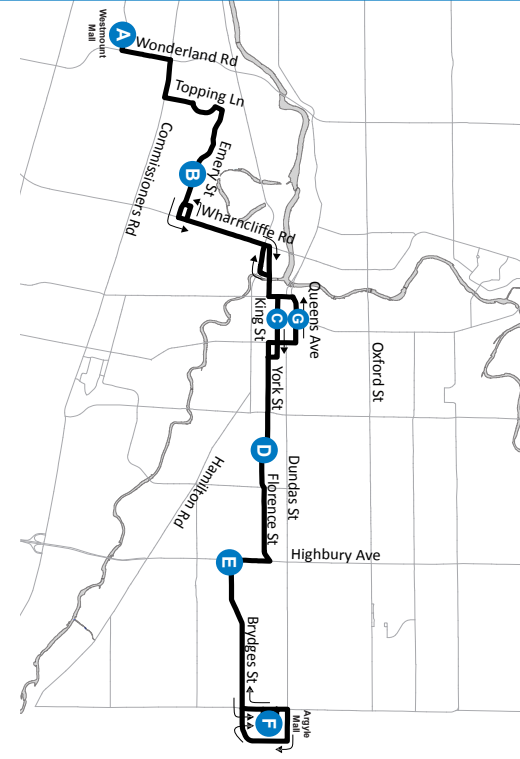

WESTMOUNT MALL - ARGYLE MALL

- **Map Legend**
- **A** Timepoint
- **H** Hospital
- Route Direction
- University

Effective: May 1st, 2022

519-451-1347
www.londontransit.ca

ROUTE 7 - MONDAY TO FRIDAY