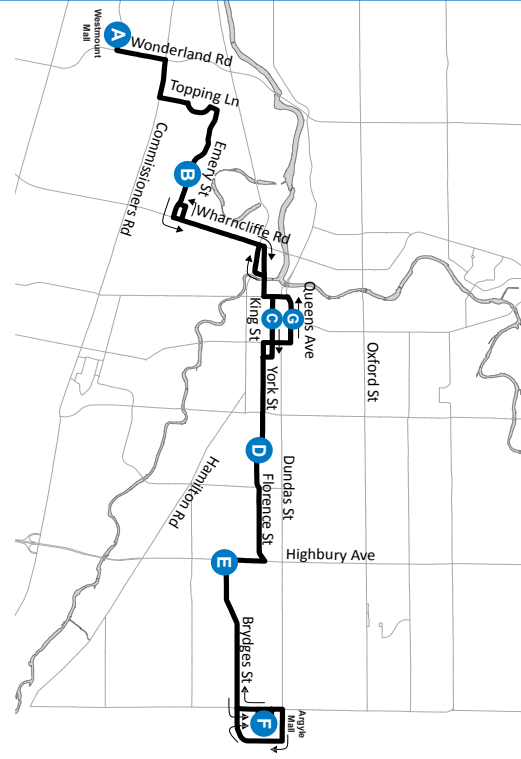

7

WESTMOUNT MALL - ARGYLE MALL

- Map Legend**
- A** Timepoint
- H** Hospital
- Route Direction
- University

Effective: May 1st, 2022

519-451-1347
www.londontransit.ca

7

WESTMOUNT MALL - ARGYLE MALL

- Map Legend**
- A** Timepoint
- H** Hospital
- Route Direction
- University