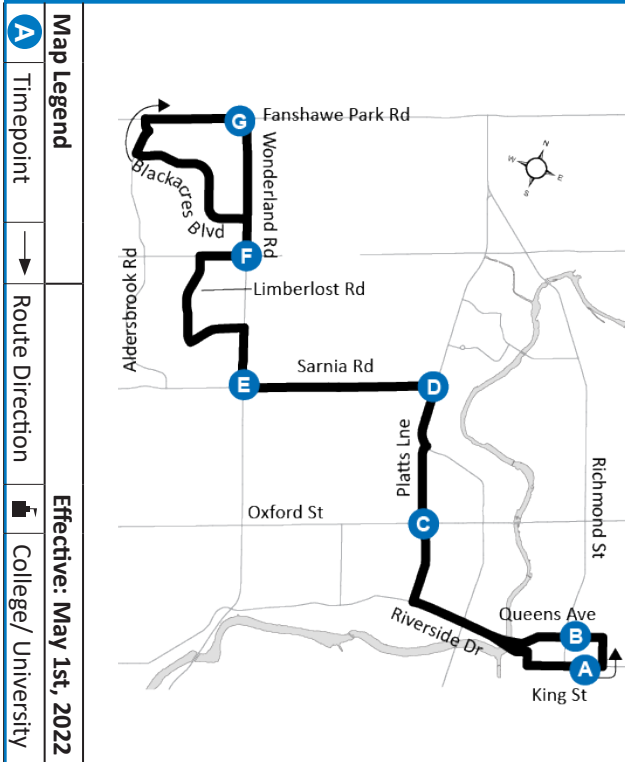

9

DOWNTOWN - WHITEHILLS

9

DOWNTOWN - WHITEHILLS

519-451-1347
www.londontransit.ca

519-451-1347
www.londontransit.ca

ROUTE 9 - MONDAY TO FRIDAY

NORTHBOUND

SOUTHBOUND

King at Clarence	Queens at Richmond	Platt's at Oxford	Sarnia at Western	Wonderland at Sarnia	Gainsborough at Wonderland	Fanshawe Park at Wonderland	Gainsborough at Wonderland	Gainsborough at Wonderland	Wonderland at Sarnia	Sarnia at Western	Platt's at Oxford	King at Clarence
A	B	C	D	E	F	G	F	F	E	D	C	A
LVS					LVS		ARR	LVS				ARR
-	-	-	-	-	-	5:55	5:59	5:59	6:07	6:10	6:15	6:23
-	-	-	-	-	-	6:14	6:18	6:18	6:26	6:29	6:34	6:42
-	-	-	-	-	-	6:31	6:35	6:35	6:43	6:46	6:51	6:59
-	-	-	-	-	-	6:44	6:48	6:48	6:56	6:59	7:05	7:15
-	-	-	-	-	-	6:58	7:02	7:02	7:11	7:15	7:21	7:31
6:23	6:30	6:36	6:41	6:46	6:59	7:09	7:13	7:13	7:22	7:26	7:32	7:42
6:44	6:47	6:53	6:58	7:03	7:14	7:25	7:29	7:29	7:38	7:42	7:48	7:58
7:00	7:04	7:11	7:17	7:22	7:30	7:41	7:45	7:45	7:54	7:58	8:04	8:14
7:16	7:20	7:27	7:33	7:38	7:46	7:57	8:01	8:01	8:10	8:14	8:20	8:30
7:32	7:36	7:43	7:49	7:54	8:02	8:13	8:17	8:17	8:26	8:30	8:36	8:46
7:48	7:52	7:59	8:05	8:10	8:18	8:29	8:33	8:33	8:42	8:46	8:52	9:01
8:02	8:06	8:13	8:19	8:24	8:34	8:45	8:49	8:49	8:58	9:01	9:07	9:16
8:18	8:22	8:29	8:35	8:40	8:50	9:01	9:05	9:05	9:13	9:16	9:22	9:31
8:33	8:37	8:44	8:50	8:55	9:06	9:16	9:20	9:20	9:28	9:31	9:37	9:46
8:50	8:54	9:01	9:07	9:11	9:21	9:31	9:35	9:35	9:43	9:46	9:52	10:01
9:05	9:09	9:16	9:22	9:26	9:36	9:46	9:50	9:50	9:58	10:01	10:07	10:16
9:20	9:24	9:31	9:37	9:41	9:51	10:01	10:05	10:05	10:13	10:16	10:22	10:31
9:35	9:39	9:46	9:52	9:56	10:06	10:16	10:20	10:20	10:28	10:31	10:37	10:46
9:50	9:54	10:01	10:07	10:11	10:21	10:31	10:35	10:35	10:43	10:46	10:52	11:01
10:05	10:09	10:16	10:22	10:26	10:36	10:46	10:50	10:50	10:58	11:01	11:07	11:16
10:20	10:24	10:31	10:37	10:41	10:51	11:01	11:05	11:05	11:13	11:16	11:22	11:31
10:35	10:39	10:46	10:52	10:56	11:06	11:16	11:20	11:20	11:28	11:31	11:37	11:46
10:50	10:54	11:01	11:07	11:11	11:21	11:31	11:35	11:35	11:43	11:46	11:52	12:01
11:05	11:09	11:16	11:22	11:26	11:36	11:46	11:50	11:50	11:58	12:01	12:07	12:16
11:20	11:24	11:31	11:37	11:41	11:51	12:01	12:05	12:05	12:13	12:16	12:22	12:31
11:35	11:39	11:46	11:52	11:56	12:01	12:11	12:15	12:20	12:28	12:31	12:37	12:46
11:50	11:54	12:01	12:07	12:12	12:17	12:27	12:31	12:36	12:44	12:47	12:53	1:02
12:05	12:09	12:16	12:22	12:27	12:32	12:42	12:46	12:51	12:59	1:02	1:08	1:17
12:20	12:24	12:31	12:37	12:42	12:47	12:57	1:01	1:06	1:14	1:17	1:23	1:32
12:35	12:39	12:46	12:52	12:57	1:02	1:12	1:16	1:21	1:29	1:32	1:38	1:47
12:50	12:54	1:01	1:07	1:12	1:17	1:27	1:31	1:35	1:43	1:46	1:52	2:02
1:05	1:09	1:16	1:22	1:27	1:32	1:42	1:46	1:48	1:56	2:00	2:07	2:17
1:20	1:24	1:31	1:37	1:42	1:47	1:57	2:01	2:03	2:11	2:15	2:22	2:32
1:35	1:39	1:46	1:52	1:57	2:02	2:12	2:16	2:18	2:26	2:30	2:37	2:47
-	-	-	-	-	-	2:24	2:28	2:28	2:36	2:40	2:47	2:57
1:50	1:54	2:01	2:08	2:13	2:20	2:30	2:34	2:43	2:51	2:55	3:02	3:12
2:04	2:09	2:16	2:23	2:28	2:35	2:45	2:49	2:58	3:06	3:10	3:17	3:27
2:19	2:24	2:31	2:38	2:43	2:50	3:00	3:04	3:13	3:21	3:25	3:32	3:42
2:34	2:39	2:46	2:53	2:58	3:05	3:15	3:19	3:28	3:36	3:40	3:47	3:57

LEGEND

+ Route Change   * Bus into Garage