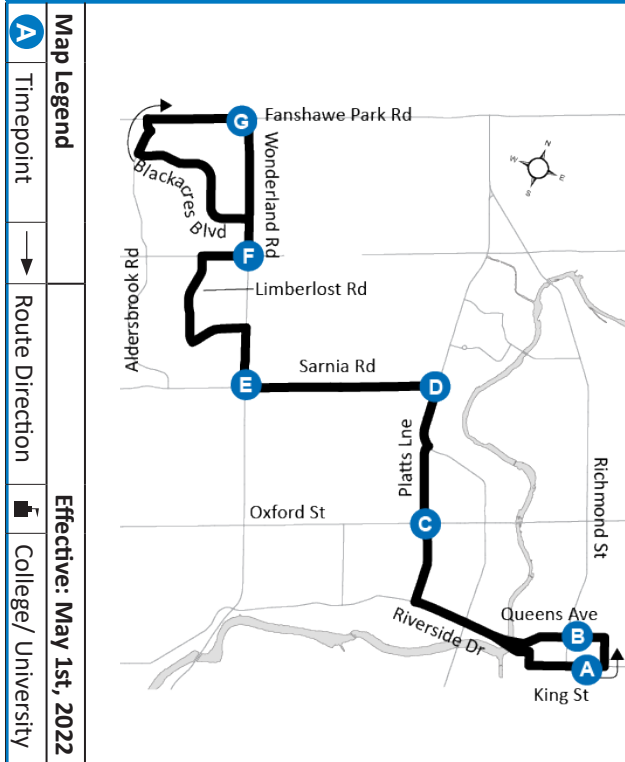

9

DOWNTOWN - WHITEHILLS

9

DOWNTOWN - WHITEHILLS

519-451-1347
www.londontransit.ca

519-451-1347
www.londontransit.ca

ROUTE 9 - MONDAY TO FRIDAY

NORTHBOUND

SOUTHBOUND

King at Clarence	Queens at Richmond	Platt's at Oxford	Sarnia at Western	Wonderland at Sarnia	Gainsborough at Wonderland	Fanshawe Park at Wonderland	Gainsborough at Wonderland	Gainsborough at Wonderland	Wonderland at Sarnia	Sarnia at Western	Platt's at Oxford	King at Clarence
A	B	C	D	E	F	G	F	F	E	D	C	A
LVS					LVS		ARR	LVS				ARR
-	-	-	-	-	-	5:55	5:59	5:59	6:07	6:10	6:15	6:23
-	-	-	-	-	-	6:14	6:18	6:18	6:26	6:29	6:34	6:42
-	-	-	-	-	-	6:31	6:35	6:35	6:43	6:46	6:51	6:59
-	-	-	-	-	-	6:44	6:48	6:48	6:56	6:59	7:05	7:15
-	-	-	-	-	-	6:58	7:02	7:02	7:11	7:15	7:21	7:31
6:23	6:30	6:36	6:41	6:46	6:59	7:09	7:13	7:13	7:22	7:26	7:32	7:42
6:44	6:47	6:53	6:58	7:03	7:14	7:25	7:29	7:29	7:38	7:42	7:48	7:58
7:00	7:04	7:11	7:17	7:22	7:30	7:41	7:45	7:45	7:54	7:58	8:04	8:14
7:16	7:20	7:27	7:33	7:38	7:46	7:57	8:01	8:01	8:10	8:14	8:20	8:30
7:32	7:36	7:43	7:49	7:54	8:02	8:13	8:17	8:17	8:26	8:30	8:36	8:46
7:48	7:52	7:59	8:05	8:10	8:18	8:29	8:33	8:33	8:42	8:46	8:52	9:01
8:02	8:06	8:13	8:19	8:24	8:34	8:45	8:49	8:49	8:58	9:01	9:07	9:16
8:18	8:22	8:29	8:35	8:40	8:50	9:01	9:05	9:05	9:13	9:16	9:22	9:31
8:33	8:37	8:44	8:50	8:55	9:06	9:16	9:20	9:20	9:28	9:31	9:37	9:46
8:50	8:54	9:01	9:07	9:11	9:21	9:31	9:35	9:35	9:43	9:46	9:52	10:01
9:05	9:09	9:16	9:22	9:26	9:36	9:46	9:50	9:50	9:58	10:01	10:07	10:16
9:20	9:24	9:31	9:37	9:41	9:51	10:01	10:05	10:05	10:13	10:16	10:22	10:31
9:35	9:39	9:46	9:52	9:56	10:06	10:16	10:20	10:20	10:28	10:31	10:37	10:46
9:50	9:54	10:01	10:07	10:11	10:21	10:31	10:35	10:35	10:43	10:46	10:52	11:01
10:05	10:09	10:16	10:22	10:26	10:36	10:46	10:50	10:50	10:58	11:01	11:07	11:16
10:20	10:24	10:31	10:37	10:41	10:51	11:01	11:05	11:05	11:13	11:16	11:22	11:31
10:35	10:39	10:46	10:52	10:56	11:06	11:16	11:20	11:20	11:28	11:31	11:37	11:46
10:50	10:54	11:01	11:07	11:11	11:21	11:31	11:35	11:35	11:43	11:46	11:52	12:01
11:05	11:09	11:16	11:22	11:26	11:36	11:46	11:50	11:50	11:58	12:01	12:07	12:16
11:20	11:24	11:31	11:37	11:41	11:51	12:01	12:05	12:05	12:13	12:16	12:22	12:31
11:35	11:39	11:46	11:52	11:56	12:01	12:11	12:15	12:20	12:28	12:31	12:37	12:46
11:50	11:54	12:01	12:07	12:12	12:17	12:27	12:31	12:36	12:44	12:47	12:53	1:02
12:05	12:09	12:16	12:22	12:27	12:32	12:42	12:46	12:51	12:59	1:02	1:08	1:17
12:20	12:24	12:31	12:37	12:42	12:47	12:57	1:01	1:06	1:14	1:17	1:23	1:32
12:35	12:39	12:46	12:52	12:57	1:02	1:12	1:16	1:21	1:29	1:32	1:38	1:47
12:50	12:54	1:01	1:07	1:12	1:17	1:27	1:31	1:35	1:43	1:46	1:52	2:02
1:05	1:09	1:16	1:22	1:27	1:32	1:42	1:46	1:48	1:56	2:00	2:07	2:17
1:20	1:24	1:31	1:37	1:42	1:47	1:57	2:01	2:03	2:11	2:15	2:22	2:32
1:35	1:39	1:46	1:52	1:57	2:02	2:12	2:16	2:18	2:26	2:30	2:37	2:47
-	-	-	-	-	-	2:24	2:28	2:28	2:36	2:40	2:47	2:57
1:50	1:54	2:01	2:08	2:13	2:20	2:30	2:34	2:43	2:51	2:55	3:02	3:12
2:04	2:09	2:16	2:23	2:28	2:35	2:45	2:49	2:58	3:06	3:10	3:17	3:27
2:19	2:24	2:31	2:38	2:43	2:50	3:00	3:04	3:13	3:21	3:25	3:32	3:42
2:34	2:39	2:46	2:53	2:58	3:05	3:15	3:19	3:28	3:36	3:40	3:47	3:57

LEGEND

+ Route Change   * Bus into Garage