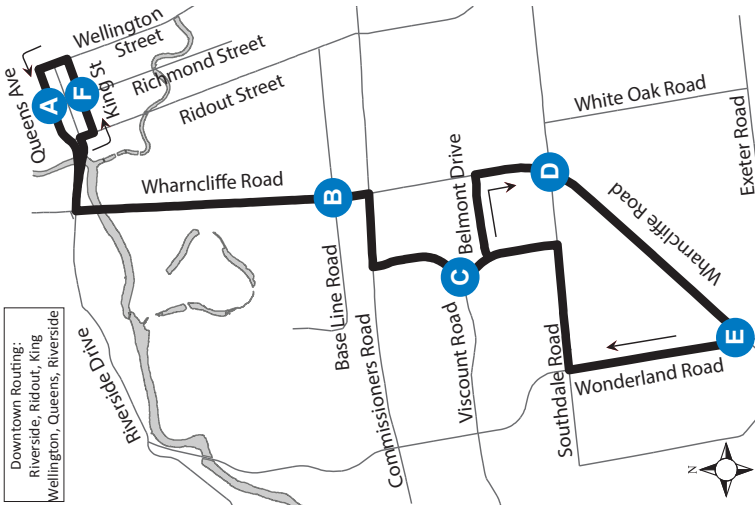

**DOWNTOWN -  
WHARNCLIFFE AT  
WONDERLAND**

**Map Legend**      **Effective: May 1st, 2022**

**519-451-1347**  
[www.londontransit.ca](http://www.londontransit.ca)

*use [realtime.londontransit.ca](http://realtime.londontransit.ca) for up-to-date arrivals*

LEGEND			
*	Bus into Garage	+	Route Change
0:00	Bus goes into service at Commissioners and Wharnccliffe 3 minutes earlier		