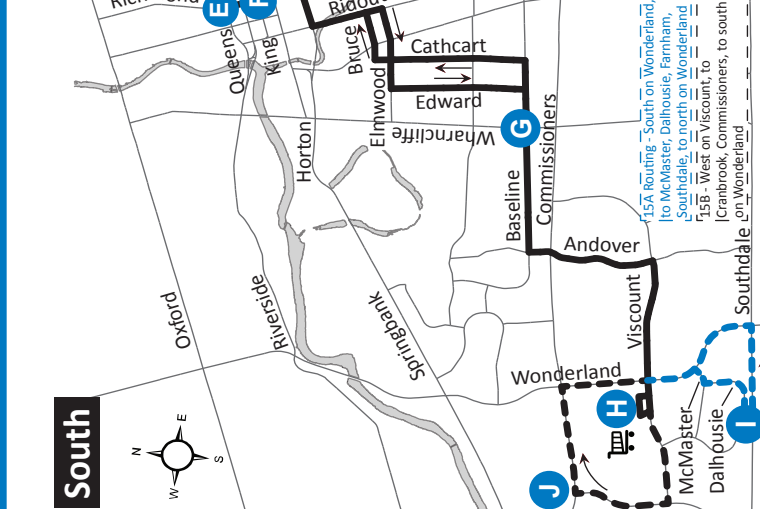

15 HURON HEIGHTS - WESTMOUNT MALL

Map Legend: A Timepoint, Shopping Centre, Route Direction. Effective: May 1st, 2022. 519-451-1347 www.londontransit.ca

15 HURON HEIGHTS - WESTMOUNT MALL

Map Legend: A Timepoint, Shopping Centre, Route Direction. Effective: May 1st, 2022. 519-451-1347 www.londontransit.ca