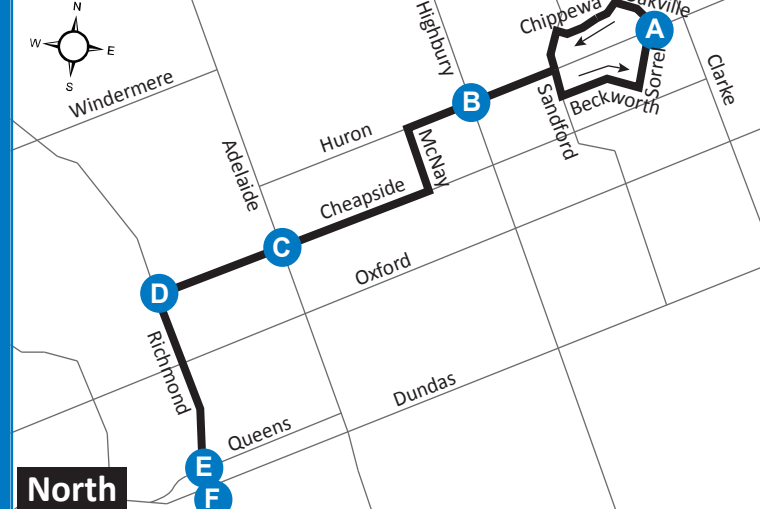

15 HURON HEIGHTS - WESTMOUNT MALL

Map Legend: A Timepoint, Shopping Centre, Route Direction. Effective: May 1st, 2022. 519-451-1347 www.londontransit.ca

15 HURON HEIGHTS - WESTMOUNT MALL

Map Legend: A Timepoint, Shopping Centre, Route Direction. Effective: May 1st, 2022. 519-451-1347 www.londontransit.ca