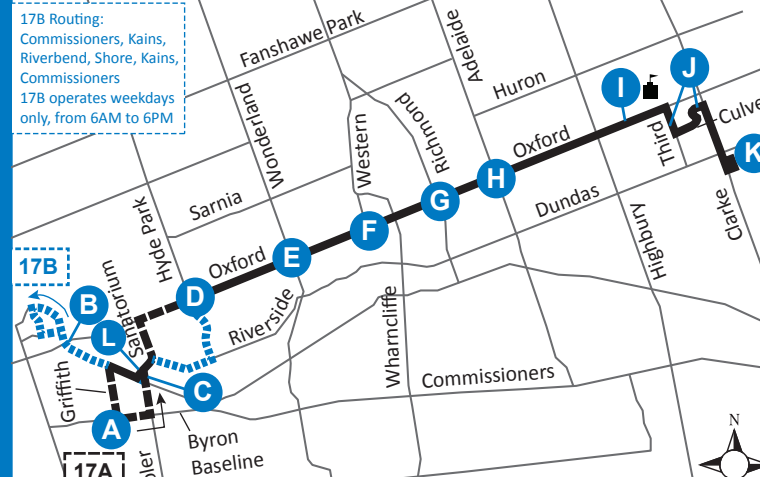

17 ARGYLE MALL - BYRON / RIVERBEND

519-451-1347
www.londontransit.ca

17 ARGYLE MALL - BYRON / RIVERBEND

519-451-1347
www.londontransit.ca

use realtime.londontransit.ca for up-to-date arrivals

ROUTE 17 - MONDAY TO FRIDAY