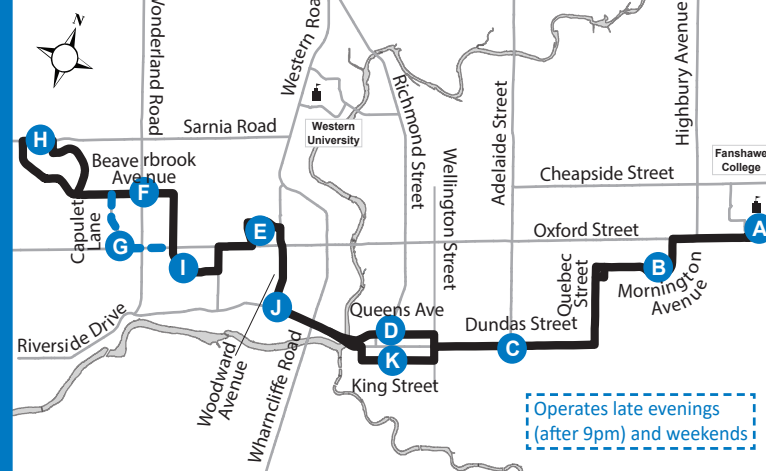

Map Legend		Effective: May 1st, 2022	
<b>A</b>	Timepoint		Shopping Centre
	Route Direction		College/University

Map Legend		Effective: May 1st, 2022	
<b>A</b>	Timepoint		Shopping Centre
	Route Direction		College/University