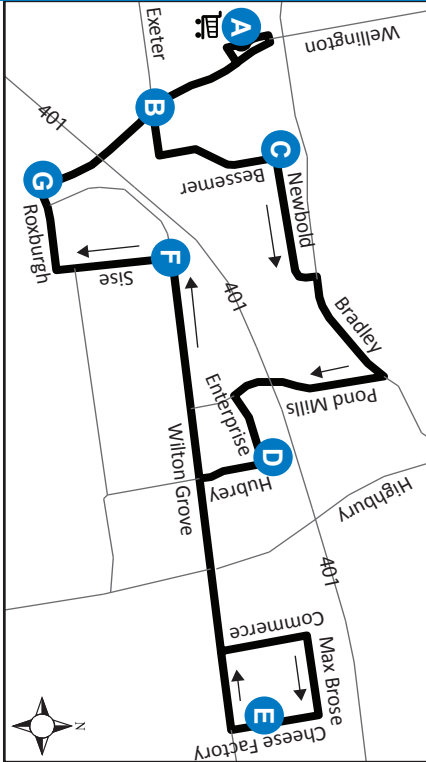

30 WHITE OAKS MALL - CHEESE FACTORY RD.

A Timepoint	Map Legend
Shopping Centre	Effective: May 1st, 2022
Route Direction	

30 WHITE OAKS MALL - CHEESE FACTORY RD.

A Timepoint	Map Legend
Shopping Centre	Effective: May 1st, 2022
Route Direction	

ROUTE 30 - MONDAY TO FRIDAY

EASTBOUND					WESTBOUND				
White Oaks Mall	Wellington at Exeter	Newbold at Bessemer	Hubrey at Enterprise	Cheese Factory Road	Cheese Factory Road	Wilton Grove at Sise	Roxborough at Wellington	Wellington at Exeter	White Oaks Mall
A	B	C	D	E	E	F	G	B	A
LVS				ARR	LVS				ARR
6:32	6:34	6:37	6:43	6:48	6:48	6:54	6:56	6:59	7:02
7:12	7:14	7:17	7:23	7:28	7:28	7:34	7:36	7:39	7:42
7:52	7:54	7:57	8:03	8:08	8:08	8:14	8:16	8:19	8:22
8:32	8:34	8:37	8:43	8:48	8:48	8:54	8:56	8:59	9:02
9:12	9:14	9:17	9:23	9:28	9:28	9:34	9:36	9:39	9:42
9:52	9:54	9:57	10:03	10:08	10:08	10:14	10:16	10:19	10:22
10:32	10:34	10:37	10:43	10:48	10:48	10:54	10:56	10:59	11:02*
No Service Until PM									
2:30	2:32	2:35	2:41	2:46	2:46	2:52	2:54	2:57	3:00
3:10	3:12	3:15	3:21	3:26	3:26	3:32	3:34	3:37	3:40
3:50	3:52	3:55	4:01	4:06	4:06	4:12	4:14	4:17	4:20
4:30	4:32	4:35	4:41	4:46	4:46	4:52	4:54	4:57	5:00
5:10	5:12	5:15	5:21	5:26	5:26	5:32	5:34	5:37	5:40
5:50	5:52	5:55	6:01	6:06	6:06	6:12	6:14	6:17	6:20
6:25	6:27	6:30	6:36	6:41	6:41	6:47	6:49	6:52	6:55*

LEGEND		
+	Route Change	*
		Bus into Garage

SPECIAL NOTE:
 Route 30 operates exclusively from 6:30-11AM, 2:30-7PM and 10:30-11:30PM on weekdays, excluding holidays