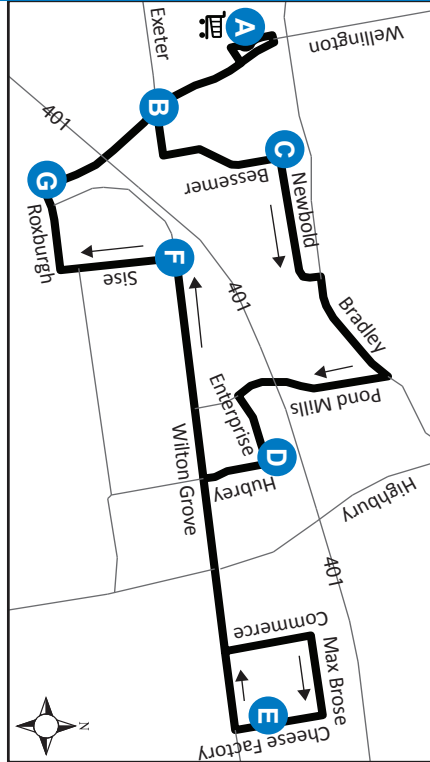

30 WHITE OAKS MALL - CHEESE FACTORY RD.

A Timepoint	Map Legend
Shopping Centre	Effective: May 1st, 2022
Route Direction	

30 WHITE OAKS MALL - CHEESE FACTORY RD.

A Timepoint	Map Legend
Shopping Centre	Effective: May 1st, 2022
Route Direction	

ROUTE 30 - MONDAY TO FRIDAY

EASTBOUND					WESTBOUND				
White Oaks Mall	Wellington at Exeter	Newbold at Bessemer	Hubrey at Enterprise	Cheese Factory Road	Cheese Factory Road	Wilton Grove at Sise	Roxborough at Wellington	Wellington at Exeter	White Oaks Mall
A	B	C	D	E	E	F	G	B	A
LVS				ARR	LVS				ARR
6:32	6:34	6:37	6:43	6:48	6:48	6:54	6:56	6:59	7:02
7:12	7:14	7:17	7:23	7:28	7:28	7:34	7:36	7:39	7:42
7:52	7:54	7:57	8:03	8:08	8:08	8:14	8:16	8:19	8:22
8:32	8:34	8:37	8:43	8:48	8:48	8:54	8:56	8:59	9:02
9:12	9:14	9:17	9:23	9:28	9:28	9:34	9:36	9:39	9:42
9:52	9:54	9:57	10:03	10:08	10:08	10:14	10:16	10:19	10:22
10:32	10:34	10:37	10:43	10:48	10:48	10:54	10:56	10:59	11:02*
No Service Until PM									
2:30	2:32	2:35	2:41	2:46	2:46	2:52	2:54	2:57	3:00
3:10	3:12	3:15	3:21	3:26	3:26	3:32	3:34	3:37	3:40
3:50	3:52	3:55	4:01	4:06	4:06	4:12	4:14	4:17	4:20
4:30	4:32	4:35	4:41	4:46	4:46	4:52	4:54	4:57	5:00
5:10	5:12	5:15	5:21	5:26	5:26	5:32	5:34	5:37	5:40
5:50	5:52	5:55	6:01	6:06	6:06	6:12	6:14	6:17	6:20
6:25	6:27	6:30	6:36	6:41	6:41	6:47	6:49	6:52	6:55*

LEGEND		
+	Route Change	*
		Bus into Garage

SPECIAL NOTE:
 Route 30 operates exclusively from 6:30-11AM, 2:30-7PM and 10:30-11:30PM on weekdays, excluding holidays