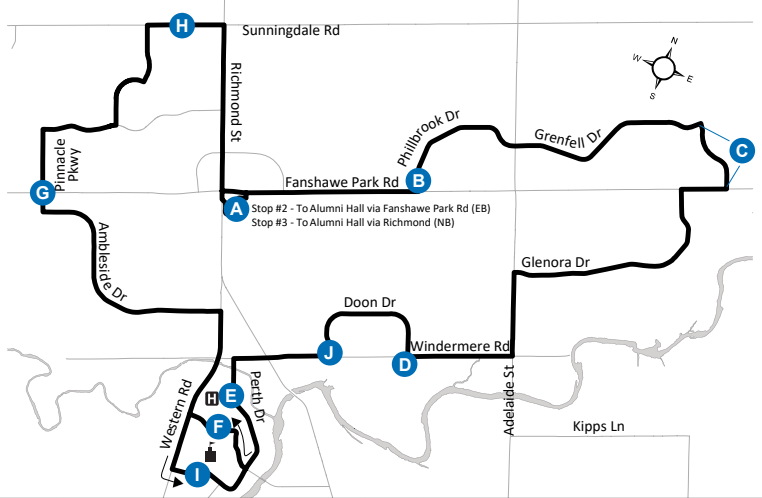

34 - MASONVILLE PLACE
- ALUMNI HALL/
NATURAL SCIENCE

Map Legend

A Timepoint	H Hospital
→ Route Direction	U University

Effective: May 1st, 2022

519-451-1347
www.londontransit.ca

34 - MASONVILLE PLACE
- ALUMNI HALL/
NATURAL SCIENCE

Map Legend

A Timepoint	H Hospital
→ Route Direction	U University

Effective: May 1st, 2022

519-451-1347
www.londontransit.ca

use realtime.londontransit.ca for up-to-date arrivals

ROUTE 34 - MONDAY TO FRIDAY