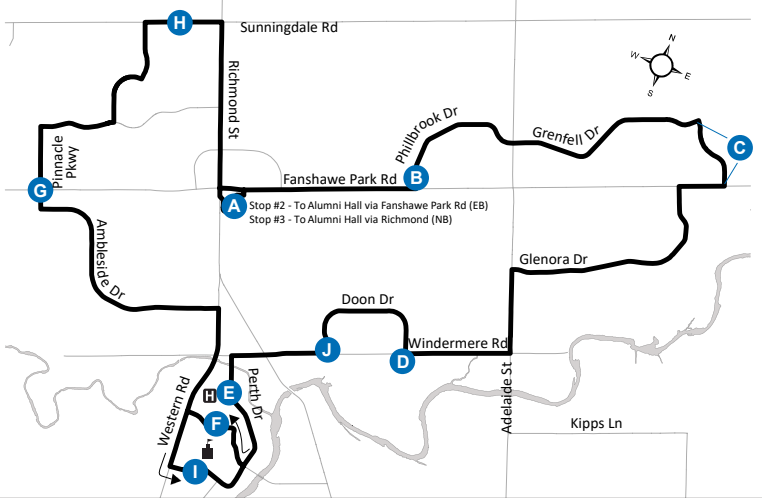

Map Legend

A Timepoint	H Hospital
→ Route Direction	U University

Effective: May 1st, 2022

519-451-1347
www.londontransit.ca

use realtime.londontransit.ca for up-to-date arrivals

ROUTE 34 - MONDAY TO FRIDAY

LEGEND

* Bus into Garage	+ Route Change
-------------------	----------------

ROUTE 34 - SUNDAY / HOLIDAY

CLOCKWISE									COUNTER-CLOCKWISE								
Masonville Place	Phillbrook at Donnybrook	Stackhouse at Fanshawe	Windermere at Doon	University Hospital	Natural Science	Pinnacle Parkway at Fanshawe	Sunningdale at Village Walk	Masonville Place	Masonville Place	Sunningdale at Village Walk	Pinnacle Parkway at Fanshawe	Alumni Hall	University Hospital	Doon at Windermere	Grenfell at Stackhouse	Fanshawe at Phillbrook	Masonville Place
A	B	C	D	E	F	G	H	A	A	H	G	I	E	J	C	B	A
LVS				LVS				ARR	LVS			LVS					ARR
-	-	-	-	-	-	-	-	-	10:00	10:03	10:10	10:21	10:25	10:28	10:37	10:44	10:48
10:00	10:06	10:13	10:20	10:29	10:32	10:39	10:46	10:52	11:00	11:03	11:10	11:21	11:25	11:28	11:37	11:44	11:48
11:00	11:06	11:13	11:20	11:29	11:32	11:39	11:46	11:52	12:00	12:03	12:10	12:22	12:26	12:29	12:38	12:45	12:50
12:00	12:07	12:13	12:20	12:29	12:32	12:39	12:46	12:52	1:00	1:03	1:10	1:22	1:26	1:29	1:38	1:45	1:50
1:00	1:07	1:13	1:20	1:29	1:32	1:39	1:46	1:52	2:00	2:03	2:10	2:22	2:26	2:29	2:38	2:45	2:50
2:00	2:07	2:13	2:20	2:29	2:32	2:39	2:46	2:52	3:00	3:03	3:10	3:22	3:26	3:29	3:38	3:45	3:50
3:00	3:07	3:13	3:20	3:29	3:32	3:39	3:46	3:52	4:00	4:03	4:10	4:22	4:26	4:29	4:38	4:45	4:50
4:00	4:07	4:13	4:20	4:29	4:32	4:39	4:46	4:52	5:00	5:03	5:10	5:20	5:24	5:27	5:36	5:43	5:47
5:00	5:05	5:11	5:18	5:26	5:29	5:35	5:42	5:47	6:00	6:03	6:10	6:20	6:24	6:27	6:36	6:43	6:47
6:00	6:05	6:11	6:18	6:26	6:29	6:35	6:42	6:47	7:00	7:03	7:10	7:20	7:24	7:27	7:36	7:43	7:47
7:00	7:05	7:11	7:18	7:26	7:29	7:35	7:42	7:47	7:50	7:53	8:00	8:10	8:14	8:17	8:26	8:33	8:37*
7:50	7:55	8:01	8:08	8:16	8:19	8:25	8:32	8:37*	To Garage								