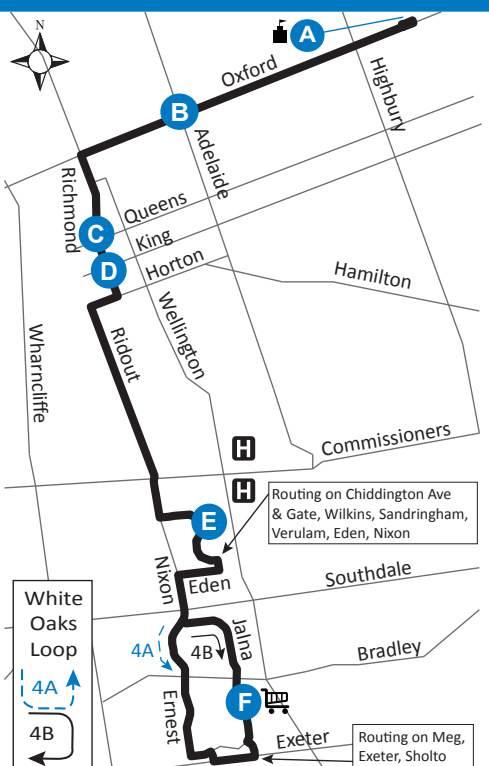

4 FANSHAWE COLLEGE - WHITE OAKS MALL

519-451-1347
www.londontransit.ca