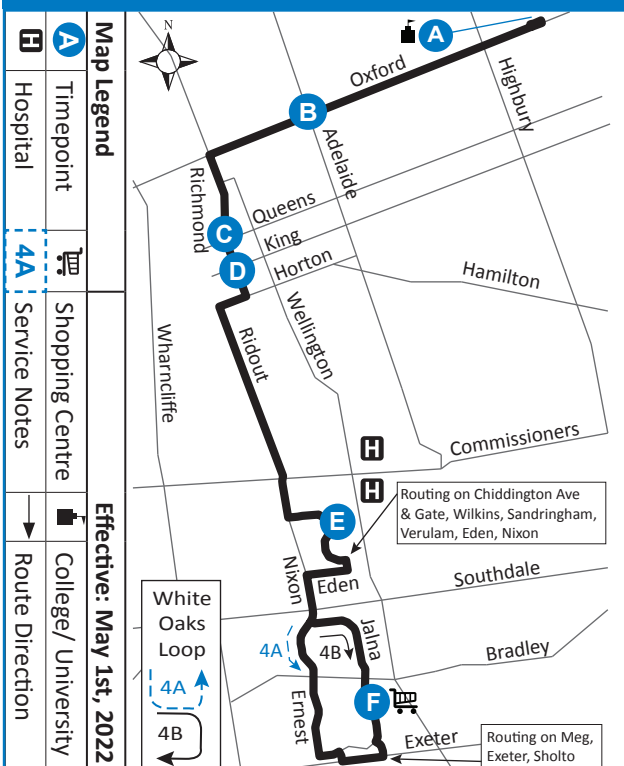

4 FANSHAWE COLLEGE - WHITE OAKS MALL

519-451-1347
www.londontransit.ca

ROUTE 4 - MONDAY TO FRIDAY