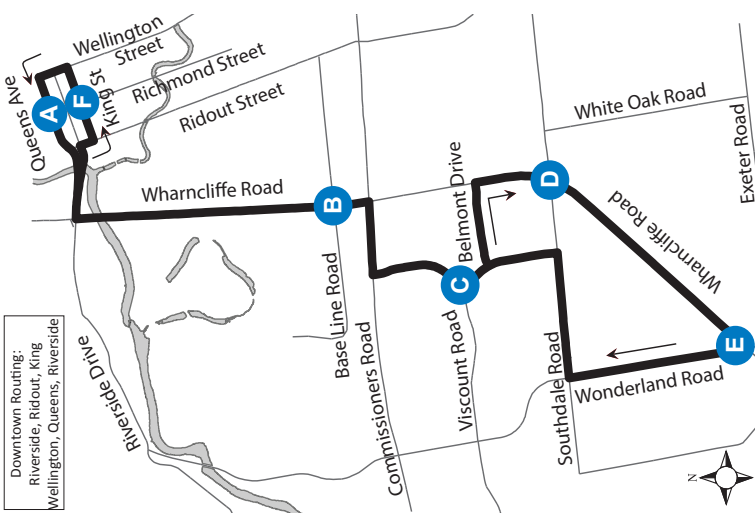

**DOWNTOWN -
WHARNCLIFFE AT
WONDERLAND**

Map Legend

A	Timepoint	→	Route Direction
----------	-----------	---	-----------------

Effective: June 26th, 2022

519-451-1347
www.londontransit.ca

ROUTE 12 - MONDAY TO FRIDAY

LEGEND

*	Bus into Garage	+	Route Change
---	-----------------	---	--------------

use realtime.londontransit.ca for up-to-date arrivals

ROUTE 12 - SUNDAY / HOLIDAY

ROUTE 12 - SUNDAY / HOLIDAY									
SOUTHBOUND					NORTHBOUND				
Queens at Richmond	Wharnccliffe at Base Line	Notre Dame at Viscount	Wharnccliffe at Southdale	Wonderland at Wharnccliffe	Wonderland at Wharnccliffe	Notre Dame at Viscount	Wharnccliffe at Base Line	King at Richmond	Queens at Richmond
A	B	C	D	E	E	C	B	F	A
LVS				ARR	LVS				ARR
-	-	8:21	8:25	8:29	8:29	8:37	8:44	8:52	8:56
9:00	9:09	9:13	9:17	9:21	9:26	9:34	9:41	9:49	9:53
9:53	10:02	10:06	10:10	10:14	10:20	10:28	10:35	10:43	10:53
10:53	11:02	11:06	11:10	11:14	11:14	11:22	11:29	11:37	11:47
11:47	11:56	12:00	12:04	12:08	12:08	12:17	12:23	12:31	12:41
12:41	12:50	12:55	12:59	1:03	1:03	1:12	1:18	1:26	1:36
1:36	1:45	1:50	1:54	1:58	1:58	2:07	2:13	2:21	2:30
2:30	2:39	2:44	2:48	2:52	2:58	3:07	3:13	3:21	3:30
3:30	3:39	3:44	3:48	3:52	3:58	4:07	4:13	4:21	4:30
4:30	4:39	4:44	4:48	4:52	4:58	5:07	5:13	5:21	5:30
5:30	5:39	5:44	5:48	5:52	5:59	6:07	6:13	6:21	6:30
6:30	6:39	6:43	6:47	6:51	6:57	7:05	7:11	7:19	7:28
7:28	7:37	7:41	7:45	7:49	7:54	8:02	8:08	8:16	8:26
8:26	8:35	8:39	8:43	8:47	8:49	8:57	9:03	9:11	9:15
9:15	9:24	9:28	9:32	9:36	9:36	9:44*	-	-	-

LEGEND

*	Bus into Garage	+	Route Change
0:00	Bus goes into service at Commissioners and Wharnccliffe 3 minutes earlier		