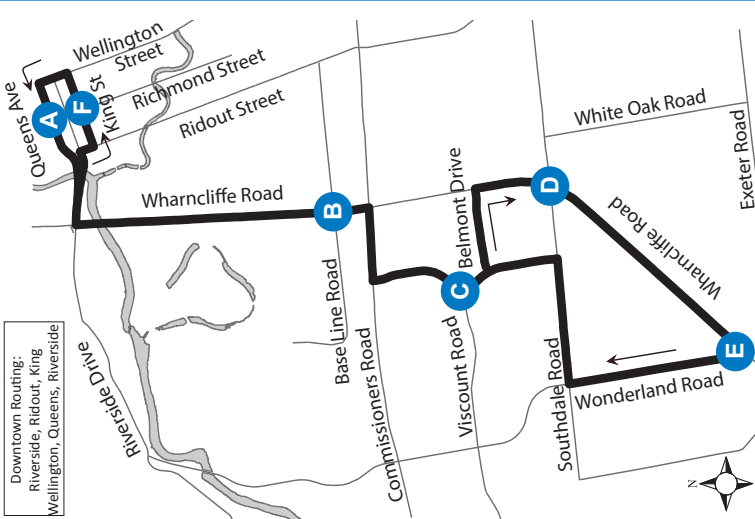

**DOWNTOWN -  
WHARNCLIFFE AT  
WONDERLAND**

**Map Legend**

<b>A</b>	Timepoint	→	Route Direction
----------	-----------	---	-----------------

**Effective: June 26th, 2022**

**519-451-1347**  
[www.londontransit.ca](http://www.londontransit.ca)

**LEGEND**

*	Bus into Garage	+	Route Change
0:00	Bus goes into service at Commissioners and Wharnccliffe 3 minutes earlier		

*use realtime.londontransit.ca for up-to-date arrivals*

**ROUTE 12 - SUNDAY / HOLIDAY**