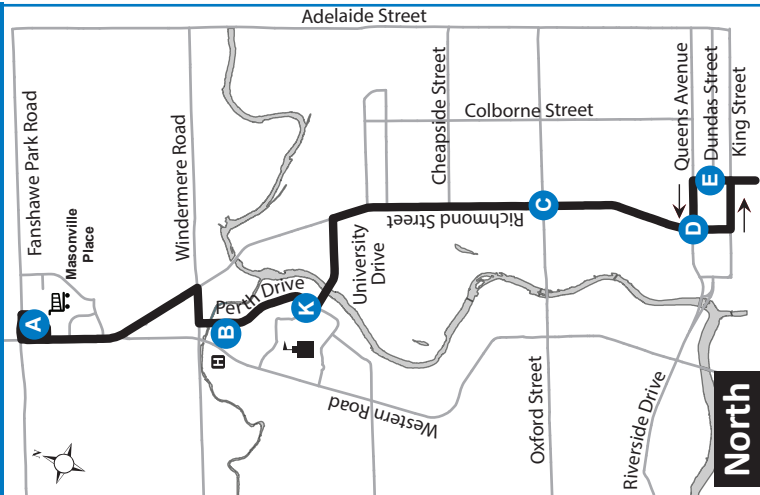

13 MASONVILLE PLACE - WHITE OAKS MALL

519-451-1347
www.londontransit.ca

Map Legend		Effective: June 26th, 2022	
A Timepoint	Shopping Centre	College/ University	
H Hospital	13A Service Notes	Route Direction	

LEGEND

*	Into Garage	+	Route Change
---	-------------	---	--------------

use realtime.londontransit.ca for up-to-date arrivals