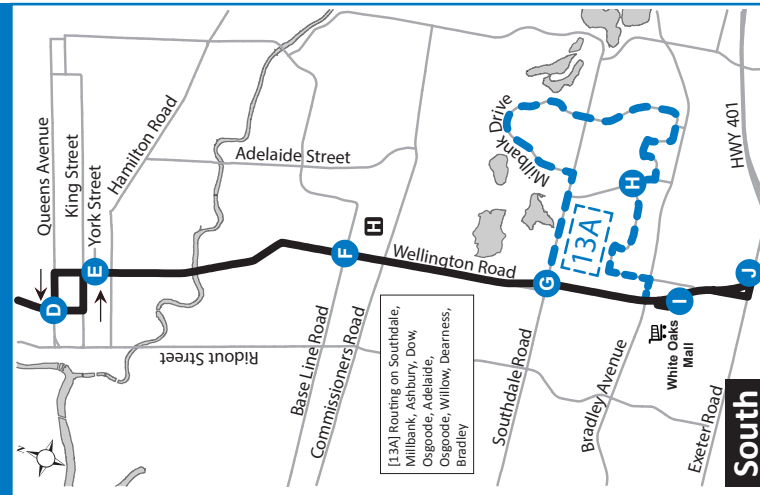

13 MASONVILLE PLACE - WHITE OAKS MALL

519-451-1347
www.londontransit.ca

Map Legend		Effective: June 26th, 2022	
A Timepoint	Shopping Centre	College/ University	
H Hospital	13A Service Notes	Route Direction	

LEGEND

*	Into Garage	+	Route Change
---	-------------	---	--------------

use realtime.londontransit.ca for up-to-date arrivals