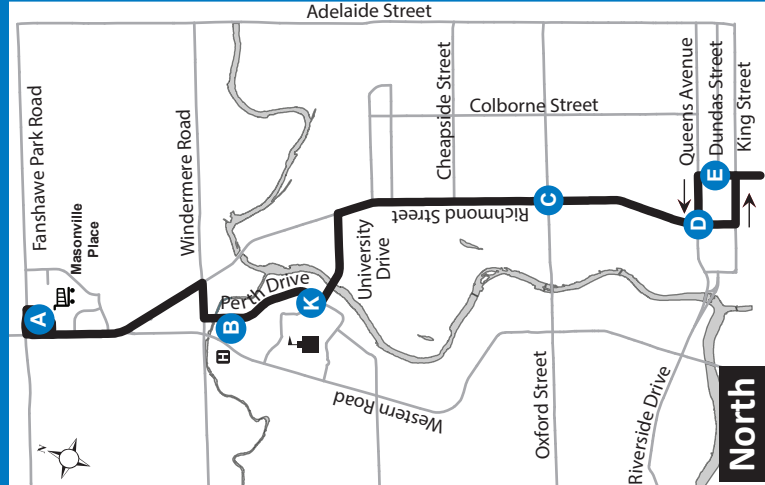

**13** MASONVILLE PLACE - WHITE OAKS MALL

<b>Map Legend</b>		<b>Effective: May 1st, 2022</b>	
<b>A</b> Timepoint	Shopping Centre	College/ University	
<b>H</b> Hospital	<b>13A</b> Service Notes	Route Direction	

519-451-1347  
www.londontransit.ca

**13** MASONVILLE PLACE - WHITE OAKS MALL

<b>Map Legend</b>		<b>Effective: May 1st, 2022</b>	
<b>A</b> Timepoint	Shopping Centre	College/ University	
<b>H</b> Hospital	<b>13A</b> Service Notes	Route Direction	

ROUTE 13 - SUNDAY / HOLIDAY																	
SOUTHBOUND								NORTHBOUND									
Masonville Place	University Hospital	Richmond at Oxford	Richmond at Queens	Wellington at York	Wellington at Base Line	Wellington at Southdale	Adelaide at Osgoode	White Oaks Mall	White Oaks Mall	Adelaide at Osgoode	Wellington at Southdale	Wellington at Base Line	Wellington at Dundas	Richmond at Queens	Richmond at Oxford	Delaware Hall	Masonville Place
A	B	C	D	E	F	G	H	I	I	H	G	F	E	D	C	K	A
LVS								ARR</									

**LEGEND**

*	Into Garage	+	Route Change
<b>0:00</b>	Bus goes into service at Wellington and Bradley 2min earlier		