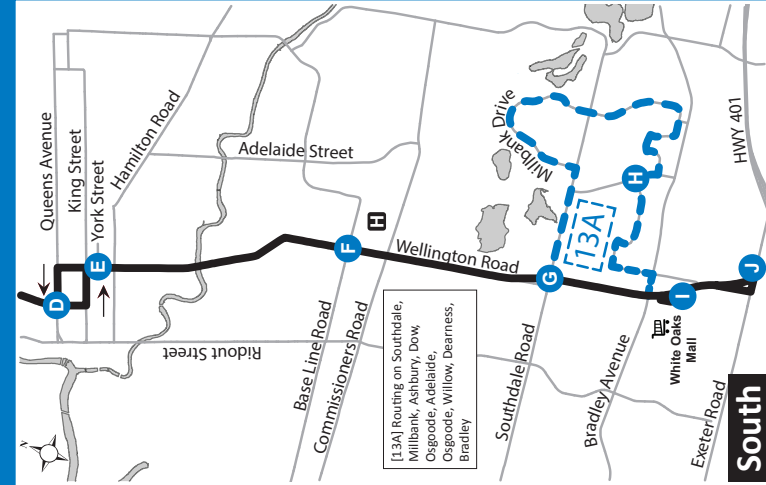

**13** MASONVILLE PLACE - WHITE OAKS MALL

<b>Map Legend</b>		<b>Effective: May 1st, 2022</b>	
<b>A</b> Timepoint	Shopping Centre	College/ University	
<b>H</b> Hospital	<b>13A</b> Service Notes	Route Direction	

519-451-1347  
www.londontransit.ca

**13** MASONVILLE PLACE - WHITE OAKS MALL

<b>Map Legend</b>		<b>Effective: May 1st, 2022</b>	
<b>A</b> Timepoint	Shopping Centre	College/ University	
<b>H</b> Hospital	<b>13A</b> Service Notes	Route Direction	

ROUTE 13 - SUNDAY / HOLIDAY																	
SOUTHBOUND								NORTHBOUND									
Masonville Place	University Hospital	Richmond at Oxford	Richmond at Queens	Wellington at York	Wellington at Base Line	Wellington at Southdale	Adelaide at Osgoode	White Oaks Mall	White Oaks Mall	Adelaide at Osgoode	Wellington at Southdale	Wellington at Base Line	Wellington at Dundas	Richmond at Queens	Richmond at Oxford	Delaware Hall	Masonville Place
A	B	C	D	E	F	G	H	I	I	H	G	F	E	D	C	K	A
LVS								ARR</									

**LEGEND**

*	Into Garage	+	Route Change
<b>0:00</b>	Bus goes into service at Wellington and Bradley 2min earlier		