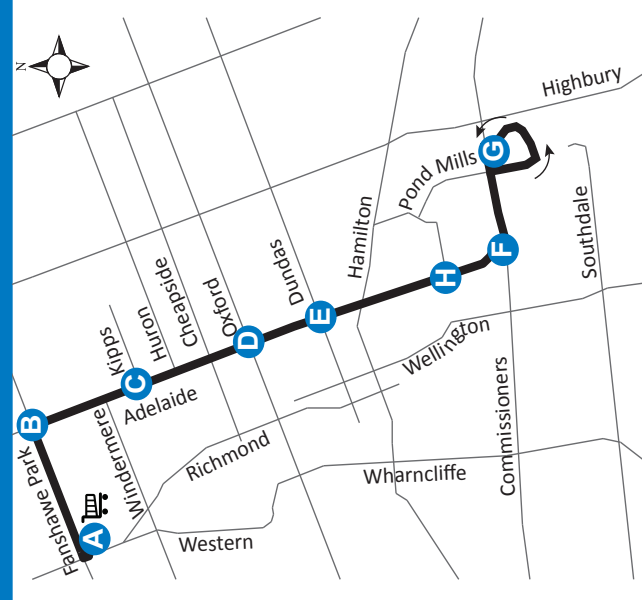

16 MASONVILLE PLACE - POND MILLS

Effective: June 26th, 2022

Map Legend

- A Timepoint
- Map Icon
- Route Direction

519-451-1347
www.londontransit.ca

16 MASONVILLE PLACE - POND MILLS

Effective: June 26th, 2022

LEGEND			
*	Into Garage	+	Route Change
0:00	Bus goes into service at Pond Mills and Oldham 4 minutes earlier		