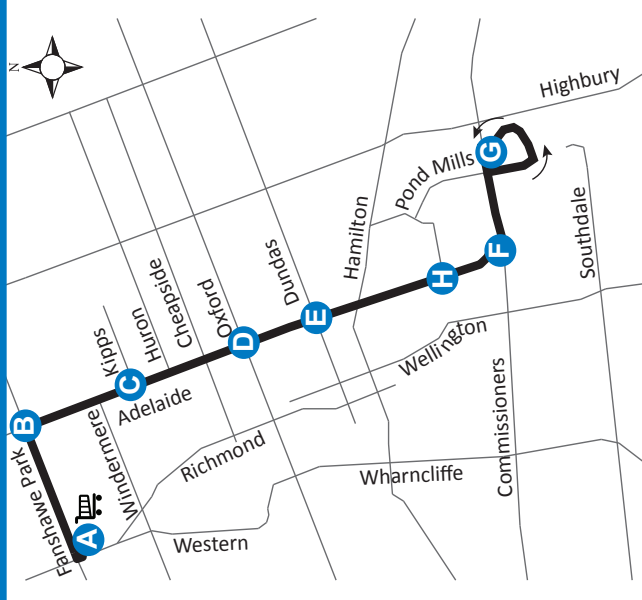

16 MASONVILLE PLACE - POND MILLS

Effective: June 26th, 2022

Map Legend

- A Timepoint
- Map Icon
- Route Direction

519-451-1347
www.londontransit.ca

16 MASONVILLE PLACE - POND MILLS

Effective: June 26th, 2022