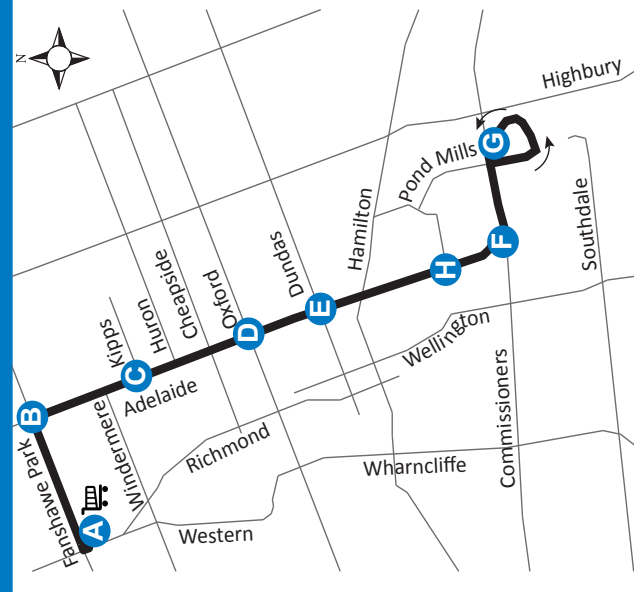

16 MASONVILLE PLACE - POND MILLS

Effective: June 26th, 2022

Map Legend
 A Timepoint
 ↑ Route Direction

519-451-1347
 www.londontransit.ca

16 MASONVILLE PLACE - POND MILLS

Effective: June 26th, 2022

Map Legend
 A Timepoint
 ↑ Route Direction