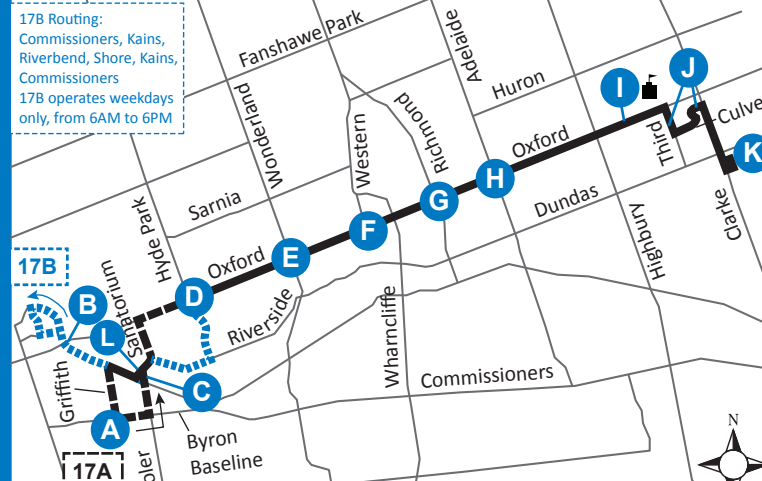

# 17 ARGYLE MALL - BYRON / RIVERBEND

**Map Legend**

- A** Timepoint
- H** Hospital
- Shopping Centre** (Shopping Centre icon)
- College/ University** (College/ University icon)
- 17B** Service Notes
- Route Direction** (Arrow icon)

**Effective: June 26th, 2022**

519-451-1347  
www.londontransit.ca

**Effective: June 26th, 2022**

519-451-1347  
www.londontransit.ca

use realtime.londontransit.ca for up-to-date arrivals