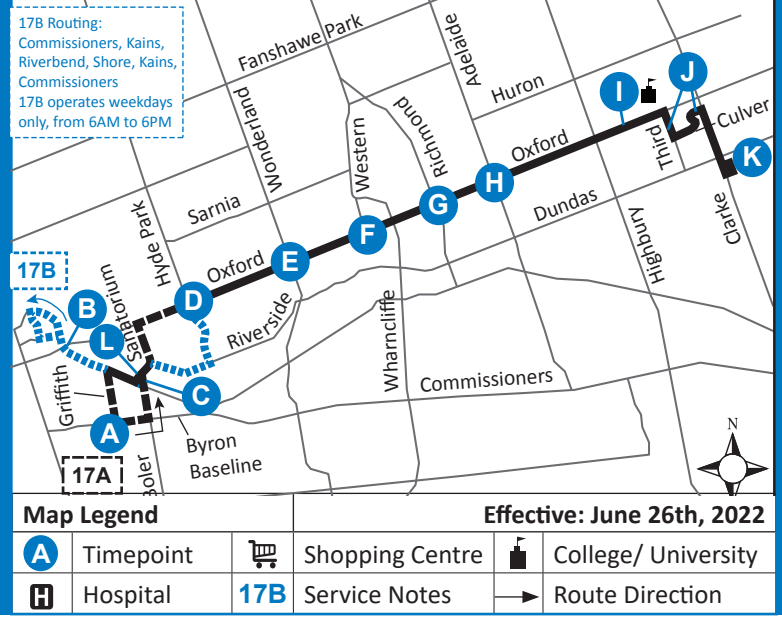

# 17 ARGYLE MALL - BYRON / RIVERBEND

519-451-1347  
www.londontransit.ca

519-451-1347  
www.londontransit.ca

*use realtime.londontransit.ca for up-to-date arrivals*

## ROUTE 17 - MONDAY TO FRIDAY

### EASTBOUND