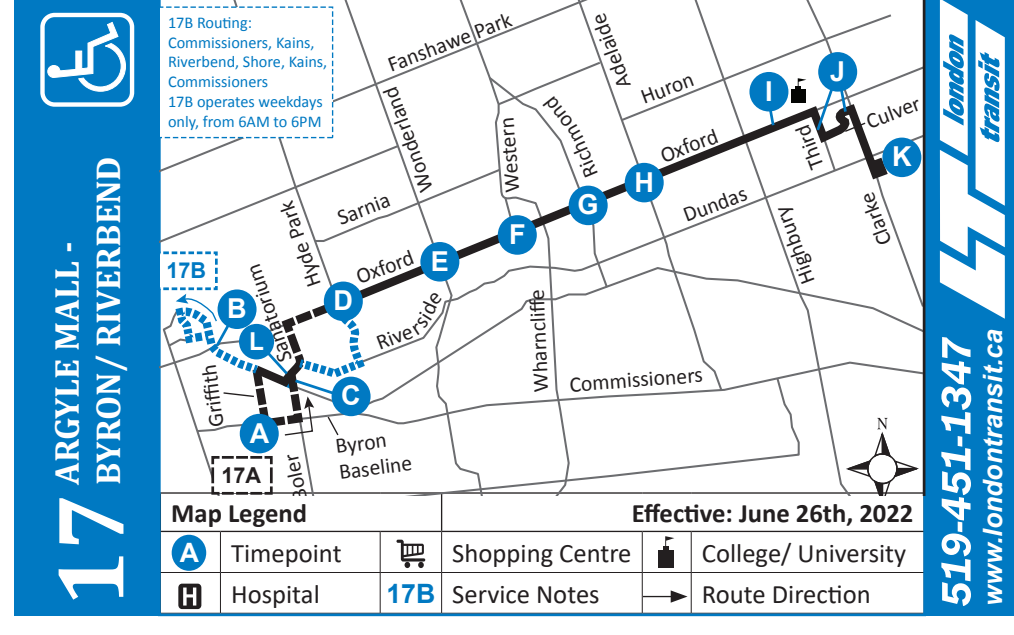

# 17 ARGYLE MALL - BYRON / RIVERBEND

519-451-1347  
www.londontransit.ca

519-451-1347  
www.londontransit.ca

*use realtime.londontransit.ca for up-to-date arrivals*

## ROUTE 17 - MONDAY TO FRIDAY

### EASTBOUND