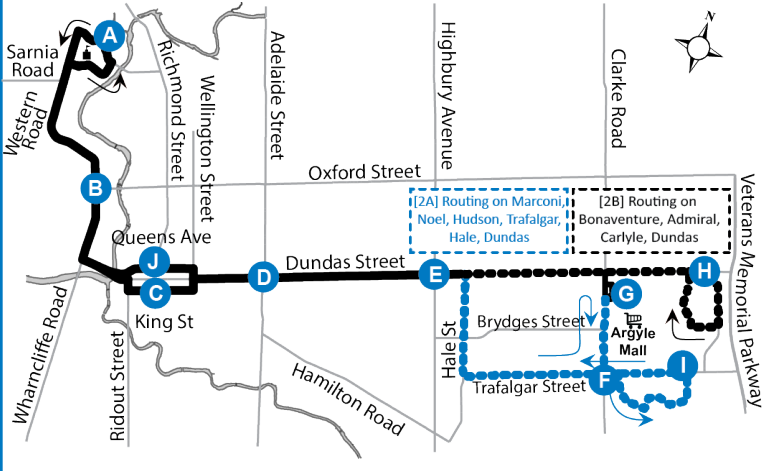

Map Legend Effective: June 26th, 2022

use realtime.londontransit.ca for up-to-date arrivals

ROUTE 2 - MONDAY TO FRIDAY