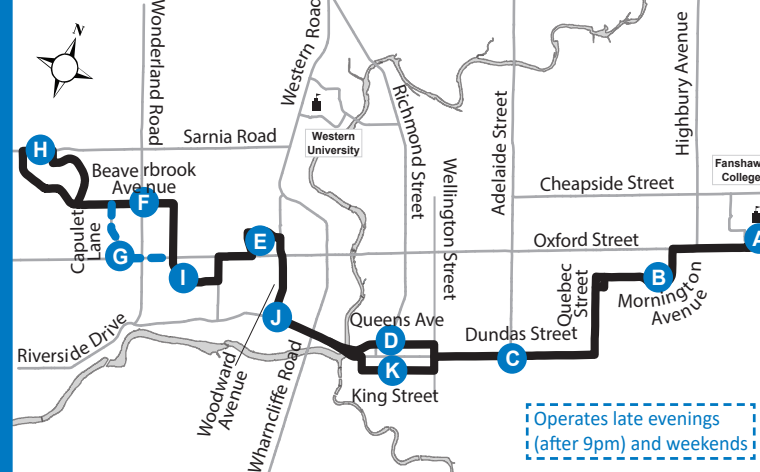

Map Legend

A Timepoint	Shopping Centre	College/University
Route Direction		

Map Legend

A Timepoint	Shopping Centre	College/University
Route Direction		

use realtime.londontransit.ca for up-to-date arrivals

LEGEND			
*	Bus into Garage	+	Route Change
0:00	Bus goes into service at Oxford and Highbury 2min earlier		