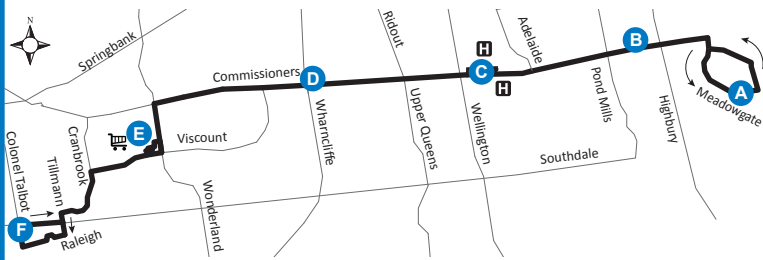

Talbot Village - 24 Summerside

Map Legend

A	Timepoint		Shopping Centre		Route Direction
H	Hospital				

Effective: June 26th, 2022

519-451-1347
www.londontransit.ca

ROUTE 24 - MONDAY TO FRIDAY

WESTBOUND							EASTBOUND							
Darnley at Meadowgate	Commissioners at Deveron	Commissioners at Deveron	Victoria Hospital Zone A	Commissioners at Wharncliffe	Westmount Mall	Westmount Mall	Colonel Talbot at Southdale	Westmount Mall	Westmount Mall	Commissioners at Wharncliffe	Victoria Hospital Zone A	Commissioners at Deveron	Commissioners at Deveron	Darnley at Meadowgate
A	B	B	C	D	E	E	F	E	E	D	C	B	B	A
LVS	ARR	LVS			ARR	LVS		ARR	LVS			ARR	LVS	ARR
-	-	-	-	-	-	-	-	-	-	-	-	-	-	5:43
-	-	-	-	-	-	-	5:48	5:55	5:58	6:05	6:13	6:21	6:23	6:28
5:43	5:50	5:51	5:57	6:04	6:12	6:22	6:33	6:40	6:41	6:50	6:58	7:05	7:07	7:12
6:28	6:35	6:36	6:42	6:49	6:57	7:07	7:18	7:25	7:26	7:35	7:43	7:50	7:52	7:57
7:12	7:20	7:21	7:28	7:36	7:45	7:52	8:03	8:10	8:11	8:20	8:28	8:35	8:37	8:42
7:57	8:05	8:06	8:13	8:21	8:30	8:37	8:48	8:55	8:56	9:05	9:13	9:20	9:22	9:27
8:42	8:50	8:51	8:58	9:06	9:15	9:22	9:33	9:39	9:42	9:49	9:57	10:05	10:07	10:12
9:27	9:34	9:36	9:42	9:50	9:58	10:08	10:18	10:24	10:27	10:34	10:42	10:50	10:52	10:57
10:12	10:19	10:21	10:27	10:35	10:43	10:53	11:03	11:09	11:12	11:19	11:27	11:35	11:37	11:42
10:57	11:04	11:06	11:12	11:20	11:28	11:38	11:48	11:54	11:57	12:04	12:12	12:20	12:22	12:27
11:42	11:49	11:51	11:57	12:05	12:13	12:23	12:33	12:39	12:42	12:49	12:57	1:04	1:07	1:12
12:27	12:34	12:35	12:42	12:50	12:58	1:08	1:18	1:24	1:27	1:34	1:42	1:49	1:52	1:57
1:12	1:19	1:20	1:27	1:35	1:43	1:53	2:03	2:09	2:09	2:17	2:27	2:35	2:36	2:41
1:57	2:04	2:05	2:12	2:20	2:28	2:38	2:48	2:54	2:54	3:02	3:12	3:20	3:21	3:26
2:41	2:49	2:49	2:57	3:09	3:18	3:22	3:33	3:39	3:39	3:47	3:57	4:05	4:06	4:11
3:26	3:34	3:34	3:42	3:54	4:03	4:07	4:18	4:25	4:30	4:38	4:47	4:54	4:56	5:00
4:11	4:19	4:20	4:29	4:44	4:53	5:02	5:13	5:20	5:21	5:29	5:38	5:45	5:47	5:51
5:00	5:08	5:09	5:18	5:33	5:42	5:51	6:02	6:09	6:12	6:18	6:25	6:32	6:34	6:39
5:51	5:59	6:00	6:09	6:24	6:33	6:42	6:53	7:00	7:03	7:09	7:16	7:23	7:25	7:30
6:39	6:49	6:51	6:57	7:05	7:12	7:22	7:38	7:45	7:48	7:54	8:01	8:08	8:10	8:15
7:30	7:40	7:42	7:48	7:56	8:03	8:13	8:23	8:30	8:33	8:39	8:46	8:53	8:55	9:00
8:15*	To Garage													
9:00*	To Garage													

LEGEND

*	Bus into Garage	+	Route Change
5:43	Bus goes into service at Commissioners and Highbury 8 minutes earlier		
5:48	Bus goes into service at Tillman and Southdale 3 minutes earlier		

use realtime.londontransit.ca for up-to-date arrivals