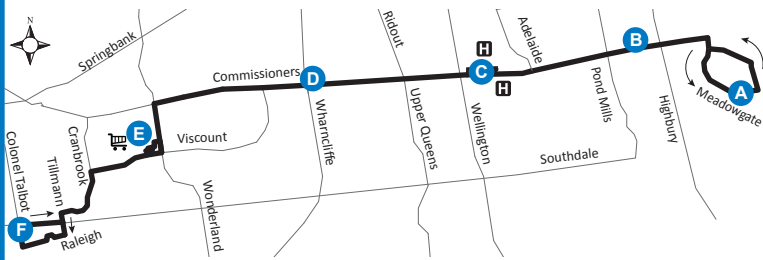

Talbot Village - 24 Summerside

Map Legend

A	Timepoint		Shopping Centre		Route Direction
H	Hospital				

Effective: June 26th, 2022

519-451-1347
www.londontransit.ca

use realtime.londontransit.ca for up-to-date arrivals

ROUTE 24 - SUNDAY / HOLIDAY

WESTBOUND							EASTBOUND							
Darnley at Meadowgate	Commissioners at Deveron	Commissioners at Deveron	Victoria Hospital Zone A	Commissioners at Wharnciffe	Westmount Mall	Westmount Mall	Colonel Talbot at Southdale	Westmount Mall	Westmount Mall	Commissioners at Wharnciffe	Victoria Hospital Zone A	Commissioners at Deveron	Commissioners at Deveron	Darnley at Meadowgate
A	B	B	C	D	E	E	F	E	E	D	C	B	B	A
LVS	ARR	LVS			ARR	LVS		ARR	LVS			ARR	LVS	ARR
-	-	-	-	-	-	-	-	-	-	-	-	-	-	10:02
-	-	9:38	9:44	9:51	9:58	10:00	10:07	10:13	10:13	10:20	10:27	10:35	10:38	10:42
10:02	10:09	10:09	10:14	10:21	10:28	10:35	10:47	10:53	10:53	11:00	11:07	11:15	11:18	11:22
10:42	10:49	10:49	10:54	11:01	11:08	11:15	11:27	11:33	11:33	11:40	11:47	11:55	11:58	12:02
11:22	11:29	11:29	11:34	11:41	11:48	11:55	12:07	12:13	12:13	12:19	12:26	12:34	12:37	12:41
12:02	12:09	12:09	12:15	12:23	12:31	12:38	12:48	12:54	12:54	1:00	1:07	1:15	1:18	1:22
12:41	12:48	12:48	12:54	1:02	1:10	1:17	1:27	1:33	1:33	1:39	1:46	1:54	1:57	2:01
1:22	1:29	1:29	1:35	1:43	1:51	1:58	2:08	2:14	2:14	2:20	2:27	2:35	2:38	2:42
2:01	2:08	2:08	2:14	2:22	2:30	2:37	2:47	2:53	2:53	2:59	3:06	3:14	3:17	3:21
2:42	2:49	2:49	2:55	3:03	3:11	3:18	3:28	3:34	3:34	3:40	3:47	3:55	3:58	4:02
3:21	3:28	3:28	3:34	3:42	3:50	3:57	4:07	4:13	4:13	4:19	4:26	4:34	4:37	4:41
4:02	4:09	4:09	4:15	4:23	4:31	4:38	4:48	4:54	4:54	5:00	5:07	5:15	5:18	5:22
4:41	4:48	4:48	4:54	5:02	5:10	5:17	5:27	5:32	5:32	5:38	5:45	5:53*	To Garage	
5:22*	To Garage													