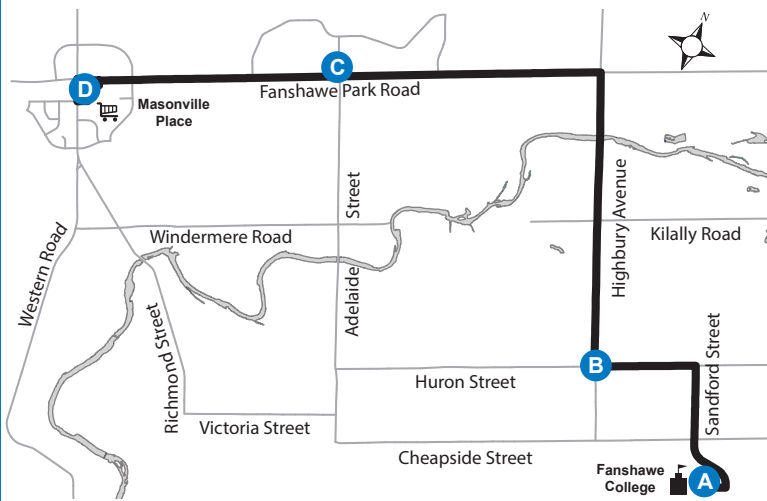

# 25 FANSHAWE COLLEGE- MASONVILLE PLACE

### Map Legend

<b>A</b>	Timepoint		Shopping Centre		College/ University
----------	-----------	--	-----------------	--	---------------------

Effective: June 26th, 2022

519-451-1347  
www.londontransit.ca