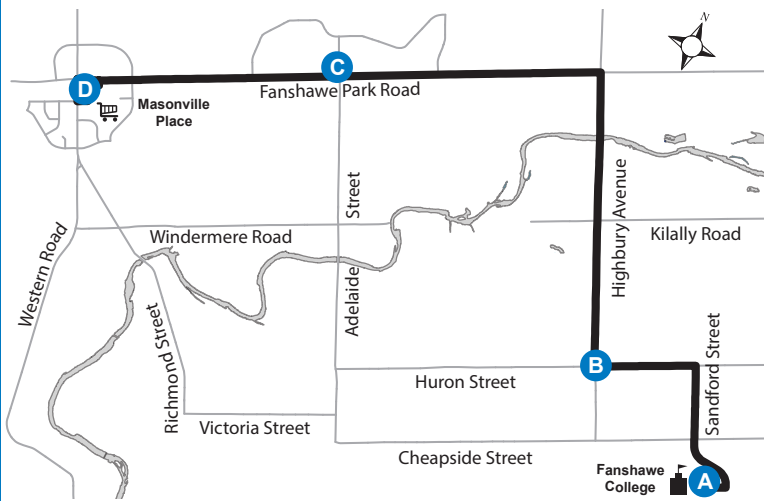

25 FANSHAWE COLLEGE- MASONVILLE PLACE

Map Legend

Effective: June 26th, 2022

A	Timepoint		Shopping Centre		College/ University
----------	-----------	--	-----------------	--	---------------------

519-451-1347
www.londontransit.ca