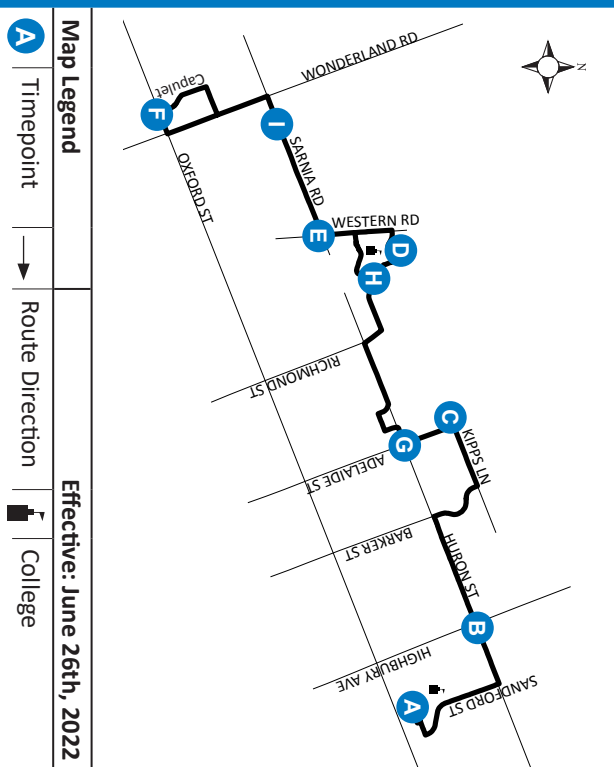

27 FANSHAWE COLLEGE - CAPULET

519-451-1347
www.londontransit.ca

ROUTE 27 - MONDAY TO FRIDAY