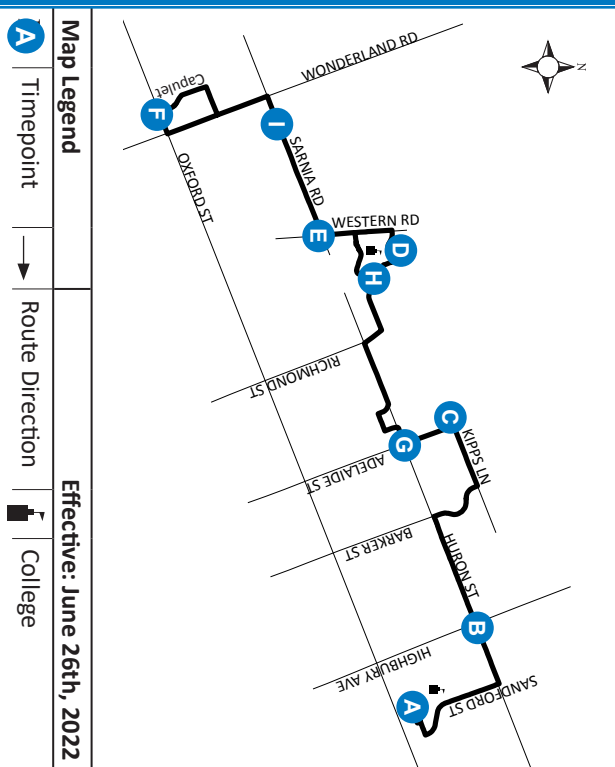

27 FANSHAWE COLLEGE - CAPULET

519-451-1347
www.londontransit.ca