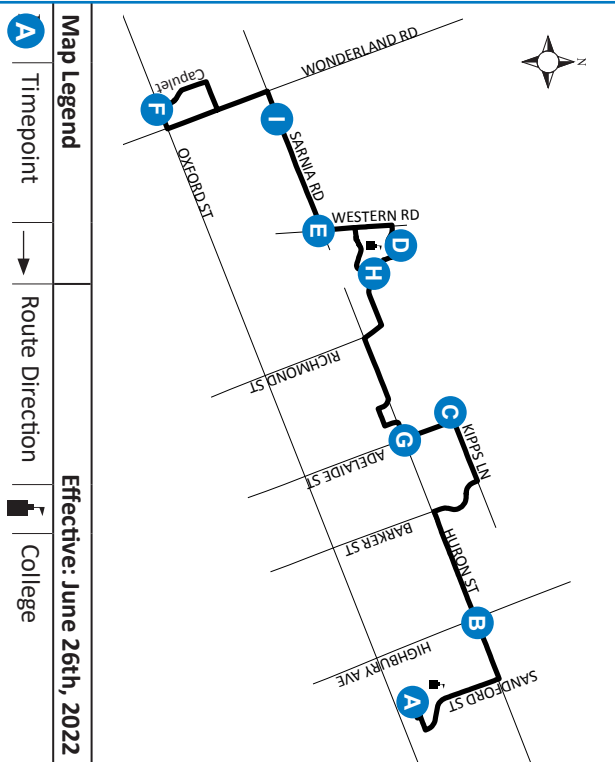

27 FANSHAWE COLLEGE - CAPULET

519-451-1347
www.londontransit.ca