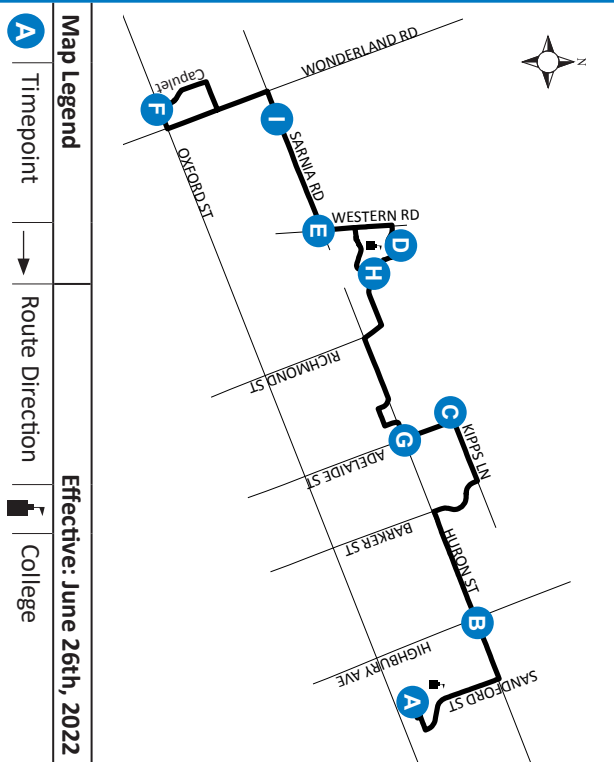

27 FANSHAWE COLLEGE - CAPULET

519-451-1347
www.londontransit.ca

ROUTE 27 - MONDAY TO FRIDAY