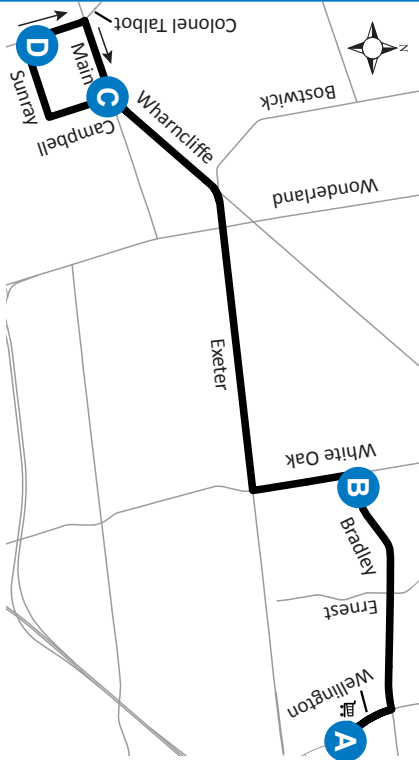

28 WHITE OAKS MALL- LAMBETH

Map Legend

A

Timepoint

Shopping Centre

Route Direction

Effective: June 26th, 2022

519-451-1347
www.londontransit.ca

ROUTE 28 - MONDAY TO FRIDAY

SOUTHBOUND				NORTHBOUND			
White Oaks Mall	White Oak at Bradley	Main at Campbell	Sunray at Colonel Talbot	Sunray at Colonel Talbot	Main at Campbell	White Oak at Bradley	White Oaks Mall
A	B	C	D	D	C	B	A
LVS			ARR	LVS			ARR
-	-	-	-	-	-	6:26	6:32
6:35	6:41	6:49	6:51	6:51	6:53	7:01	7:07
7:14	7:20	7:28	7:31	7:31	7:33	7:41	7:47
7:54	8:00	8:08	8:11	8:11	8:13	8:21	8:27
8:34	8:40	8:48	8:51	8:51	8:54	9:02	9:08
9:14	9:20	9:28	9:31	9:31	9:34	9:42	9:48
9:54	10:00	10:08	10:11	10:11	10:14*	To Garage	
No Service until PM							
-	-	-	-	-	-	2:36	2:42
2:48	2:54	3:02	3:05	3:05	3:08	3:16	3:22
3:28	3:34	3:42	3:45	3:45	3:48	3:56	4:02
4:08	4:14	4:22	4:25	4:25	4:28	4:36	4:42
4:48	4:54	5:02	5:05	5:05	5:08	5:16	5:22
5:28	5:34	5:42	5:45	5:45	5:48	5:56	6:02
6:08	6:14	6:22	6:25	6:25	6:28	6:36	6:42
6:48	6:54	7:02	7:05	7:05	7:08*	To Garage	
LEGEND							
+	Route Change		*	Bus into Garage			
0:00	Bus goes into service at White Oak and Bradley 6 minutes earlier						

SERVICE NOTE:

Route 28 operates on a modified weekday peak period service only from 6:30AM – 10:30AM and 2:30PM – 7:00PM.