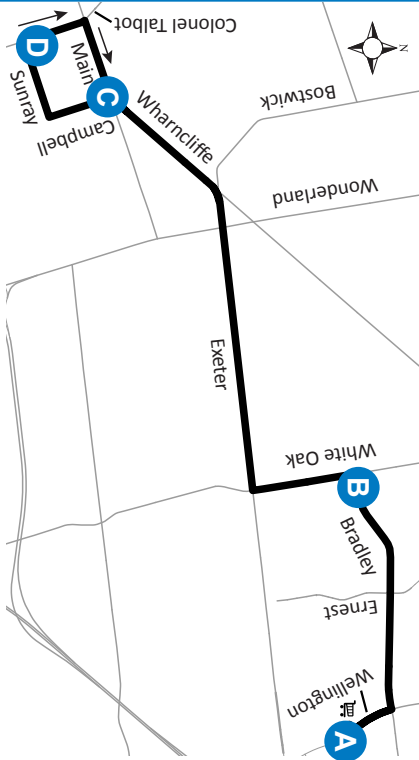

28 WHITE OAKS MALL- LAMBETH

A Map Legend
Timepoint

Shopping Centre

Effective: June 26th, 2022
Route Direction

519-451-1347
www.londontransit.ca

28 WHITE OAKS MALL- LAMBETH

A Map Legend
Timepoint

Shopping Centre

Effective: June 26th, 2022
Route Direction

519-451-1347
www.londontransit.ca

ROUTE 28 - MONDAY TO FRIDAY

SOUTHBOUND				NORTHBOUND			
White Oaks Mall	White Oak at Bradley	Main at Campbell	Sunray at Colonel Talbot	Sunray at Colonel Talbot	Main at Campbell	White Oak at Bradley	White Oaks Mall
A	B	C	D	D	C	B	A
LVS			ARR	LVS			ARR
-	-	-	-	-	-	6:26	6:32
6:35	6:41	6:49	6:51	6:51	6:53	7:01	7:07
7:14	7:20	7:28	7:31	7:31	7:33	7:41	7:47
7:54	8:00	8:08	8:11	8:11	8:13	8:21	8:27
8:34	8:40	8:48	8:51	8:51	8:54	9:02	9:08
9:14	9:20	9:28	9:31	9:31	9:34	9:42	9:48
9:54	10:00	10:08	10:11	10:11	10:14*	To Garage	
No Service until PM							
-	-	-	-	-	-	2:36	2:42
2:48	2:54	3:02	3:05	3:05	3:08	3:16	3:22
3:28	3:34	3:42	3:45	3:45	3:48	3:56	4:02
4:08	4:14	4:22	4:25	4:25	4:28	4:36	4:42
4:48	4:54	5:02	5:05	5:05	5:08	5:16	5:22
5:28	5:34	5:42	5:45	5:45	5:48	5:56	6:02
6:08	6:14	6:22	6:25	6:25	6:28	6:36	6:42
6:48	6:54	7:02	7:05	7:05	7:08*	To Garage	

LEGEND

+

Route Change

*

Bus into Garage

SERVICE NOTE:

Route 28 operates on a modified weekday peak period service only from 6:30AM – 10:30AM and 2:30PM – 7:00PM.