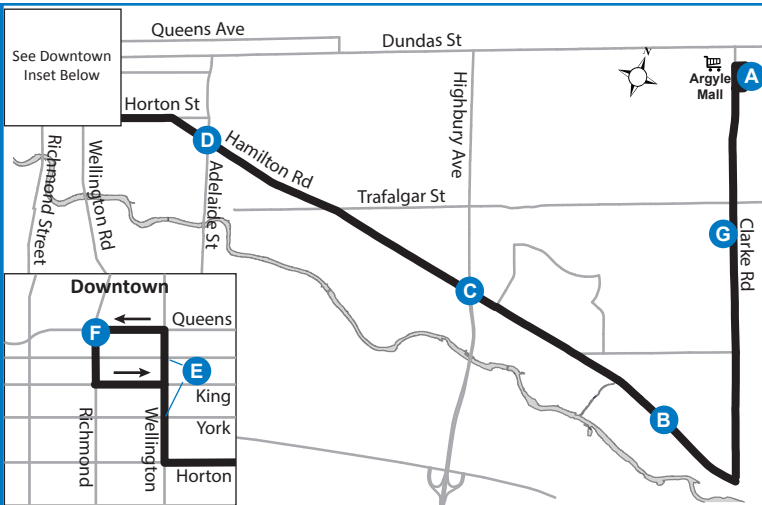

DOWNTOWN - ARGYLE MALL

3

use realtime.londontransit.ca for up-to-date arrivals

Map Legend

Effective: June 26th, 2022

- **A** Timepoint
- Shopping Centre
- Route Direction

ROUTE 3 - MONDAY TO FRIDAY

WESTBOUND					EASTBOUND					
Argyle Mall	Hamilton at River Run	Hamilton at Highbury	Hamilton at Adelaide	Wellington at Dundas	Richmond at Queens	Wellington at York	Hamilton at Adelaide	Hamilton at Highbury	Clarke at Charterhouse	Argyle Mall
A	B	C	D	E	F	E	D	C	G	A
LVS										ARR
-	-	5:36	5:43	5:47	5:50	5:52	5:57	6:05	6:13	6:17
-	-	-	-	-	-	-	-	-	-	6:40
6:17	6:26	6:31	6:38	6:43	6:45	6:47	6:52	7:00	7:09	7:14+
-	-	-	-	-	-	-	-	-	-	7:10
6:40	6:49	6:54	7:03	7:09	7:13	7:17	7:22	7:30	7:39	7:44+
7:10	7:19	7:24	7:33	7:39	7:43	7:47	7:52	8:00	8:09	8:14+
7:40	7:49	7:54	8:03	8:09	8:13	8:17	8:22	8:30	8:39	8:44+
8:10	8:19	8:24	8:33	8:39	8:43	8:47	8:52	9:00	9:09	9:14+
8:41	8:50	8:55	9:04	9:10	9:13	9:17	9:21	9:28	9:37	9:42+
9:11	9:20	9:25	9:34	9:40	9:43	9:47	9:51	9:58	10:07	10:12+
9:41	9:50	9:55	10:04	10:10	10:13	10:17	10:21	10:28	10:37	10:42+
10:11	10:20	10:25	10:34	10:40	10:43	10:47	10:51	10:58	11:07	11:12+
10:41	10:50	10:55	11:04	11:10	11:13	11:17	11:21	11:28	11:37	11:42+
11:11	11:20	11:25	11:34	11:40	11:43	11:47	11:51	11:58	12:07	12:12+
11:40	11:49	11:54	12:03	12:09	12:13	12:17	12:22	12:30	12:39	12:44+
12:09	12:18	12:24	12:33	12:39	12:43	12:47	12:52	1:00	1:09	1:14+
12:39	12:48	12:54	1:03	1:09	1:13	1:17	1:22	1:30	1:39	1:44+
1:09	1:18	1:24	1:33	1:39	1:43	1:47	1:52	2:00	2:10	2:15+
1:38	1:47	1:53	2:03	2:09	2:13	2:17	2:24	2:33	2:43	2:48+
2:07	2:17	2:23	2:33	2:39	2:43	2:47	2:54	3:03	3:13	3:18+
2:37	2:47	2:53	3:03	3:09	3:13	3:17	3:24	3:33	3:43	3:48+
3:07	3:17	3:23	3:33	3:39	3:43	3:47	3:54	4:03	4:13	4:18+
3:36	3:46	3:52	4:02	4:09	4:13	4:17	4:24	4:33	4:43	4:48+
4:06	4:16	4:22	4:32	4:39	4:43	4:47	4:54	5:03	5:13	5:18+
4:36	4:46	4:52	5:02	5:09	5:13	5:17	5:24	5:33	5:43	5:48+
5:06	5:16	5:22	5:32	5:39	5:43	5:47	5:54	6:03	6:12	6:17
5:40	5:50	5:56	6:04	6:09	6:12	6:16	6:21	6:29	6:38	6:43+
6:25	6:34	6:39	6:47	6:52	6:55	6:59	7:04	7:12	7:21	7:26+
7:15	7:24	7:29	7:37	7:42	7:45	7:49	7:54	8:02	8:11	8:16+
8:05	8:14	8:19	8:27	8:32	8:35	8:39	8:44	8:52	9:01	9:06*
8:59	9:07	9:11	9:18	9:22	9:25	9:29	9:33	9:40	9:49	9:54
9:59	10:07	10:11	10:18	10:22	10:25	10:29	10:33	10:40	10:49	10:54
10:59	11:07	11:11	11:18	11:22	11:25	11:29	11:33	11:40	11:49	11:54*

LEGEND

- **+** Route Change
- ***** Bus into Garage
- **0:00** Bus goes into service 1 minute earlier at Clarke at Churchill

519-451-1347
www.londontransit.ca