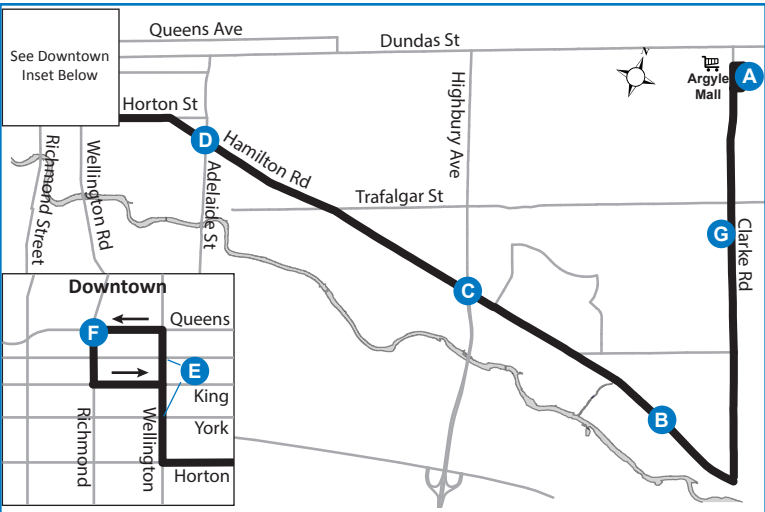

## 3

Map Legend

Effective: June 26th, 2022

- A** Timepoint
- Shopping Centre
- Route Direction

519-451-1347  
www.londontransit.ca

### ROUTE 3 - MONDAY TO FRIDAY

ROUTE 3 - SUNDAY / HOLIDAY

WESTBOUND						EASTBOUND				
Argyle Mall	Hamilton at River Run	Hamilton at Highbury	Hamilton at Adelaide	Wellington at Dundas	Richmond at Queens	Wellington at York	Hamilton at Adelaide	Hamilton at Highbury	Clarke at Charterhouse	Argyle Mall
A	B	C	D	E	F	E	D	C	G	A
LVS										ARR
8:49	8:58	9:03	9:11	9:16	9:19	9:22	9:27	9:34	9:42	9:46+
9:36	9:45	9:50	9:58	10:03	10:06	10:09	10:14	10:21	10:29	10:33+
10:23	10:32	10:37	10:45	10:50	10:53	10:56	11:01	11:08	11:16	11:20+
11:10	11:19	11:24	11:32	11:37	11:40	11:43	11:48	11:55	12:03	12:08+
11:56	12:06	12:11	12:19	12:24	12:27	12:30	12:35	12:42	12:51	12:56+
12:43	12:53	12:58	1:06	1:11	1:14	1:17	1:22	1:29	1:38	1:43+
1:30	1:40	1:45	1:53	1:58	2:01	2:04	2:09	2:16	2:25	2:30+
2:17	2:27	2:32	2:40	2:45	2:48	2:51	2:56	3:03	3:12	3:17+
3:04	3:14	3:19	3:27	3:32	3:35	3:38	3:43	3:50	3:59	4:04+
3:51	4:01	4:06	4:14	4:19	4:22	4:25	4:30	4:37	4:46	4:51+
4:39	4:49	4:54	5:02	5:07	5:09	5:12	5:17	5:24	5:33	5:37+
5:28	5:37	5:41	5:49	5:54	5:56	5:59	6:04	6:11	6:20	6:24*
6:15	6:24	6:28	6:36	6:41	6:43	6:46	6:51	6:58	7:07	7:11
7:22	7:31	7:35	7:43	7:48	7:50	7:53	7:58	8:05	8:14	8:18
8:22	8:31	8:35	8:43	8:48	8:50	8:53	8:58	9:05	9:14	9:18
9:22	9:31	9:35	9:43	9:48	9:50	9:53	9:58	10:05	10:13	10:16+