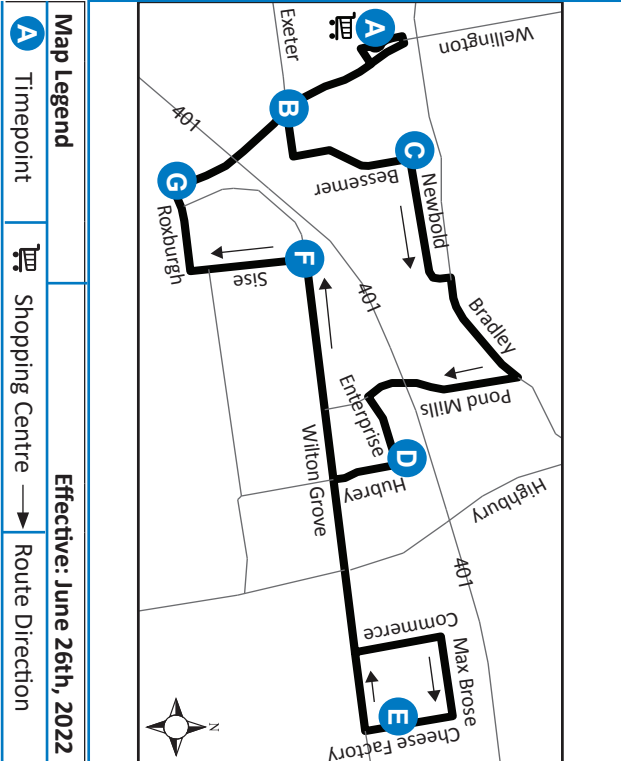

30 WHITE OAKS MALL - CHEESE FACTORY RD.

519-451-1347
www.londontransit.ca

30 WHITE OAKS MALL - CHEESE FACTORY RD.

519-451-1347
www.londontransit.ca

ROUTE 30 - MONDAY TO FRIDAY

EASTBOUND					WESTBOUND				
White Oaks Mall	Wellington at Exeter	Newbold at Bessemer	Hubrey at Enterprise	Cheese Factory Road	Cheese Factory Road	Wilton Grove at Sise	Roxborough at Wellington	Wellington at Exeter	White Oaks Mall
A	B	C	D	E	E	F	G	B	A
LVS				ARR	LVS				ARR
6:32	6:34	6:37	6:43	6:48	6:48	6:54	6:56	6:59	7:02
7:12	7:14	7:17	7:23	7:28	7:28	7:34	7:36	7:39	7:42
7:52	7:54	7:57	8:03	8:08	8:08	8:14	8:16	8:19	8:22
8:32	8:34	8:37	8:43	8:48	8:48	8:54	8:56	8:59	9:02
9:12	9:14	9:17	9:23	9:28	9:28	9:34	9:36	9:39	9:42
9:52	9:54	9:57	10:03	10:08	10:08	10:14	10:16	10:19	10:22
10:32	10:34	10:37	10:43	10:48	10:48	10:54	10:56	10:59	11:02*
No Service until PM									
2:30	2:32	2:35	2:41	2:46	2:46	2:52	2:54	2:57	3:00
3:10	3:12	3:15	3:21	3:26	3:26	3:32	3:34	3:37	3:40
3:50	3:52	3:55	4:01	4:06	4:06	4:12	4:14	4:17	4:20
4:30	4:32	4:35	4:41	4:46	4:46	4:52	4:54	4:57	5:00
5:10	5:12	5:15	5:21	5:26	5:26	5:32	5:34	5:37	5:40
5:50	5:52	5:55	6:01	6:06	6:06	6:12	6:14	6:17	6:20
6:25	6:27	6:30	6:36	6:41	6:41	6:47	6:49	6:52	6:55*

LEGEND

+	Route Change	*	Bus into Garage
---	--------------	---	-----------------

SPECIAL NOTE:

Route 30 operates exclusively from 6:30-11AM and 2:30-7PM