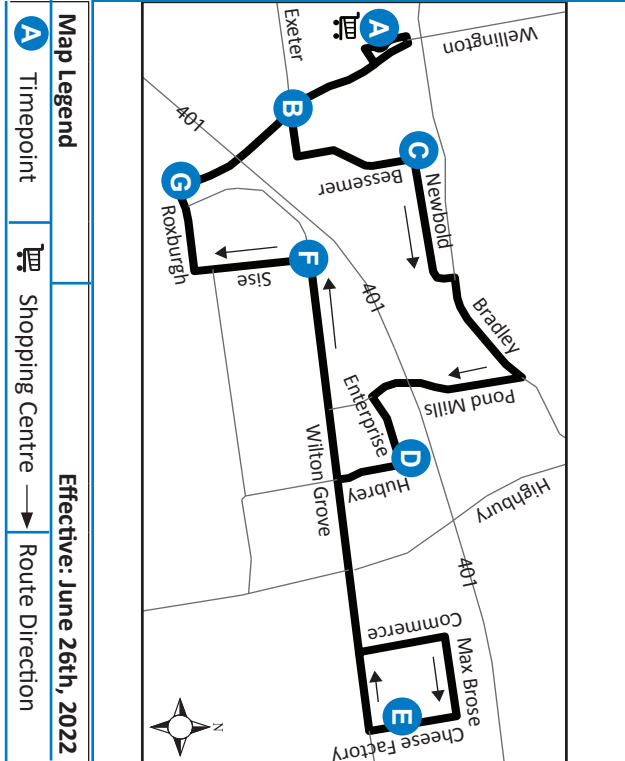

30 WHITE OAKS MALL - CHEESE FACTORY RD.

519-451-1347
www.londontransit.ca

30 WHITE OAKS MALL - CHEESE FACTORY RD.

519-451-1347
www.londontransit.ca

ROUTE 30 - MONDAY TO FRIDAY

EASTBOUND					WESTBOUND				
White Oaks Mall	Wellington at Exeter	Newbold at Bessemer	Hubrey at Enterprise	Cheese Factory Road	Cheese Factory Road	Wilton Grove at Sise	Roxborough at Wellington	Wellington at Exeter	White Oaks Mall
A	B	C	D	E	E	F	G	B	A
LVS				ARR	LVS				ARR
6:32	6:34	6:37	6:43	6:48	6:48	6:54	6:56	6:59	7:02
7:12	7:14	7:17	7:23	7:28	7:28	7:34	7:36	7:39	7:42
7:52	7:54	7:57	8:03	8:08	8:08	8:14	8:16	8:19	8:22
8:32	8:34	8:37	8:43	8:48	8:48	8:54	8:56	8:59	9:02
9:12	9:14	9:17	9:23	9:28	9:28	9:34	9:36	9:39	9:42
9:52	9:54	9:57	10:03	10:08	10:08	10:14	10:16	10:19	10:22
10:32	10:34	10:37	10:43	10:48	10:48	10:54	10:56	10:59	11:02*
No Service until PM									
2:30	2:32	2:35	2:41	2:46	2:46	2:52	2:54	2:57	3:00
3:10	3:12	3:15	3:21	3:26	3:26	3:32	3:34	3:37	3:40
3:50	3:52	3:55	4:01	4:06	4:06	4:12	4:14	4:17	4:20
4:30	4:32	4:35	4:41	4:46	4:46	4:52	4:54	4:57	5:00
5:10	5:12	5:15	5:21	5:26	5:26	5:32	5:34	5:37	5:40
5:50	5:52	5:55	6:01	6:06	6:06	6:12	6:14	6:17	6:20
6:25	6:27	6:30	6:36	6:41	6:41	6:47	6:49	6:52	6:55*

LEGEND

+	Route Change	*	Bus into Garage
---	--------------	---	-----------------

SPECIAL NOTE:

Route 30 operates exclusively from 6:30-11AM and 2:30-7PM