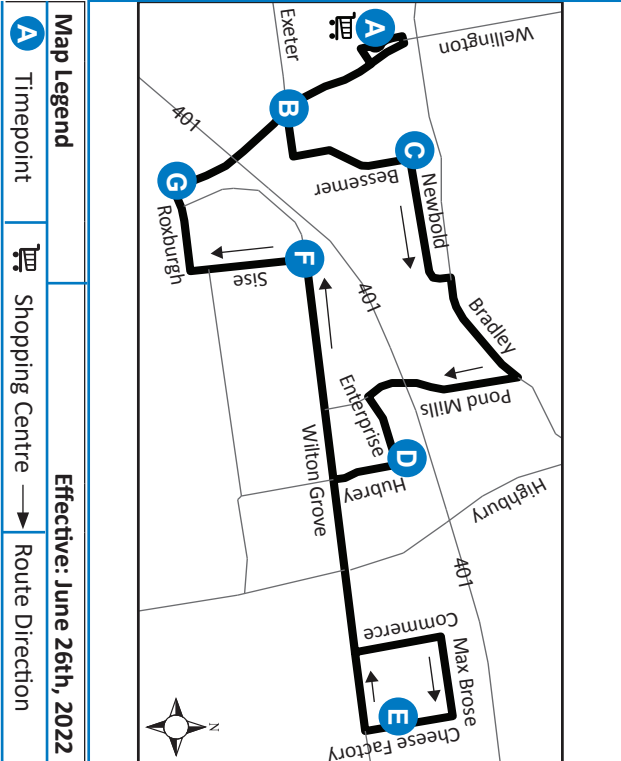

30 WHITE OAKS MALL - CHEESE FACTORY RD.

519-451-1347
www.londontransit.ca

30 WHITE OAKS MALL - CHEESE FACTORY RD.

519-451-1347
www.londontransit.ca

ROUTE 30 - MONDAY TO FRIDAY

EASTBOUND					WESTBOUND				
White Oaks Mall	Wellington at Exeter	Newbold at Bessemer	Hubrey at Enterprise	Cheese Factory Road	Cheese Factory Road	Wilton Grove at Sise	Roxborough at Wellington	Wellington at Exeter	White Oaks Mall
A	B	C	D	E	E	F	G	B	A
LVS				ARR	LVS				ARR
6:32	6:34	6:37	6:43	6:48	6:48	6:54	6:56	6:59	7:02
7:12	7:14	7:17	7:23	7:28	7:28	7:34	7:36	7:39	7:42
7:52	7:54	7:57	8:03	8:08	8:08	8:14	8:16	8:19	8:22
8:32	8:34	8:37	8:43	8:48	8:48	8:54	8:56	8:59	9:02
9:12	9:14	9:17	9:23	9:28	9:28	9:34	9:36	9:39	9:42
9:52	9:54	9:57	10:03	10:08	10:08	10:14	10:16	10:19	10:22
10:32	10:34	10:37	10:43	10:48	10:48	10:54	10:56	10:59	11:02*
No Service until PM									
2:30	2:32	2:35	2:41	2:46	2:46	2:52	2:54	2:57	3:00
3:10	3:12	3:15	3:21	3:26	3:26	3:32	3:34	3:37	3:40
3:50	3:52	3:55	4:01	4:06	4:06	4:12	4:14	4:17	4:20
4:30	4:32	4:35	4:41	4:46	4:46	4:52	4:54	4:57	5:00
5:10	5:12	5:15	5:21	5:26	5:26	5:32	5:34	5:37	5:40
5:50	5:52	5:55	6:01	6:06	6:06	6:12	6:14	6:17	6:20
6:25	6:27	6:30	6:36	6:41	6:41	6:47	6:49	6:52	6:55*

LEGEND		
+	Route Change	*
		Bus into Garage

SPECIAL NOTE:
 Route 30 operates exclusively from 6:30-11AM, 2:30-7PM and 10:30-11:30PM on weekdays, excluding holidays