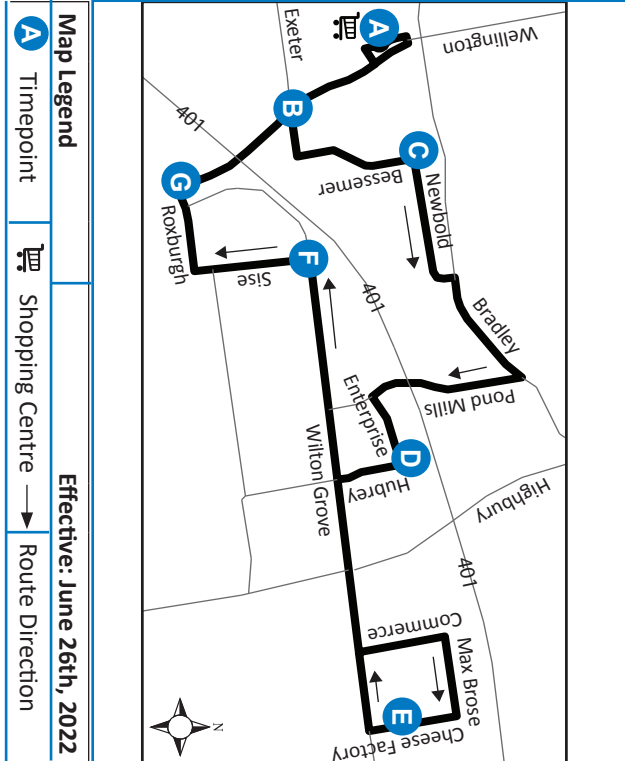

30 WHITE OAKS MALL - CHEESE FACTORY RD.

519-451-1347
www.londontransit.ca

30 WHITE OAKS MALL - CHEESE FACTORY RD.

519-451-1347
www.londontransit.ca

ROUTE 30 - MONDAY TO FRIDAY

EASTBOUND					WESTBOUND				
White Oaks Mall	Wellington at Exeter	Newbold at Bessemer	Hubrey at Enterprise	Cheese Factory Road	Cheese Factory Road	Wilton Grove at Sise	Roxborough at Wellington	Wellington at Exeter	White Oaks Mall
A	B	C	D	E	E	F	G	B	A
LVS				ARR	LVS				ARR
6:32	6:34	6:37	6:43	6:48	6:48	6:54	6:56	6:59	7:02
7:12	7:14	7:17	7:23	7:28	7:28	7:34	7:36	7:39	7:42
7:52	7:54	7:57	8:03	8:08	8:08	8:14	8:16	8:19	8:22
8:32	8:34	8:37	8:43	8:48	8:48	8:54	8:56	8:59	9:02
9:12	9:14	9:17	9:23	9:28	9:28	9:34	9:36	9:39	9:42
9:52	9:54	9:57	10:03	10:08	10:08	10:14	10:16	10:19	10:22
10:32	10:34	10:37	10:43	10:48	10:48	10:54	10:56	10:59	11:02*
No Service until PM									
2:30	2:32	2:35	2:41	2:46	2:46	2:52	2:54	2:57	3:00
3:10	3:12	3:15	3:21	3:26	3:26	3:32	3:34	3:37	3:40
3:50	3:52	3:55	4:01	4:06	4:06	4:12	4:14	4:17	4:20
4:30	4:32	4:35	4:41	4:46	4:46	4:52	4:54	4:57	5:00
5:10	5:12	5:15	5:21	5:26	5:26	5:32	5:34	5:37	5:40
5:50	5:52	5:55	6:01	6:06	6:06	6:12	6:14	6:17	6:20
6:25	6:27	6:30	6:36	6:41	6:41	6:47	6:49	6:52	6:55*

LEGEND		
+	Route Change	*
		Bus into Garage

SPECIAL NOTE:
 Route 30 operates exclusively from 6:30-11AM, 2:30-7PM and 10:30-11:30PM on weekdays, excluding holidays