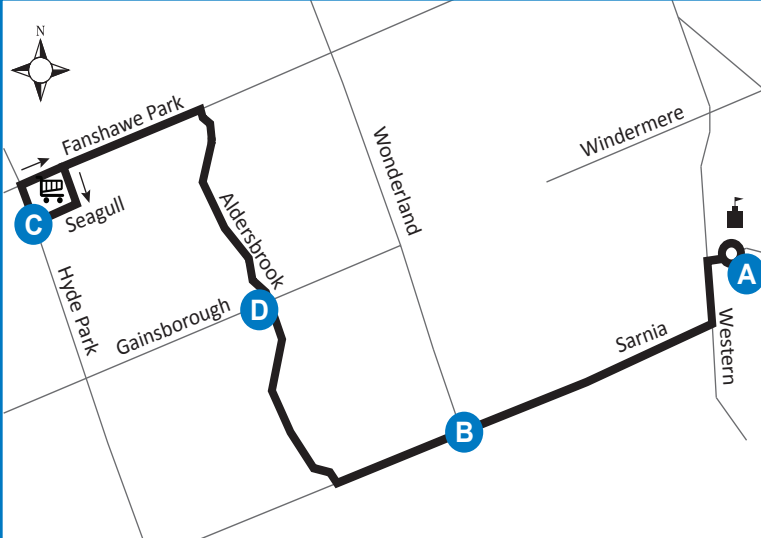

**ALUMNI HALL -
HYDE PARK POWER
CENTRE**

31

Map Legend

A Timepoint Shopping Centre College/ University

Effective: June 26th, 2022

519-451-1347
www.londontransit.ca

ROUTE 31 - MONDAY TO FRIDAY

use realtime.londontransit.ca for up-to-date arrivals

LEGEND

* Bus into Garage + Route Change

use realtime.londontransit.ca for up-to-date arrivals

ROUTE 31 - SATURDAY

WESTBOUND			EASTBOUND			
Alumni Hall	Wonderland at Sarnia	Seagull at Hyde Park	Seagull at Hyde Park	Aldersbrook at Brunswick	Wonderland at Sarnia	Alumni Hall
A	B	C	C	D	B	A
LVS		ARR	LVS			ARR
8:30	8:37	8:50	8:53	8:59	9:04	9:12
9:14	9:21	9:34	9:43	9:49	9:54	10:02
-	-	-	10:08	10:15	10:20	10:28
10:04	10:11	10:23	10:32	10:39	10:44	10:52
10:29	10:36	10:48	10:57	11:04	11:09	11:17
10:54	11:01	11:13	11:22	11:29	11:34	11:42
11:19	11:26	11:38	11:47	11:54	11:59	12:07
11:44	11:51	12:03	12:12	12:19	12:24	12:32
12:09	12:16	12:28	12:37	12:44	12:49	12:57
12:34	12:41	12:53	1:02	1:09	1:14	1:22
12:59	1:06	1:18	1:27	1:34	1:39	1:47
1:24	1:31	1:43	1:52	1:59	2:04	2:12
1:49	1:56	2:08	2:19	2:27	2:32	2:40
2:16	2:24	2:36	2:46	2:54	2:59	3:07
2:43	2:51	3:03	3:13	3:21	3:26	3:34
3:10	3:18	3:30	3:40	3:48	3:53	4:01
3:37	3:45	3:57	4:07	4:15	4:20	4:28
4:04	4:12	4:24	4:34	4:42	4:47	4:55
4:31	4:39	4:51	5:01	5:09	5:14	5:22
4:58	5:06	5:18	5:28	5:36	5:41	5:49
5:25	5:33	5:45*	To Garage			
5:52	6:00	6:13	6:20	6:27	6:32	6:40
6:43	6:49	7:02	7:12	7:19	7:24	7:32
7:34	7:40	7:53	8:03	8:10	8:15	8:23
8:26	8:32	8:45	8:55	9:02	9:06	9:13
9:16	9:22	9:34	9:41	9:48	9:52	9:59
10:02	10:08	10:20	10:25	10:32	10:36	10:43
10:44	10:50	11:02*	To Garage			

LEGEND

* Bus into Garage + Route Change