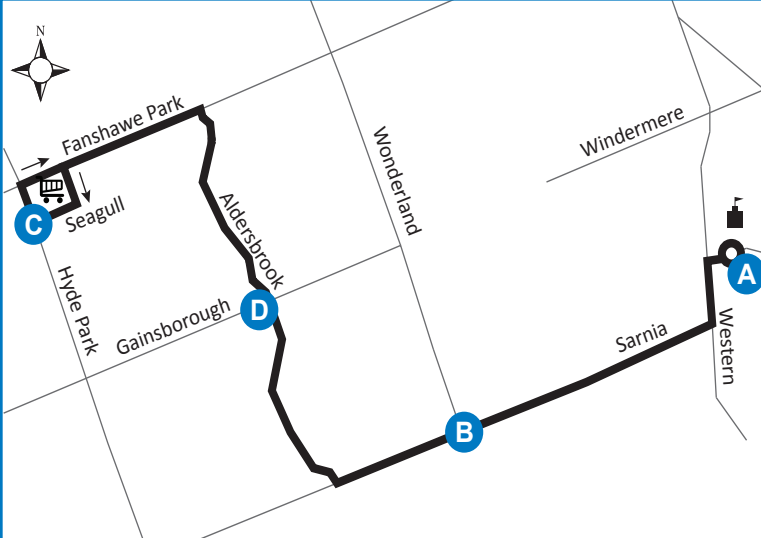

**ALUMNI HALL -
HYDE PARK POWER
CENTRE**

31

Map Legend

Effective: June 26th, 2022

A Timepoint Shopping Centre College/ University

519-451-1347
www.londontransit.ca

ROUTE 31 - MONDAY TO FRIDAY

use realtime.londontransit.ca for up-to-date arrivals

LEGEND

* Bus into Garage + Route Change

ROUTE 31 - SATURDAY

use realtime.londontransit.ca for up-to-date arrivals

WESTBOUND			EASTBOUND			
Alumni Hall	Wonderland at Sarnia	Seagull at Hyde Park	Seagull at Hyde Park	Aldersbrook at Brunswick	Wonderland at Sarnia	Alumni Hall
A	B	C	C	D	B	A
LVS		ARR	LVS			ARR
8:30	8:37	8:50	8:53	8:59	9:04	9:12
9:14	9:21	9:34	9:43	9:49	9:54	10:02
-	-	-	10:08	10:15	10:20	10:28
10:04	10:11	10:23	10:32	10:39	10:44	10:52
10:29	10:36	10:48	10:57	11:04	11:09	11:17
10:54	11:01	11:13	11:22	11:29	11:34	11:42
11:19	11:26	11:38	11:47	11:54	11:59	12:07
11:44	11:51	12:03	12:12	12:19	12:24	12:32
12:09	12:16	12:28	12:37	12:44	12:49	12:57
12:34	12:41	12:53	1:02	1:09	1:14	1:22
12:59	1:06	1:18	1:27	1:34	1:39	1:47
1:24	1:31	1:43	1:52	1:59	2:04	2:12
1:49	1:56	2:08	2:19	2:27	2:32	2:40
2:16	2:24	2:36	2:46	2:54	2:59	3:07
2:43	2:51	3:03	3:13	3:21	3:26	3:34
3:10	3:18	3:30	3:40	3:48	3:53	4:01
3:37	3:45	3:57	4:07	4:15	4:20	4:28
4:04	4:12	4:24	4:34	4:42	4:47	4:55
4:31	4:39	4:51	5:01	5:09	5:14	5:22
4:58	5:06	5:18	5:28	5:36	5:41	5:49
5:25	5:33	5:45*	To Garage			
5:52	6:00	6:13	6:20	6:27	6:32	6:40
6:43	6:49	7:02	7:12	7:19	7:24	7:32
7:34	7:40	7:53	8:03	8:10	8:15	8:23
8:26	8:32	8:45	8:55	9:02	9:06	9:13
9:16	9:22	9:34	9:41	9:48	9:52	9:59
10:02	10:08	10:20	10:25	10:32	10:36	10:43
10:44	10:50	11:02*	To Garage			