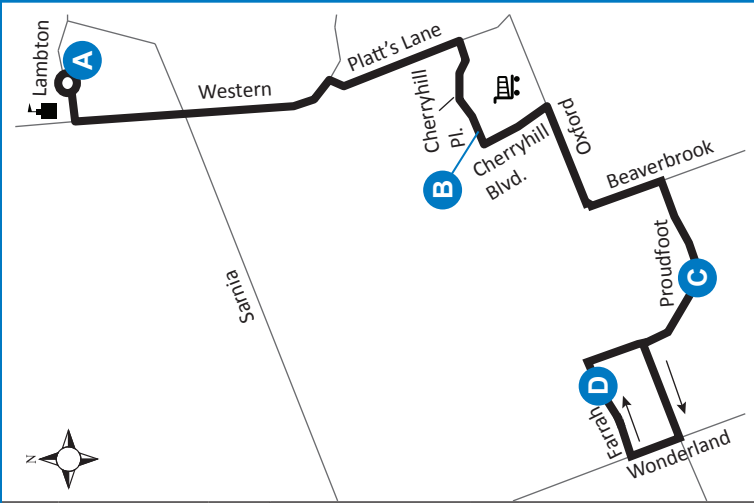

33 ALUMNI HALL - PROUDFOOT

Map Legend		Effective: June 26th, 2022		
A	Timepoint	→	Route Direction	Shopping Centre
	University		Service Notes	

519-451-1347
www.londontransit.ca

ROUTE 33 - MONDAY TO FRIDAY

use realtime.londontransit.ca for up-to-date arrivals

WESTBOUND			EASTBOUND			
Alumni Hall	Proudfoot at Forest Hills	Farrah at Proudfoot	Farrah at Proudfoot	Proudfoot at Forest Hills	Cherryhill at Cherryhill Pl.	Alumni Hall
A	C	D	D	C	B	A
LVS		ARR	LVS			ARR
-	-	7:00	7:01	7:03	7:08	7:16
7:16	7:28	7:33	7:36	7:38	7:43	7:51
7:51	8:03	8:08	8:11	8:13	8:18	8:26
8:26	8:38	8:43	8:46	8:48	8:52	9:00
9:00	9:11	9:16	9:20	9:22	9:26	9:34
9:34	9:45	9:50	9:55	9:57	10:01	10:09
10:09	10:20	10:25	10:30	10:32	10:36	10:44
10:44	10:55	11:00	11:05	11:07	11:11	11:19
11:19	11:30	11:35	11:40	11:42	11:46	11:54
11:54	12:05	12:10	12:15	12:17	12:21	12:29
12:29	12:41	12:46	12:51	12:53	12:57	1:05
1:05	1:17	1:22	1:26	1:28	1:32	1:40
1:40	1:52	1:57	2:01	2:03	2:08	2:16
2:16	2:30	2:37	2:42	2:44	2:49	2:57
2:57	3:11	3:18	3:22	3:24	3:29	3:37
3:37	3:51	3:58	4:02	4:04	4:09	4:18
4:18	4:33	4:38	4:41	4:43	4:48	4:57
4:57	5:12	5:17	5:21	5:23	5:28	5:37
5:37	5:52	5:57	6:01	6:03	6:07	6:14
6:14	6:26	6:30	6:35	6:37	6:41	6:48
6:48	7:00	7:04	7:10	7:12	7:16	7:23
7:23	7:35	7:39	7:45	7:47	7:51	7:58
7:58	8:10	8:14	8:20	8:22	8:26	8:33
8:33	8:45	8:49	8:55	8:57	9:01	9:07
9:07	9:18	9:22	9:29	9:31	9:35	9:41
9:41	9:52	9:56	10:04	10:06	10:10	10:16
10:16	10:27	10:31	10:39*	To Garage		

use realtime.londontransit.ca for up-to-date arrivals

LEGEND

+	Route Change	*	Bus into Garage
0:00	During exams, reading weeks and the December holiday period, bolded trips do not operate while non-bolded trips do		

SPECIAL NOTE:

Route 33 operates on weekdays only, excluding holidays.