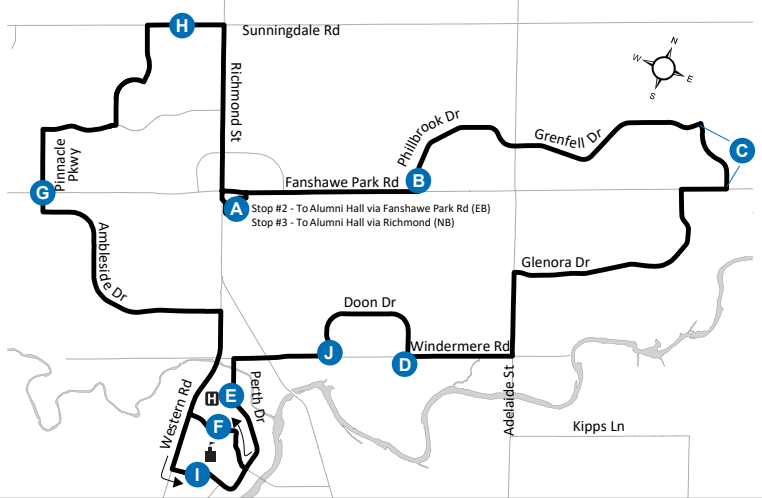

34 MASONVILLE PLACE
- ALUMNI HALL/
NATURAL SCIENCE

519-451-1347
www.londontransit.ca

Map Legend		Effective: June 26th, 2022	
A	Timepoint	H	Hospital
→	Route Direction		University

34 MASONVILLE PLACE
- ALUMNI HALL/
NATURAL SCIENCE

519-451-1347
www.londontransit.ca

Map Legend		Effective: June 26th, 2022	
A	Timepoint	H	Hospital
→	Route Direction		University

use realtime.londontransit.ca for up-to-date arrivals

ROUTE 34 - MONDAY TO FRIDAY