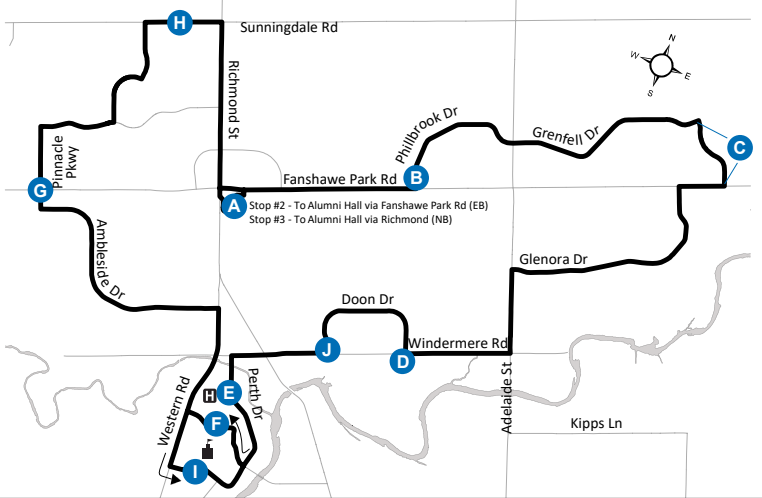

34 MASONVILLE PLACE
- ALUMNI HALL/
NATURAL SCIENCE

519-451-1347
www.londontransit.ca

Map Legend		Effective: June 26th, 2022	
A	Timepoint	H	Hospital
→	Route Direction		University

34 MASONVILLE PLACE
- ALUMNI HALL/
NATURAL SCIENCE

519-451-1347
www.londontransit.ca

Map Legend		Effective: June 26th, 2022	
A	Timepoint	H	Hospital
→	Route Direction		University

use realtime.londontransit.ca for up-to-date arrivals

ROUTE 34 - MONDAY TO FRIDAY