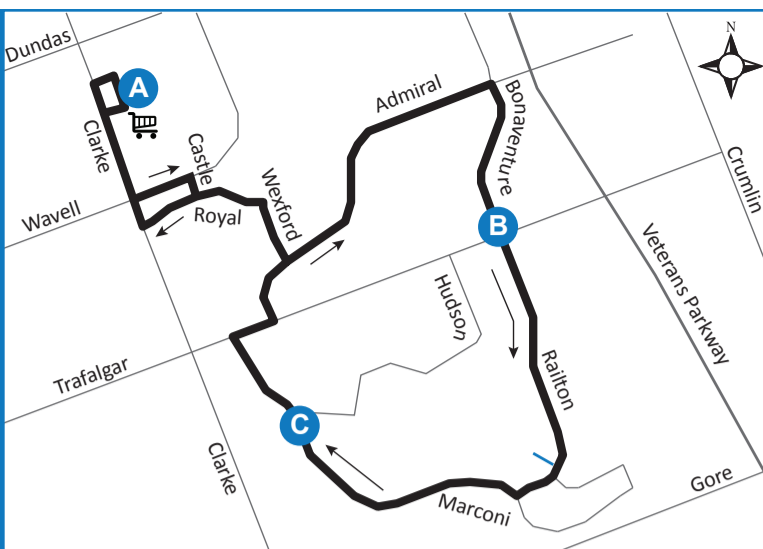

35 ARGYLE MALL - TRAFALGAR HEIGHTS

Map Legend

Effective: June 26th, 2022

A Timepoint Shopping Centre Route Direction

519-451-1347
www.londontransit.ca

ROUTE 35 - MONDAY TO FRIDAY

SOUTHBOUND		NORTHBOUND		
Argyle Mall	Bonaventure at Trafalgar	Bonaventure at Trafalgar	Marconi at Noel	Argyle Mall
A	B	B	C	A
LVS	ARR	LVS		ARR
-	7:00	7:00	7:07	7:14
7:17	7:27	7:27	7:34	7:41
7:47	7:57	7:57	8:04	8:11
8:17	8:27	8:27	8:34	8:41
8:47	8:57	8:57	9:04	9:11
9:17	9:27	9:27	9:34	9:41
9:47	9:57	9:57	10:04	10:11
10:17	10:27	10:27	10:34	10:41
10:47	10:57	10:57	11:04	11:11
11:17	11:27	11:27	11:34	11:41
11:47	11:57	11:57	12:04	12:11
12:17	12:27	12:27	12:34	12:41
12:47	12:57	12:57	1:04	1:11
1:17	1:27	1:27	1:34	1:41
1:47	1:57	1:57	2:04	2:12
2:17	2:27	2:27	2:34	2:42
2:47	2:57	2:57	3:04	3:12
3:17	3:27	3:27	3:34	3:42
3:47	3:57	3:57	4:04	4:12
4:17	4:27	4:27	4:34	4:42
4:47	4:57	4:57	5:04	5:12
5:17	5:27	5:27	5:34	5:42
5:47	5:57	5:57	6:03	6:10
6:15	6:24	6:25	6:31	6:38
6:43	6:52	6:53	6:59	7:06
7:11	7:20	7:21	7:27	7:34
7:39	7:48	7:49	7:55	8:02
8:07	8:16	8:17	8:23	8:30
8:35	8:44	8:44	8:50*	To Garage

ROUTE 35 - SUNDAY / HOLIDAY

use realtime.londontransit.ca for up-to-date arrivals

SOUTHBOUND		NORTHBOUND		
Argyle Mall	Bonaventure at Trafalgar	Bonaventure at Trafalgar	Marconi at Noel	Argyle Mall
A	B	B	C	A
LVS	ARR	LVS		ARR
-	12:00	12:00	12:06	12:13
12:15	12:24	12:24	12:30	12:37
12:42	12:51	12:51	12:57	1:04
1:09	1:18	1:18	1:24	1:31
1:36	1:45	1:45	1:51	1:58
2:03	2:12	2:12	2:18	2:25
2:30	2:39	2:39	2:45	2:52
3:00	3:09	3:09	3:15	3:22
3:30	3:39	3:39	3:45	3:52
4:00	4:09	4:09	4:15	4:22
4:27	4:36	4:36	4:42	4:49
4:54	5:03	5:03	5:10	5:17
5:22	5:31	5:31	5:38	5:45
5:50	5:59	5:59	6:06	6:13
6:18	6:27	6:27	6:34	6:41
6:45	6:54	6:54	7:01*	To Garage