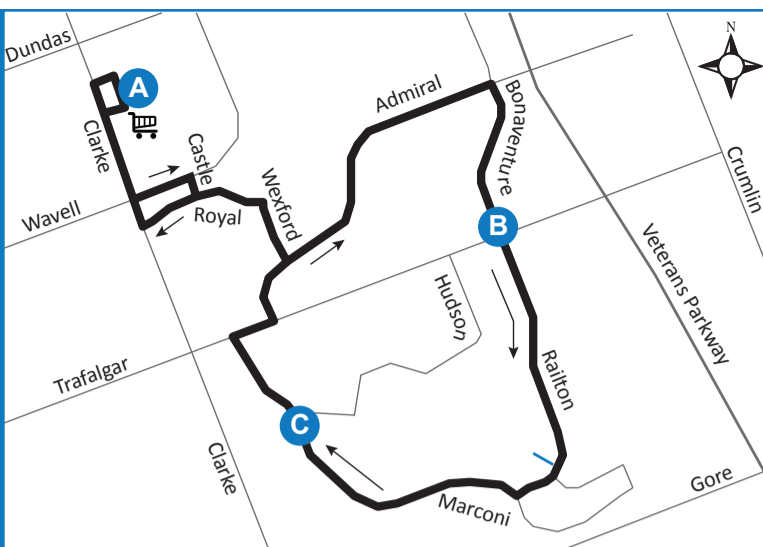

35 ARGYLE MALL - TRAFALGAR HEIGHTS

Map Legend

Effective: June 26th, 2022

A Timepoint Shopping Centre Route Direction

519-451-1347
www.londontransit.ca

ROUTE 35 - MONDAY TO FRIDAY

SOUTHBOUND		NORTHBOUND		
Argyle Mall	Bonaventure at Trafalgar	Bonaventure at Trafalgar	Marconi at Noel	Argyle Mall
A	B	B	C	A
LVS	ARR	LVS		ARR
-	7:00	7:00	7:07	7:14
7:17	7:27	7:27	7:34	7:41
7:47	7:57	7:57	8:04	8:11
8:17	8:27	8:27	8:34	8:41
8:47	8:57	8:57	9:04	9:11
9:17	9:27	9:27	9:34	9:41
9:47	9:57	9:57	10:04	10:11
10:17	10:27	10:27	10:34	10:41
10:47	10:57	10:57	11:04	11:11
11:17	11:27	11:27	11:34	11:41
11:47	11:57	11:57	12:04	12:11
12:17	12:27	12:27	12:34	12:41
12:47	12:57	12:57	1:04	1:11
1:17	1:27	1:27	1:34	1:41
1:47	1:57	1:57	2:04	2:12
2:17	2:27	2:27	2:34	2:42
2:47	2:57	2:57	3:04	3:12
3:17	3:27	3:27	3:34	3:42
3:47	3:57	3:57	4:04	4:12
4:17	4:27	4:27	4:34	4:42
4:47	4:57	4:57	5:04	5:12
5:17	5:27	5:27	5:34	5:42
5:47	5:57	5:57	6:03	6:10
6:15	6:24	6:25	6:31	6:38
6:43	6:52	6:53	6:59	7:06
7:11	7:20	7:21	7:27	7:34
7:39	7:48	7:49	7:55	8:02
8:07	8:16	8:17	8:23	8:30
8:35	8:44	8:44	8:50*	To Garage