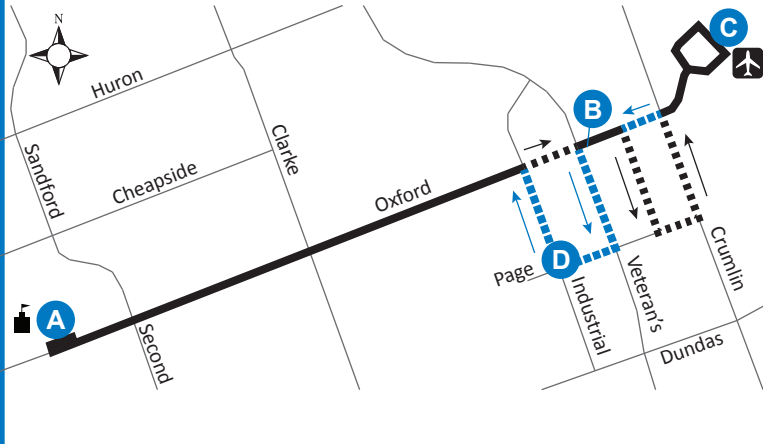

FANSHAWE COLLEGE - LONDON AIRPORT

36

Map Legend

	Timepoint		Shopping Centre		College/ University
	Airport	36	Service Notes		Route Direction

Effective: June 26th, 2022

519-451-1347
www.londontransit.ca

FANSHAWE COLLEGE - LONDON AIRPORT

36

Map Legend

	Timepoint		Shopping Centre		College/ University
	Airport	36	Service Notes		Route Direction

Effective: June 26th, 2022

519-451-1347
www.londontransit.ca

ROUTE 36 - MONDAY TO FRIDAY

use realtime.londontransit.ca for up-to-date arrivals

EASTBOUND			WESTBOUND	
Fanshawe College	Oxford at Veterans Parkway	London Airport	Page at Industrial	Fanshawe College
A	B	C	D	A
LVS		LVS		ARR
6:14	6:20	6:25	6:30	6:36
6:37	6:43	6:48	6:53	6:59
7:07	7:13	7:17	7:22	7:31
7:37	7:43	7:47	7:52	8:01
8:07	8:13	8:17	8:22	8:31
8:37	8:43	8:47	8:52	9:01
9:07	9:13	9:17	9:22	9:31
9:37	9:43	9:47	9:52	10:01
10:07	10:13	10:17	10:22	10:31
10:37	10:43	10:47	10:52	11:01
11:07	11:13	11:17	11:22	11:31
11:37	11:43	11:47	11:52	12:01
12:07	12:13	12:17	12:22	12:31
12:37	12:43	12:47	12:52	1:01
1:07	1:13	1:17	1:22	1:31
1:37	1:43	1:47	1:52	2:01
2:07	2:13	2:17	2:22	2:31
2:37	2:43	2:47	2:52	3:01
3:07	3:14	3:20	3:26	3:36
3:42	3:49	3:55	4:01	4:11
4:17	4:24	4:30	4:36	4:46
4:52	4:59	5:05	5:11	5:21
5:27	5:34	5:40	5:46	5:56
6:02	6:09	6:15	6:21	6:31
6:37	6:44	6:50	6:56	7:06*

LEGEND

+	Route Change	*	Bus into Garage
---	--------------	---	-----------------

SERVICE NOTE:

Route 36 operates on weekdays only, excluding holidays.