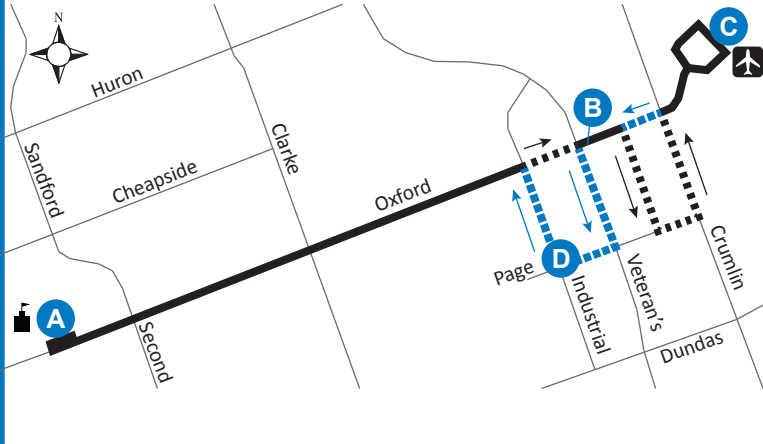

FANSHAWE COLLEGE - LONDON AIRPORT

36

Map Legend

	Timepoint		Shopping Centre		College/ University
	Airport	36	Service Notes		Route Direction

Effective: June 26th, 2022

519-451-1347
www.londontransit.ca

FANSHAWE COLLEGE - LONDON AIRPORT

36

Map Legend

	Timepoint		Shopping Centre		College/ University
	Airport	36	Service Notes		Route Direction

Effective: June 26th, 2022

519-451-1347
www.londontransit.ca

ROUTE 36 - MONDAY TO FRIDAY

use realtime.londontransit.ca for up-to-date arrivals

EASTBOUND			WESTBOUND	
Fanshawe College	Oxford at Veterans Parkway	London Airport	Page at Industrial	Fanshawe College
A	B	C	D	A
LVS		LVS		ARR
6:14	6:20	6:25	6:30	6:36
6:37	6:43	6:48	6:53	6:59
7:07	7:13	7:17	7:22	7:31
7:37	7:43	7:47	7:52	8:01
8:07	8:13	8:17	8:22	8:31
8:37	8:43	8:47	8:52	9:01
9:07	9:13	9:17	9:22	9:31
9:37	9:43	9:47	9:52	10:01
10:07	10:13	10:17	10:22	10:31
10:37	10:43	10:47	10:52	11:01
11:07	11:13	11:17	11:22	11:31
11:37	11:43	11:47	11:52	12:01
12:07	12:13	12:17	12:22	12:31
12:37	12:43	12:47	12:52	1:01
1:07	1:13	1:17	1:22	1:31
1:37	1:43	1:47	1:52	2:01
2:07	2:13	2:17	2:22	2:31
2:37	2:43	2:47	2:52	3:01
3:07	3:14	3:20	3:26	3:36
3:42	3:49	3:55	4:01	4:11
4:17	4:24	4:30	4:36	4:46
4:52	4:59	5:05	5:11	5:21
5:27	5:34	5:40	5:46	5:56
6:02	6:09	6:15	6:21	6:31
6:37	6:44	6:50	6:56	7:06*

LEGEND

+	Route Change	*	Bus into Garage
---	--------------	---	-----------------

SERVICE NOTE:

Route 36 operates on weekdays only, excluding holidays.