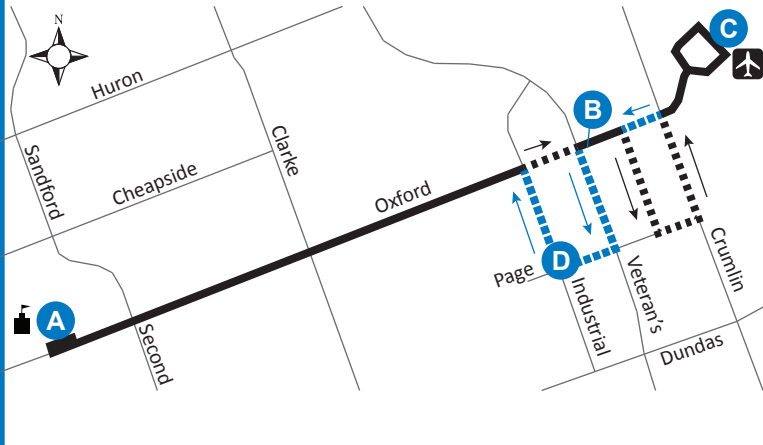

FANSHAWE COLLEGE - LONDON AIRPORT

36

Map Legend

	Timepoint		Shopping Centre		College/ University
	Airport	36	Service Notes		Route Direction

Effective: June 26th, 2022

519-451-1347
www.londontransit.ca

FANSHAWE COLLEGE - LONDON AIRPORT

36

Map Legend

	Timepoint		Shopping Centre		College/ University
	Airport	36	Service Notes		Route Direction

Effective: June 26th, 2022

519-451-1347
www.londontransit.ca

ROUTE 36 - MONDAY TO FRIDAY

use realtime.londontransit.ca for up-to-date arrivals

EASTBOUND			WESTBOUND	
Fanshawe College	Oxford at Veterans Parkway	London Airport	Page at Industrial	Fanshawe College
A	B	C	D	A
LVS		LVS		ARR
6:14	6:20	6:25	6:30	6:36
6:37	6:43	6:48	6:53	6:59
7:07	7:13	7:17	7:22	7:31
7:37	7:43	7:47	7:52	8:01
8:07	8:13	8:17	8:22	8:31
8:37	8:43	8:47	8:52	9:01
9:07	9:13	9:17	9:22	9:31
9:37	9:43	9:47	9:52	10:01
10:07	10:13	10:17	10:22	10:31
10:37	10:43	10:47	10:52	11:01
11:07	11:13	11:17	11:22	11:31
11:37	11:43	11:47	11:52	12:01
12:07	12:13	12:17	12:22	12:31
12:37	12:43	12:47	12:52	1:01
1:07	1:13	1:17	1:22	1:31
1:37	1:43	1:47	1:52	2:01
2:07	2:13	2:17	2:22	2:31
2:37	2:43	2:47	2:52	3:01
3:07	3:14	3:20	3:26	3:36
3:42	3:49	3:55	4:01	4:11
4:17	4:24	4:30	4:36	4:46
4:52	4:59	5:05	5:11	5:21
5:27	5:34	5:40	5:46	5:56
6:02	6:09	6:15	6:21	6:31
6:37	6:44	6:50	6:56	7:06*

use realtime.londontransit.ca for up-to-date arrivals

LEGEND

+	Route Change	*	Bus into Garage
---	--------------	---	-----------------

SERVICE NOTE:

Route 36 operates on weekdays only, excluding holidays.