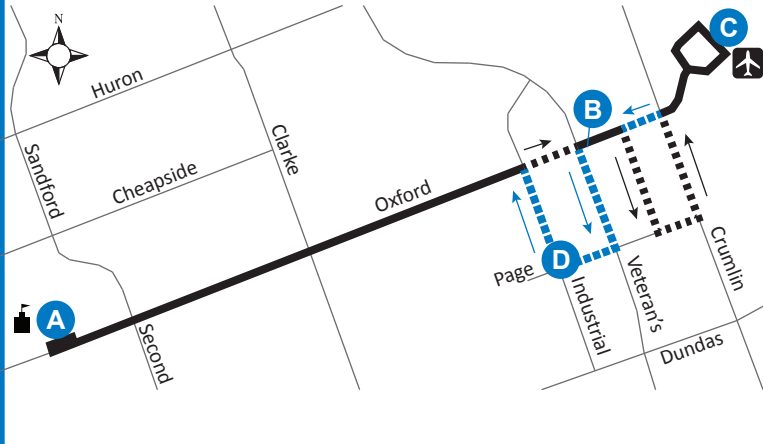

FANSHAWE COLLEGE - LONDON AIRPORT

36

Map Legend

	Timepoint		Shopping Centre		College/ University
	Airport	36	Service Notes		Route Direction

Effective: June 26th, 2022

519-451-1347
www.londontransit.ca

FANSHAWE COLLEGE - LONDON AIRPORT

36

Map Legend

	Timepoint		Shopping Centre		College/ University
	Airport	36	Service Notes		Route Direction

Effective: June 26th, 2022

519-451-1347
www.londontransit.ca

ROUTE 36 - MONDAY TO FRIDAY

use realtime.londontransit.ca for up-to-date arrivals

EASTBOUND			WESTBOUND	
Fanshawe College	Oxford at Veterans Parkway	London Airport	Page at Industrial	Fanshawe College
A	B	C	D	A
LVS		LVS		ARR
6:14	6:20	6:25	6:30	6:36
6:37	6:43	6:48	6:53	6:59
7:07	7:13	7:17	7:22	7:31
7:37	7:43	7:47	7:52	8:01
8:07	8:13	8:17	8:22	8:31
8:37	8:43	8:47	8:52	9:01
9:07	9:13	9:17	9:22	9:31
9:37	9:43	9:47	9:52	10:01
10:07	10:13	10:17	10:22	10:31
10:37	10:43	10:47	10:52	11:01
11:07	11:13	11:17	11:22	11:31
11:37	11:43	11:47	11:52	12:01
12:07	12:13	12:17	12:22	12:31
12:37	12:43	12:47	12:52	1:01
1:07	1:13	1:17	1:22	1:31
1:37	1:43	1:47	1:52	2:01
2:07	2:13	2:17	2:22	2:31
2:37	2:43	2:47	2:52	3:01
3:07	3:14	3:20	3:26	3:36
3:42	3:49	3:55	4:01	4:11
4:17	4:24	4:30	4:36	4:46
4:52	4:59	5:05	5:11	5:21
5:27	5:34	5:40	5:46	5:56
6:02	6:09	6:15	6:21	6:31
6:37	6:44	6:50	6:56	7:06*

use realtime.londontransit.ca for up-to-date arrivals

LEGEND

+	Route Change	*	Bus into Garage
---	--------------	---	-----------------

SERVICE NOTE:

Route 36 operates on weekdays only, excluding holidays.