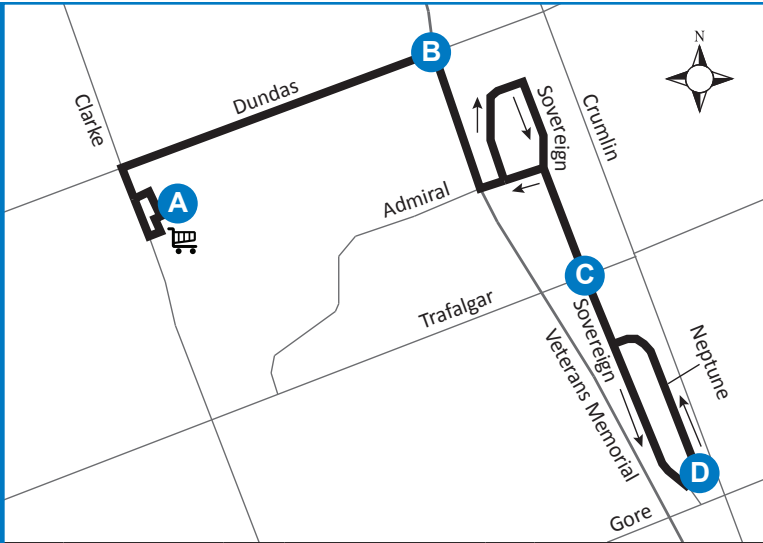

# 37 ARGYLE MALL - NEPTUNE CRESCENT

Map Legend

Timepoint

Shopping Centre

Route Direction

Effective: June 26th, 2022

519-451-1347

[www.londontransit.ca](http://www.londontransit.ca)

london

transit

### SERVICE NOTE:

Route 37 operates from 6:30am to 8:30am and from 3:30pm to 5:30pm