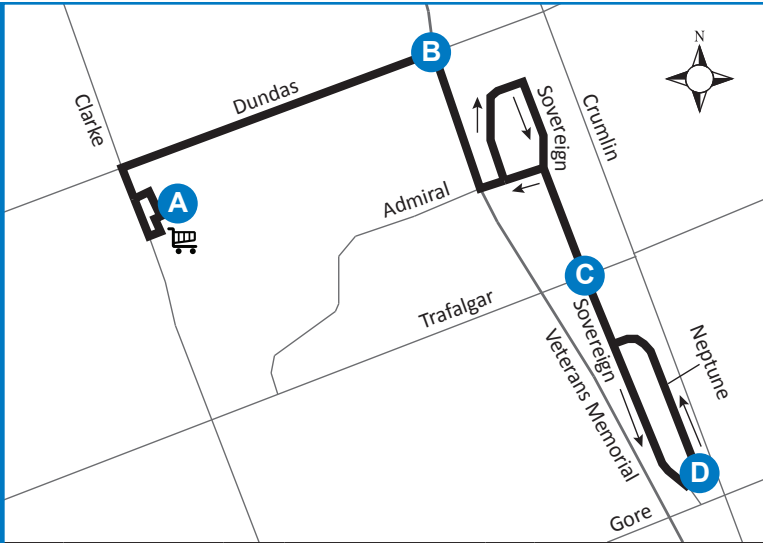

# 37 ARGYLE MALL - NEPTUNE CRESCENT

Map Legend

Timepoint

Shopping Centre

Route Direction

Effective: June 26th, 2022

519-451-1347

[www.londontransit.ca](http://www.londontransit.ca)

london

transit

### SERVICE NOTE:

Route 37 operates from 6:30am to 8:30am and from 3:30pm to 5:30pm