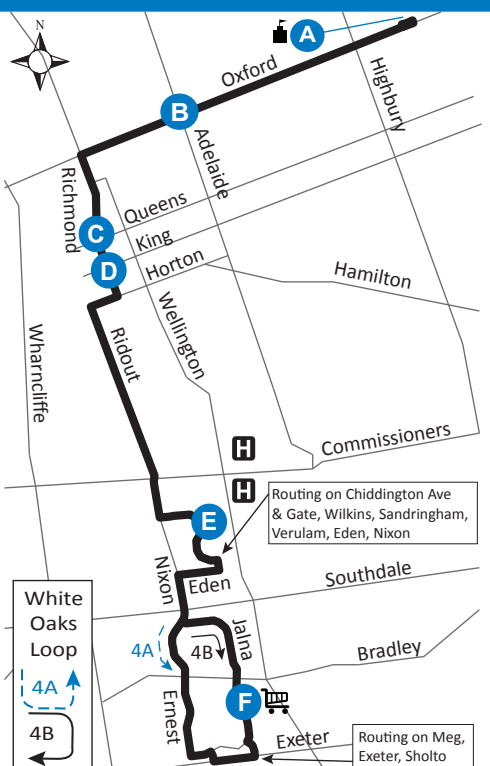

## FANSHAWE COLLEGE - WHITE OAKS MALL

519-451-1347  
www.londontransit.ca

#### LEGEND

+	Route Change	*	Bus into Garage
5:33/7:26	Bus goes into service at Southdale and Nixon 6 minutes earlier		
7:05/7:35/1:47/2:27/4:18	Bus goes into service 2 minutes earlier at Oxford and Highbury		

**LEGEND**

<b>+</b>	Route Change	<b>*</b>	Bus into Garage
<b>6:38</b>	Bus goes into service at Southdale and Nixon 7 minutes earlier for 4A routing		