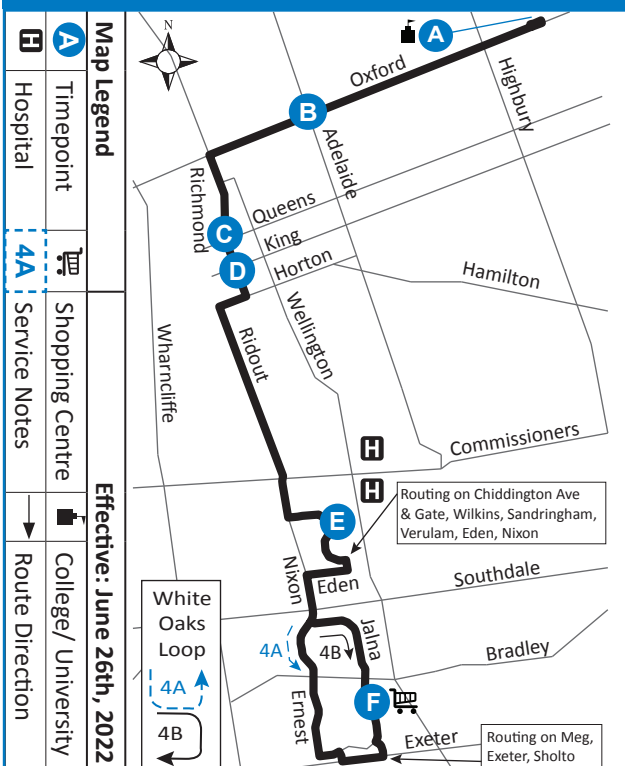

## FANSHAWE COLLEGE - WHITE OAKS MALL

519-451-1347  
www.londontransit.ca