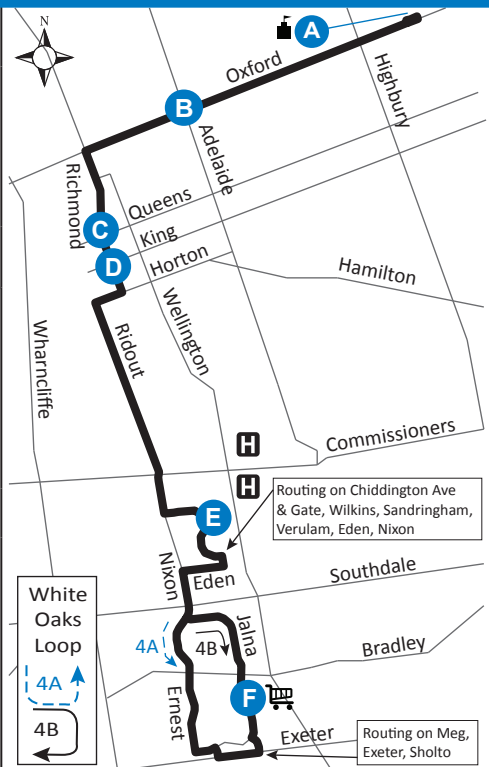

## FANSHAWE COLLEGE - WHITE OAKS MALL

<b>H</b>	<b>A</b>	<b>Map Legend</b>	<b>Effective: June 26th, 2022</b>
Hospital	Timepoint	Shopping Centre	College/ University
		<b>4A</b>	Service Notes
			Route Direction

**LEGEND**

<b>+</b>	Route Change	<b>*</b>	Bus into Garage
<b>0:00</b>	Bus goes into service at Southdale and Ernest, 7 minutes earlier for 4A routing		

use realtime.londontransit.ca for up-to-date arrivals