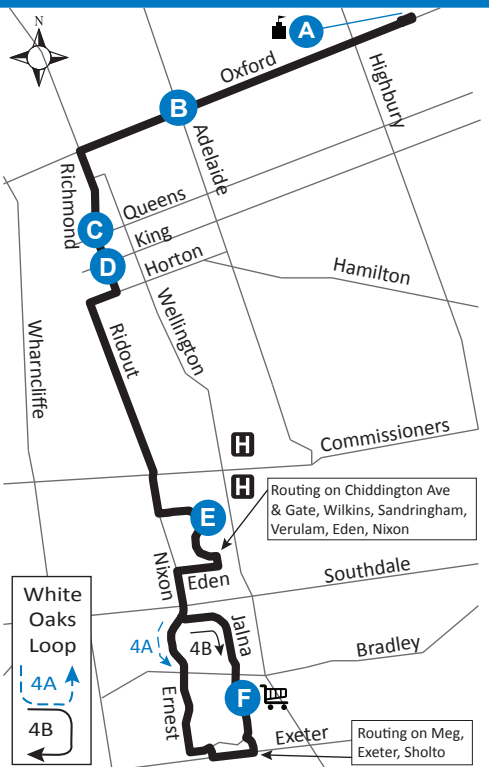

## FANSHAWE COLLEGE - WHITE OAKS MALL

<b>H</b>	<b>A</b>	<b>Map Legend</b>	<b>Effective: June 26th, 2022</b>
Hospital	Timepoint	Shopping Centre	College/ University
		<b>4A</b>	Service Notes
			Route Direction

**LEGEND**

<b>+</b>	Route Change	<b>*</b>	Bus into Garage
<b>0:00</b>	Bus goes into service at Southdale and Ernest, 7 minutes earlier for 4A routing		

use realtime.londontransit.ca for up-to-date arrivals