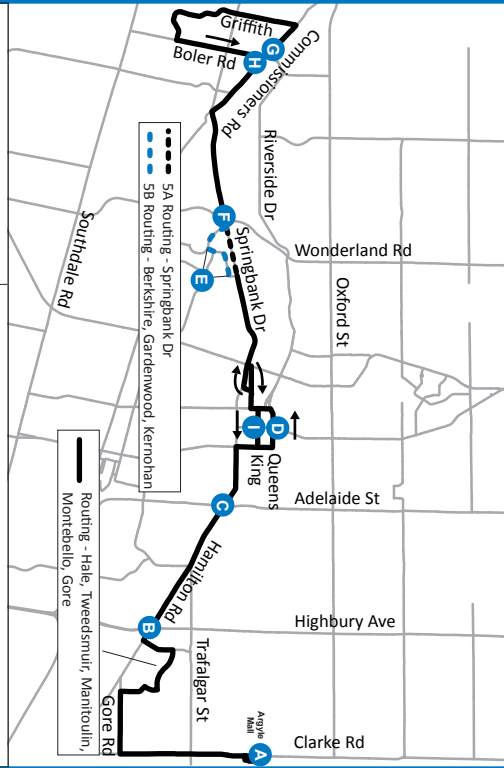

5

BYRON - ARGYLE MALL

A Timepoint	H Hospital	Shopping Centre	College/ University
Map Legend		Limited Service	Route Direction
Effective: June 26th, 2022			

519-451-1347
www.londontransit.ca

5

BYRON - ARGYLE MALL