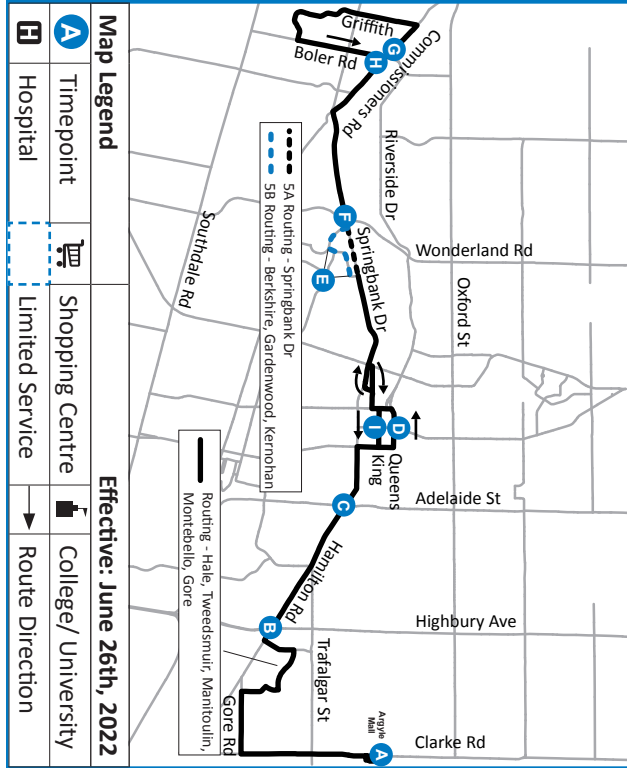

5

BYRON - ARGYLE MALL

A Timepoint	H Hospital	Shopping Centre	College/ University
Map Legend		Limited Service	Route Direction
Effective: June 26th, 2022			

519-451-1347
www.londontransit.ca

5

BYRON - ARGYLE MALL

LEGEND

+ Route Change * Bus into Garage

0:00 Bus goes into service 1min earlier at Clarke and Churchill

8:12 Bus goes into service 2min earlier at Wellington and Dundas

use realtime.londontransit.ca for up-to-date arrivals