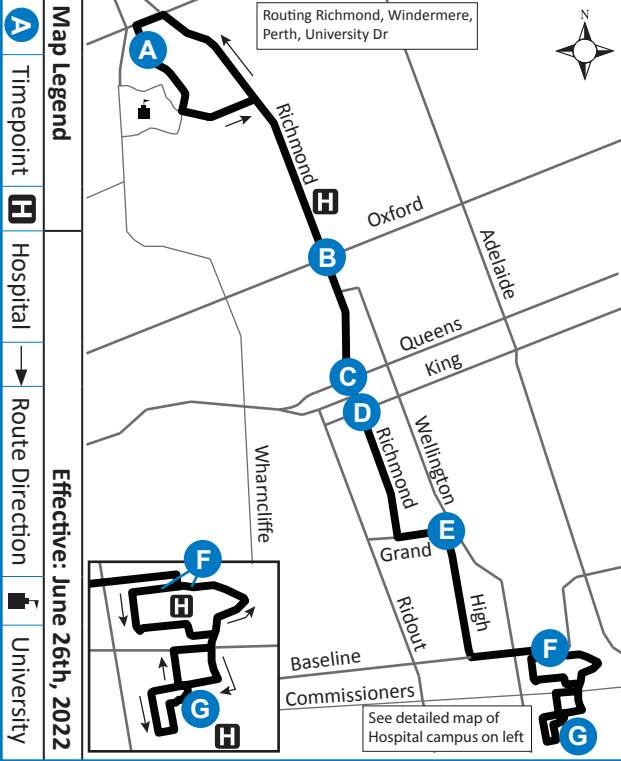

6

UNIVERSITY HOSPITAL - PARKWOOD INSTITUTE

519-451-1347  
www.londontransit.ca

6

UNIVERSITY HOSPITAL - PARKWOOD INSTITUTE

519-451-1347  
www.londontransit.ca

ROUTE 6 - MONDAY TO FRIDAY

SOUTHBOUND							NORTHBOUND						
University Hospital	Richmond at Oxford	Richmond at Queens	Richmond at King	High at Grand	Victoria Hospital Zone B	Parkwood Hospital	Parkwood Hospital	Victoria Hospital Zone E	High at Grand	Richmond at King	Richmond at Queens	Richmond at Oxford	University Hospital
A	B	C	D	E	F	G	G	F	E	D	C	B	A
LVS			LVS			ARR	LVS				LVS		ARR
-	-	-	-	-	-	5:44	5:44	5:48	5:55	6:00	6:02	6:07	6:13
-	-	-	-	-	-	6:10	6:10	6:14	6:21	6:26	6:30	6:35	6:41
6:15	6:23	6:27	6:30	6:36	6:41	6:48	6:50	6:54	7:02	7:08	7:10	7:15	7:24
-	-	-	-	-	-	7:14	7:15	7:19	7:27	7:33	7:35	7:40	7:49
6:50	7:00	7:04	7:05	7:10	7:15	7:23	7:35	7:39	7:47	7:53	7:55	8:00	8:09
7:25	7:35	7:39	7:40	7:45	7:50	7:58	8:00	8:04	8:12	8:18	8:20	8:25	8:34
7:50	8:00	8:04	8:05	8:10	8:15	8:23	8:25	8:29	8:37	8:43	8:45	8:50	8:59
8:15	8:25	8:29	8:30	8:35	8:40	8:48	8:50	8:54	9:01	9:08	9:10	9:16	9:24
8:40	8:50	8:54	8:55	9:00	9:05	9:13	9:20	9:24	9:31	9:38	9:40	9:46	9:54
9:09	9:19	9:23	9:25	9:30	9:35	9:43	9:50	9:54	10:01	10:08	10:10	10:16	10:24
9:34	9:44	9:48	9:50	9:55	10:00	10:08	10:15	10:19	10:26	10:33	10:35	10:41	10:49
10:04	10:14	10:18	10:20	10:25	10:30	10:38	10:45	10:49	10:56	11:03	11:05	11:11	11:19
10:34	10:44	10:48	10:50	10:55	11:00	11:08	11:15	11:19	11:26	11:33	11:35	11:41	11:49
10:59	11:09	11:13	11:15	11:20	11:25	11:33	11:45	11:49	11:56	12:03	12:05	12:11	12:19
11:29	11:39	11:43	11:45	11:50	11:55	12:03	12:10	12:14	12:21	12:28	12:30	12:36	12:44
11:56	12:08	12:13	12:15	12:20	12:25	12:33	12:40	12:44	12:51	12:58	1:00	1:06	1:14
12:26	12:38	12:43	12:45	12:50	12:55	1:03	1:10	1:14	1:21	1:28	1:30	1:36	1:44
12:56	1:08	1:13	1:15	1:20	1:25	1:33	1:41	1:45	1:52	1:58	2:00	2:06	2:16
1:21	1:33	1:38	1:40	1:45	1:50	1:58	2:11	2:15	2:22	2:28	2:30	2:36	2:46
1:53	2:03	2:08	2:10	2:15	2:21	2:29	2:36	2:40	2:47	2:53	2:55	3:01	3:11
2:23	2:33	2:38	2:40	2:45	2:51	2:59	3:06	3:10	3:17	3:23	3:25	3:31	3:41
2:53	3:03	3:08	3:10	3:15	3:21	3:29	3:31	3:35	3:42	3:48	3:50	3:56	4:06
3:23	3:33	3:38	3:40	3:45	3:51	3:59	4:00	4:04	4:11	4:17	4:20	4:28	4:38
3:51	4:03	4:08	4:10	4:15	4:21	4:29	4:30	4:34	4:41	4:47	4:50	4:58	5:08
4:16	4:28	4:33	4:35	4:40	4:46	4:54	5:00	5:04	5:11	5:17	5:20	5:28	5:38
4:46	4:58	5:03	5:05	5:10	5:16	5:24	5:30	5:34	5:41	5:47	5:50	5:58	6:08
5:16	5:28	5:33	5:35	5:40	5:45	5:51	5:57	6:01*	To Garage				
5:47	5:59	6:04	6:05	6:10	6:15	6:21	6:22	6:25	6:32	6:38	6:40	6:45	6:53
6:22	6:34	6:39	6:40	6:45	6:50	6:56	6:57	7:00	7:07	7:13	7:15	7:20	7:28
6:57	7:09	7:14	7:15	7:20	7:25	7:31	7:35	7:38	7:45	7:51	7:53	7:58	8:06
7:32	7:44	7:49	7:50	7:55	8:00	8:06	8:10	8:13	8:20	8:26	8:28	8:33	8:41
8:07	8:19	8:24	8:25	8:30	8:35	8:41	8:45	8:48	8:55	9:01	9:03	9:08	9:16
8:45	8:55	9:00*	To Garage										
9:20	9:30	9:34	9:35	9:40	9:45	9:51	9:55	9:58	10:04	10:09	10:11	10:16	10:23
10:25	10:35	10:39	10:40	10:45	10:50	10:56	11:05	11:12	11:18	11:23	11:28	11:33	11:40
11:40	11:50	11:54	12:00	12:05	12:10	12:16	12:16	12:20*	To Garage				