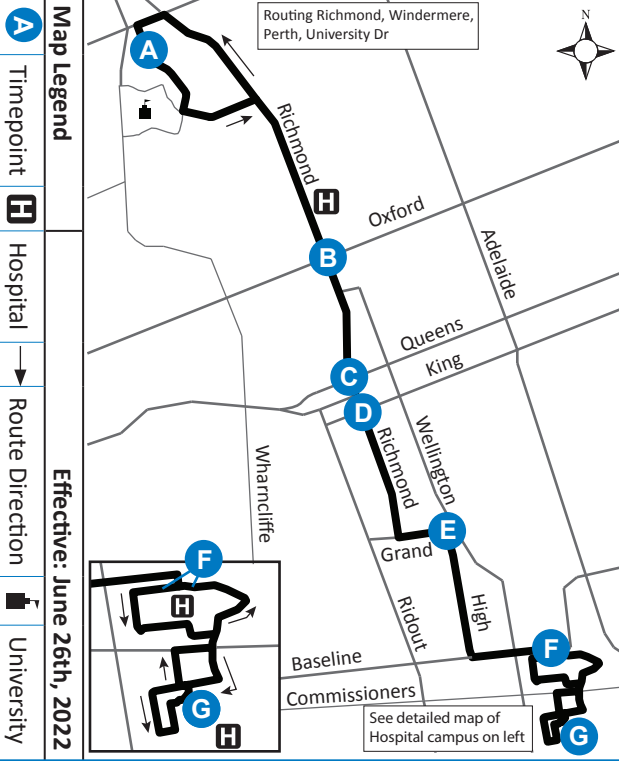

6

UNIVERSITY HOSPITAL - PARKWOOD INSTITUTE

519-451-1347  
www.londontransit.ca

6

UNIVERSITY HOSPITAL - PARKWOOD INSTITUTE

519-451-1347  
www.londontransit.ca

ROUTE 6 - MONDAY TO FRIDAY

SOUTHBOUND							NORTHBOUND						
University Hospital	Richmond at Oxford	Richmond at Queens	Richmond at King	High at Grand	Victoria Hospital Zone B	Parkwood Hospital	Parkwood Hospital	Victoria Hospital Zone E	High at Grand	Richmond at King	Richmond at Queens	Richmond at Oxford	University Hospital
A	B	C	D	E	F	G	G	F	E	D	C	B	A
LVS			LVS			ARR	LVS				LVS		ARR
-	-	-	-	-	-	5:44	5:44	5:48	5:55	6:00	6:02	6:07	6:13
-	-	-	-	-	-	6:10	6:10	6:14	6:21	6:26	6:30	6:35	6:41
6:15	6:23	6:27	6:30	6:36	6:41	6:48	6:50	6:54	7:02	7:08	7:10	7:15	7:24
-	-	-	-	-	-	7:14	7:15	7:19	7:27	7:33	7:35	7:40	7:49
6:50	7:00	7:04	7:05	7:10	7:15	7:23	7:35	7:39	7:47	7:53	7:55	8:00	8:09
7:25	7:35	7:39	7:40	7:45	7:50	7:58	8:00	8:04	8:12	8:18	8:20	8:25	8:34
7:50	8:00	8:04	8:05	8:10	8:15	8:23	8:25	8:29	8:37	8:43	8:45	8:50	8:59
8:15	8:25	8:29	8:30	8:35	8:40	8:48	8:50	8:54	9:01	9:08	9:10	9:16	9:24
8:40	8:50	8:54	8:55	9:00	9:05	9:13	9:20	9:24	9:31	9:38	9:40	9:46	9:54
9:09	9:19	9:23	9:25	9:30	9:35	9:43	9:50	9:54	10:01	10:08	10:10	10:16	10:24
9:34	9:44	9:48	9:50	9:55	10:00	10:08	10:15	10:19	10:26	10:33	10:35	10:41	10:49
10:04	10:14	10:18	10:20	10:25	10:30	10:38	10:45	10:49	10:56	11:03	11:05	11:11	11:19
10:34	10:44	10:48	10:50	10:55	11:00	11:08	11:15	11:19	11:26	11:33	11:35	11:41	11:49
10:59	11:09	11:13	11:15	11:20	11:25	11:33	11:45	11:49	11:56	12:03	12:05	12:11	12:19
11:29	11:39	11:43	11:45	11:50	11:55	12:03	12:10	12:14	12:21	12:28	12:30	12:36	12:44
11:56	12:08	12:13	12:15	12:20	12:25	12:33	12:40	12:44	12:51	12:58	1:00	1:06	1:14
12:26	12:38	12:43	12:45	12:50	12:55	1:03	1:10	1:14	1:21	1:28	1:30	1:36	1:44
12:56	1:08	1:13	1:15	1:20	1:25	1:33	1:41	1:45	1:52	1:58	2:00	2:06	2:16
1:21	1:33	1:38	1:40	1:45	1:50	1:58	2:11	2:15	2:22	2:28	2:30	2:36	2:46
1:53	2:03	2:08	2:10	2:15	2:21	2:29	2:36	2:40	2:47	2:53	2:55	3:01	3:11
2:23	2:33	2:38	2:40	2:45	2:51	2:59	3:06	3:10	3:17	3:23	3:25	3:31	3:41
2:53	3:03	3:08	3:10	3:15	3:21	3:29	3:31	3:35	3:42	3:48	3:50	3:56	4:06
3:23	3:33	3:38	3:40	3:45	3:51	3:59	4:00	4:04	4:11	4:17	4:20	4:28	4:38
3:51	4:03	4:08	4:10	4:15	4:21	4:29	4:30	4:34	4:41	4:47	4:50	4:58	5:08
4:16	4:28	4:33	4:35	4:40	4:46	4:54	5:00	5:04	5:11	5:17	5:20	5:28	5:38
4:46	4:58	5:03	5:05	5:10	5:16	5:24	5:30	5:34	5:41	5:47	5:50	5:58	6:08
5:16	5:28	5:33	5:35	5:40	5:45	5:51	5:57	6:01*	To Garage				
5:47	5:59	6:04	6:05	6:10	6:15	6:21	6:22	6:25	6:32	6:38	6:40	6:45	6:53
6:22	6:34	6:39	6:40	6:45	6:50	6:56	6:57	7:00	7:07	7:13	7:15	7:20	7:28
6:57	7:09	7:14	7:15	7:20	7:25	7:31	7:35	7:38	7:45	7:51	7:53	7:58	8:06
7:32	7:44	7:49	7:50	7:55	8:00	8:06	8:10	8:13	8:20	8:26	8:28	8:33	8:41
8:07	8:19	8:24	8:25	8:30	8:35	8:41	8:45	8:48	8:55	9:01	9:03	9:08	9:16
8:45	8:55	9:00*	To Garage										
9:20	9:30	9:34	9:35	9:40	9:45	9:51	9:55	9:58	10:04	10:09	10:11	10:16	10:23
10:25	10:35	10:39	10:40	10:45	10:50	10:56	11:05	11:12	11:18	11:23	11:28	11:33	11:40
11:40	11:50	11:54	12:00	12:05	12:10	12:16	12:16	12:20*	To Garage				