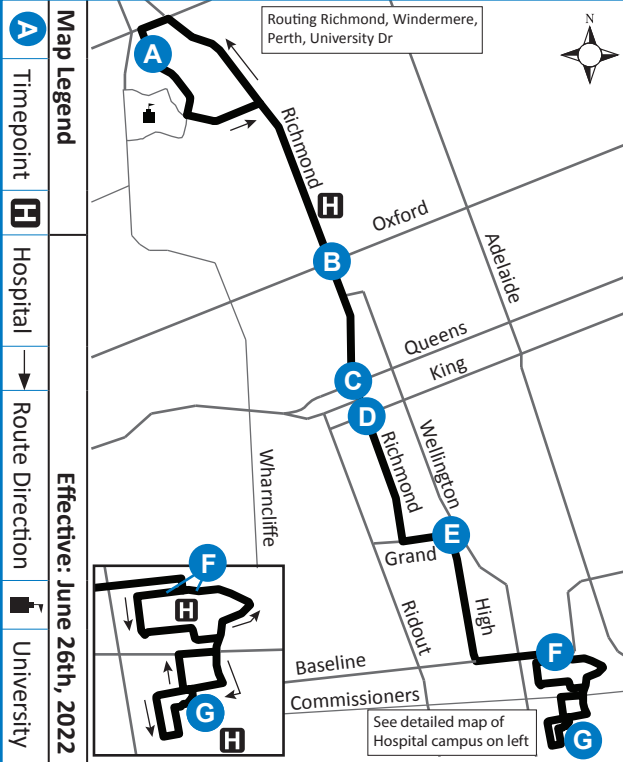

6

UNIVERSITY HOSPITAL - PARKWOOD INSTITUTE

519-451-1347
www.londontransit.ca

6

UNIVERSITY HOSPITAL - PARKWOOD INSTITUTE

519-451-1347
www.londontransit.ca

ROUTE 6 - MONDAY TO FRIDAY

SOUTHBOUND							NORTHBOUND						
University Hospital	Richmond at Oxford	Richmond at Queens	Richmond at King	High at Grand	Victoria Hospital Zone B	Parkwood Hospital	Parkwood Hospital	Victoria Hospital Zone E	High at Grand	Richmond at King	Richmond at Queens	Richmond at Oxford	University Hospital
A	B	C	D	E	F	G	G	F	E	D	C	B	A
LVS			LVS			ARR	LVS				LVS		ARR
-	-	-	-	-	-	5:44	5:44	5:48	5:55	6:00	6:02	6:07	6:13
-	-	-	-	-	-	6:10	6:10	6:14	6:21	6:26	6:30	6:35	6:41
6:15	6:23	6:27	6:30	6:36	6:41	6:48	6:50	6:54	7:02	7:08	7:10	7:15	7:24
-	-	-	-	-	-	7:14	7:15	7:19	7:27	7:33	7:35	7:40	7:49
6:50	7:00	7:04	7:05	7:10	7:15	7:23	7:35	7:39	7:47	7:53	7:55	8:00	8:09
7:25	7:35	7:39	7:40	7:45	7:50	7:58	8:00	8:04	8:12	8:18	8:20	8:25	8:34
7:50	8:00	8:04	8:05	8:10	8:15	8:23	8:25	8:29	8:37	8:43	8:45	8:50	8:59
8:15	8:25	8:29	8:30	8:35	8:40	8:48	8:50	8:54	9:01	9:08	9:10	9:16	9:24
8:40	8:50	8:54	8:55	9:00	9:05	9:13	9:20	9:24	9:31	9:38	9:40	9:46	9:54
9:09	9:19	9:23	9:25	9:30	9:35	9:43	9:50	9:54	10:01	10:08	10:10	10:16	10:24
9:34	9:44	9:48	9:50	9:55	10:00	10:08	10:15	10:19	10:26	10:33	10:35	10:41	10:49
10:04	10:14	10:18	10:20	10:25	10:30	10:38	10:45	10:49	10:56	11:03	11:05	11:11	11:19
10:34	10:44	10:48	10:50	10:55	11:00	11:08	11:15	11:19	11:26	11:33	11:35	11:41	11:49
10:59	11:09	11:13	11:15	11:20	11:25	11:33	11:45	11:49	11:56	12:03	12:05	12:11	12:19
11:29	11:39	11:43	11:45	11:50	11:55	12:03	12:10	12:14	12:21	12:28	12:30	12:36	12:44
11:56	12:08	12:13	12:15	12:20	12:25	12:33	12:40	12:44	12:51	12:58	1:00	1:06	1:14
12:26	12:38	12:43	12:45	12:50	12:55	1:03	1:10	1:14	1:21	1:28	1:30	1:36	1:44
12:56	1:08	1:13	1:15	1:20	1:25	1:33	1:41	1:45	1:52	1:58	2:00	2:06	2:16
1:21	1:33	1:38	1:40	1:45	1:50	1:58	2:11	2:15	2:22	2:28	2:30	2:36	2:46
1:53	2:03	2:08	2:10	2:15	2:21	2:29	2:36	2:40	2:47	2:53	2:55	3:01	3:11
2:23	2:33	2:38	2:40	2:45	2:51	2:59	3:06	3:10	3:17	3:23	3:25	3:31	3:41
2:53	3:03	3:08	3:10	3:15	3:21	3:29	3:31	3:35	3:42	3:48	3:50	3:56	4:06
3:23	3:33	3:38	3:40	3:45	3:51	3:59	4:00	4:04	4:11	4:17	4:20	4:28	4:38
3:51	4:03	4:08	4:10	4:15	4:21	4:29	4:30	4:34	4:41	4:47	4:50	4:58	5:08
4:16	4:28	4:33	4:35	4:40	4:46	4:54	5:00	5:04	5:11	5:17	5:20	5:28	5:38
4:46	4:58	5:03	5:05	5:10	5:16	5:24	5:30	5:34	5:41	5:47	5:50	5:58	6:08
5:16	5:28	5:33	5:35	5:40	5:45	5:51	5:57	6:01*	To Garage				
5:47	5:59	6:04	6:05	6:10	6:15	6:21	6:22	6:25	6:32	6:38	6:40	6:45	6:53
6:22	6:34	6:39	6:40	6:45	6:50	6:56	6:57	7:00	7:07	7:13	7:15	7:20	7:28
6:57	7:09	7:14	7:15	7:20	7:25	7:31	7:35	7:38	7:45	7:51	7:53	7:58	8:06
7:32	7:44	7:49	7:50	7:55	8:00	8:06	8:10	8:13	8:20	8:26	8:28	8:33	8:41
8:07	8:19	8:24	8:25	8:30	8:35	8:41	8:45	8:48	8:55	9:01	9:03	9:08	9:16
8:45	8:55	9:00*	To Garage										
9:20	9:30	9:34	9:35	9:40	9:45	9:51	9:55	9:58	10:04	10:09	10:11	10:16	10:23
10:25	10:35	10:39	10:40	10:45	10:50	10:56	11:05	11:12	11:18	11:23	11:28	11:33	11:40
11:40	11:50	11:54	12:00	12:05	12:10	12:16	12:16	12:20*	To Garage				