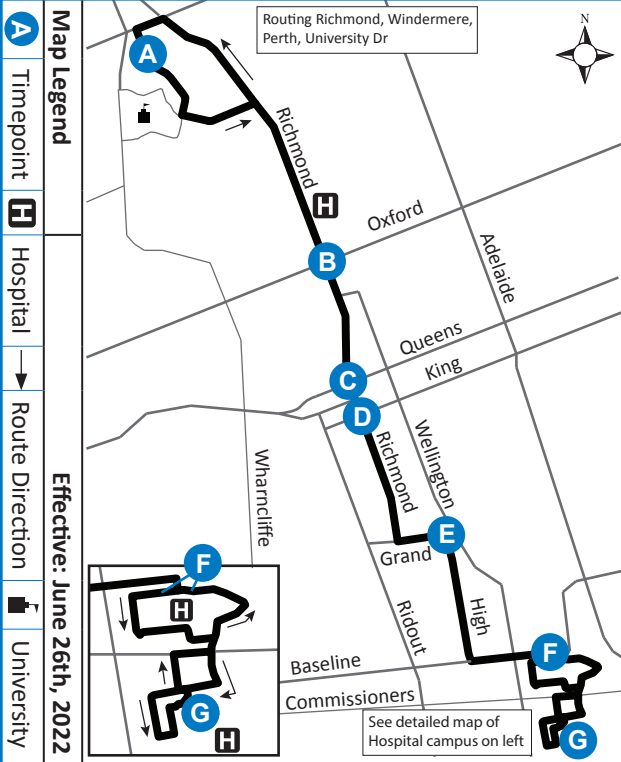

6

UNIVERSITY HOSPITAL - PARKWOOD INSTITUTE

519-451-1347
www.londontransit.ca

6

UNIVERSITY HOSPITAL - PARKWOOD INSTITUTE

519-451-1347
www.londontransit.ca

ROUTE 6 - MONDAY TO FRIDAY

SOUTHBOUND							NORTHBOUND						
University Hospital	Richmond at Oxford	Richmond at Queens	Richmond at King	High at Grand	Victoria Hospital Zone B	Parkwood Hospital	Parkwood Hospital	Victoria Hospital Zone E	High at Grand	Richmond at King	Richmond at Queens	Richmond at Oxford	University Hospital
A	B	C	D	E	F	G	G	F	E	D	C	B	A
LVS			LVS			ARR	LVS				LVS		ARR
-	-	-	-	-	-	5:44	5:44	5:48	5:55	6:00	6:02	6:07	6:13
-	-	-	-	-	-	6:10	6:10	6:14	6:21	6:26	6:30	6:35	6:41
6:15	6:23	6:27	6:30	6:36	6:41	6:48	6:50	6:54	7:02	7:08	7:10	7:15	7:24
-	-	-	-	-	-	7:14	7:15	7:19	7:27	7:33	7:35	7:40	7:49
6:50	7:00	7:04	7:05	7:10	7:15	7:23	7:35	7:39	7:47	7:53	7:55	8:00	8:09
7:25	7:35	7:39	7:40	7:45	7:50	7:58	8:00	8:04	8:12	8:18	8:20	8:25	8:34
7:50	8:00	8:04	8:05	8:10	8:15	8:23	8:25	8:29	8:37	8:43	8:45	8:50	8:59
8:15	8:25	8:29	8:30	8:35	8:40	8:48	8:50	8:54	9:01	9:08	9:10	9:16	9:24
8:40	8:50	8:54	8:55	9:00	9:05	9:13	9:20	9:24	9:31	9:38	9:40	9:46	9:54
9:09	9:19	9:23	9:25	9:30	9:35	9:43	9:50	9:54	10:01	10:08	10:10	10:16	10:24
9:34	9:44	9:48	9:50	9:55	10:00	10:08	10:15	10:19	10:26	10:33	10:35	10:41	10:49
10:04	10:14	10:18	10:20	10:25	10:30	10:38	10:45	10:49	10:56	11:03	11:05	11:11	11:19
10:34	10:44	10:48	10:50	10:55	11:00	11:08	11:15	11:19	11:26	11:33	11:35	11:41	11:49
10:59	11:09	11:13	11:15	11:20	11:25	11:33	11:45	11:49	11:56	12:03	12:05	12:11	12:19
11:29	11:39	11:43	11:45	11:50	11:55	12:03	12:10	12:14	12:21	12:28	12:30	12:36	12:44
11:56	12:08	12:13	12:15	12:20	12:25	12:33	12:40	12:44	12:51	12:58	1:00	1:06	1:14
12:26	12:38	12:43	12:45	12:50	12:55	1:03	1:10	1:14	1:21	1:28	1:30	1:36	1:44
12:56	1:08	1:13	1:15	1:20	1:25	1:33	1:41	1:45	1:52	1:58	2:00	2:06	2:16
1:21	1:33	1:38	1:40	1:45	1:50	1:58	2:11	2:15	2:22	2:28	2:30	2:36	2:46
1:53	2:03	2:08	2:10	2:15	2:21	2:29	2:36	2:40	2:47	2:53	2:55	3:01	3:11
2:23	2:33	2:38	2:40	2:45	2:51	2:59	3:06	3:10	3:17	3:23	3:25	3:31	3:41
2:53	3:03	3:08	3:10	3:15	3:21	3:29	3:31	3:35	3:42	3:48	3:50	3:56	4:06
3:23	3:33	3:38	3:40	3:45	3:51	3:59	4:00	4:04	4:11	4:17	4:20	4:28	4:38
3:51	4:03	4:08	4:10	4:15	4:21	4:29	4:30	4:34	4:41	4:47	4:50	4:58	5:08
4:16	4:28	4:33	4:35	4:40	4:46	4:54	5:00	5:04	5:11	5:17	5:20	5:28	5:38
4:46	4:58	5:03	5:05	5:10	5:16	5:24	5:30	5:34	5:41	5:47	5:50	5:58	6:08
5:16	5:28	5:33	5:35	5:40	5:45	5:51	5:57	6:01*	To Garage				
5:47	5:59	6:04	6:05	6:10	6:15	6:21	6:22	6:25	6:32	6:38	6:40	6:45	6:53
6:22	6:34	6:39	6:40	6:45	6:50	6:56	6:57	7:00	7:07	7:13	7:15	7:20	7:28
6:57	7:09	7:14	7:15	7:20	7:25	7:31	7:35	7:38	7:45	7:51	7:53	7:58	8:06
7:32	7:44	7:49	7:50	7:55	8:00	8:06	8:10	8:13	8:20	8:26	8:28	8:33	8:41
8:07	8:19	8:24	8:25	8:30	8:35	8:41	8:45	8:48	8:55	9:01	9:03	9:08	9:16
8:45	8:55	9:00*	To Garage										
9:20	9:30	9:34	9:35	9:40	9:45	9:51	9:55	9:58	10:04	10:09	10:11	10:16	10:23
10:25	10:35	10:39	10:40	10:45	10:50	10:56	11:05	11:12	11:18	11:23	11:28	11:33	11:40
11:40	11:50	11:54	12:00	12:05	12:10	12:16	12:16	12:20*	To Garage				