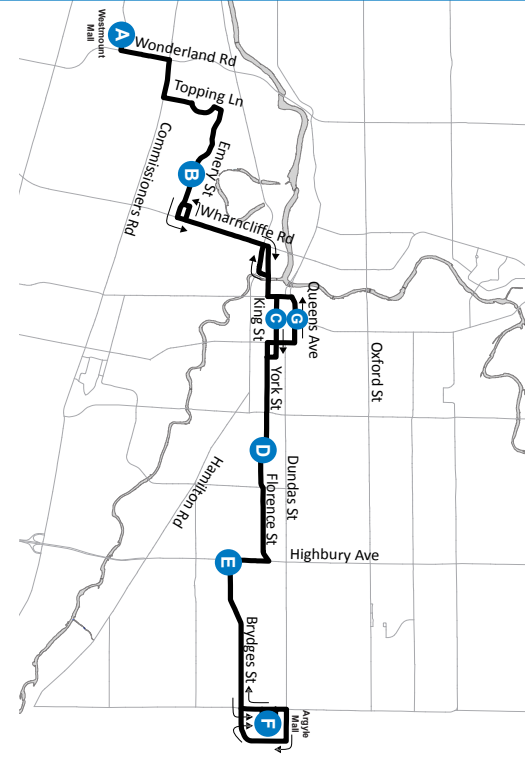

# 7 WESTMOUNT MALL - ARGYLE MALL

- Map Legend**
- A** Timepoint
- H** Hospital
- Route Direction
- U** University

# 7 WESTMOUNT MALL - ARGYLE MALL

- Map Legend**
- A** Timepoint
- H** Hospital
- Route Direction
- U** University

519-451-1347  
www.londontransit.ca

519-451-1347  
www.londontransit.ca