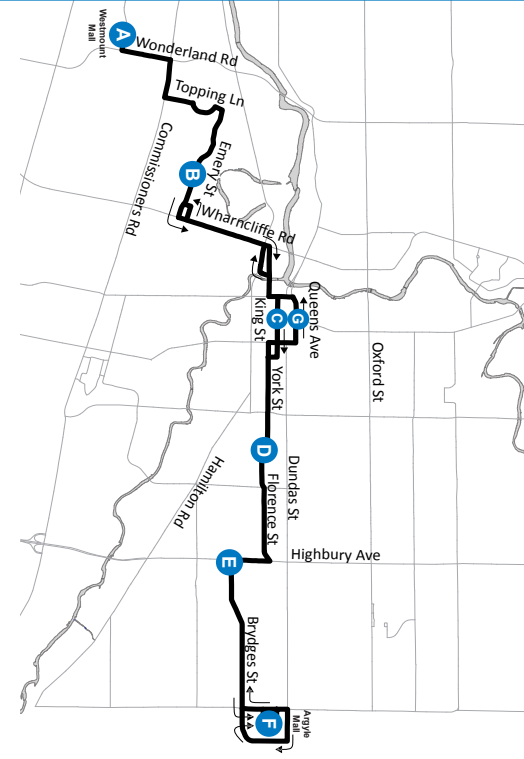

# 7 WESTMOUNT MALL - ARGYLE MALL

- Map Legend**
- A** Timepoint
- H** Hospital
- Route Direction
- U** University

# 7 WESTMOUNT MALL - ARGYLE MALL

- Map Legend**
- A** Timepoint
- H** Hospital
- Route Direction
- U** University

519-451-1347  
www.londontransit.ca

519-451-1347  
www.londontransit.ca