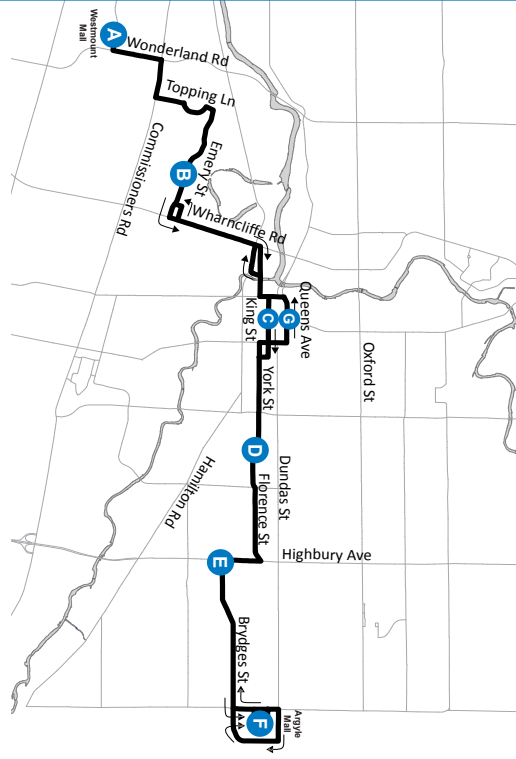

WESTMOUNT MALL - ARGYLE MALL

- **Map Legend**
- **A** Timepoint
- **H** Hospital
- Route Direction
- **U** University

Effective: June 26th, 2022

519-451-1347
www.londontransit.ca

ROUTE 7 - MONDAY TO FRIDAY