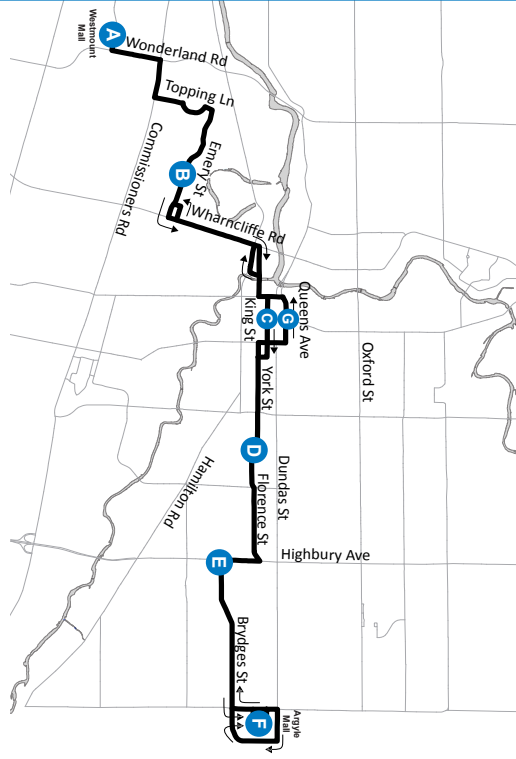

7

WESTMOUNT MALL - ARGYLE MALL

- Map Legend**
- A** Timepoint
- H** Hospital
- Route Direction
- U** University

Effective: June 26th, 2022

519-451-1347
www.londontransit.ca

7

WESTMOUNT MALL - ARGYLE MALL

- Map Legend**
- A** Timepoint
- H** Hospital
- Route Direction
- U** University