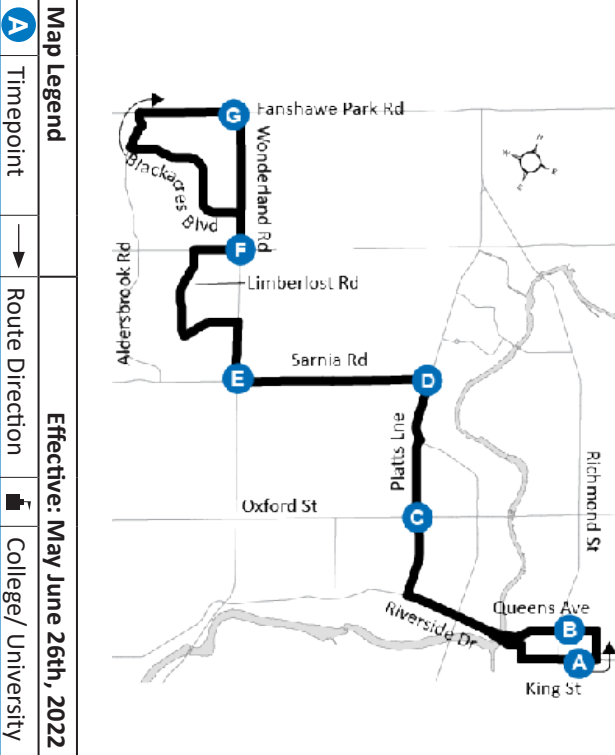

9

DOWNTOWN - WHITEHILLS

519-451-1347
www.londontransit.ca

9

DOWNTOWN - WHITEHILLS

519-451-1347
www.londontransit.ca

ROUTE 9 - MONDAY TO FRIDAY

NORTHBOUND

LEGEND	
+	Route Change
*	Bus into Garage
0:00	Bus goes into service at Wellington at Dundas 2min earlier