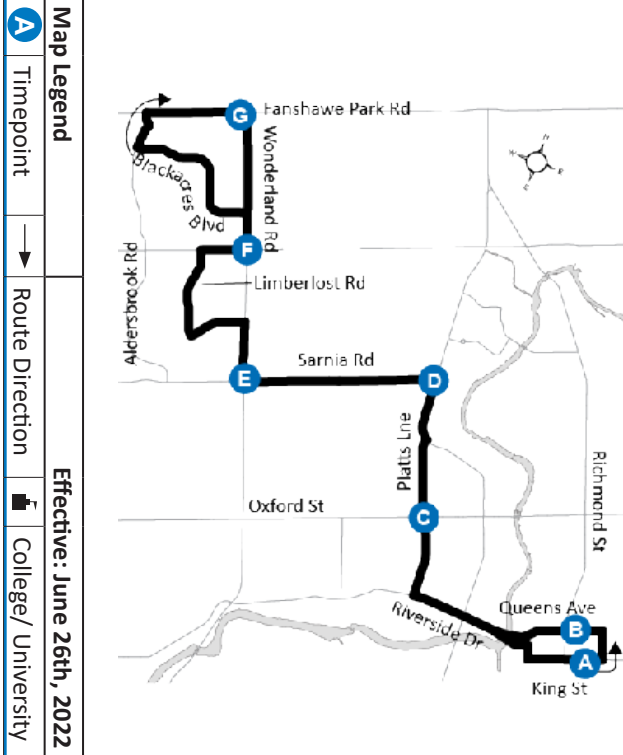

9

DOWNTOWN - WHITEHILLS

519-451-1347
www.londontransit.ca

9

DOWNTOWN - WHITEHILLS

519-451-1347
www.londontransit.ca

ROUTE 9 - MONDAY TO FRIDAY

NORTHBOUND

LEGEND	
+	Route Change
*	Bus into Garage
0:00	Bus goes into service at Wellington at Dundas 2min earlier