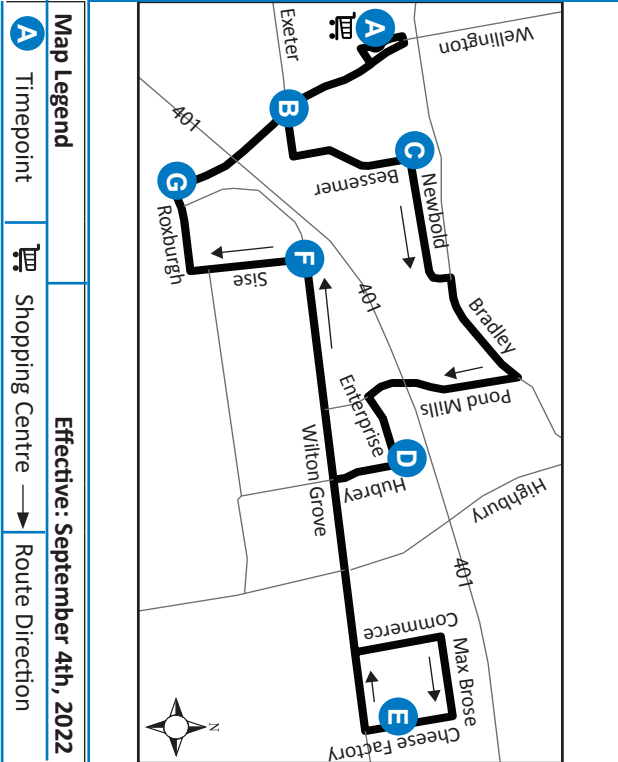

# 30 WHITE OAKS MALL - CHEESE FACTORY RD.

519-451-1347  
www.londontransit.ca

# 30 WHITE OAKS MALL - CHEESE FACTORY RD.

519-451-1347  
www.londontransit.ca

**ROUTE 30 - MONDAY TO FRIDAY**

EASTBOUND					WESTBOUND				
White Oaks Mall	Wellington at Exeter	Newbold at Bessemer	Hubrey at Enterprise	Cheese Factory Road	Cheese Factory Road	Wilton Grove at Sise	Roxborough at Wellington	Wellington at Exeter	White Oaks Mall
<b>A</b>	<b>B</b>	<b>C</b>	<b>D</b>	<b>E</b>	<b>E</b>	<b>F</b>	<b>G</b>	<b>B</b>	<b>A</b>
LVS				ARR	LVS				ARR
6:32	6:34	6:37	6:43	6:48	6:48	6:54	6:56	6:59	7:02
7:12	7:14	7:17	7:23	7:28	7:28	7:34	7:36	7:39	7:42
7:52	7:54	7:57	8:03	8:08	8:08	8:14	8:16	8:19	8:22
8:32	8:34	8:37	8:43	8:48	8:48	8:54	8:56	8:59	9:02
9:12	9:14	9:17	9:23	9:28	9:28	9:34	9:36	9:39	9:42
9:52	9:54	9:57	10:03	10:08	10:08	10:14	10:16	10:19	10:22
10:32	10:34	10:37	10:43	10:48	10:48	10:54	10:56	10:59	11:02*
No Service Until PM									
2:30	2:32	2:35	2:41	2:46	2:46	2:52	2:54	2:57	3:00
3:10	3:12	3:15	3:21	3:26	3:26	3:32	3:34	3:37	3:40
3:50	3:52	3:55	4:01	4:06	4:06	4:12	4:14	4:17	4:20
4:30	4:32	4:35	4:41	4:46	4:46	4:52	4:54	4:57	5:00
5:10	5:12	5:15	5:21	5:26	5:26	5:32	5:34	5:37	5:40
5:50	5:52	5:55	6:01	6:06	6:06	6:12	6:14	6:17	6:20
6:25	6:27	6:30	6:36	6:41	6:41	6:47	6:49	6:52	6:55*

**LEGEND**

<b>+</b>	Route Change	<b>*</b>	Bus into Garage
----------	--------------	----------	-----------------

**SPECIAL NOTE:**

Route 30 operates exclusively from 6:30-11AM, 2:30-7PM and 10:30-11:30PM on weekdays, excluding holidays