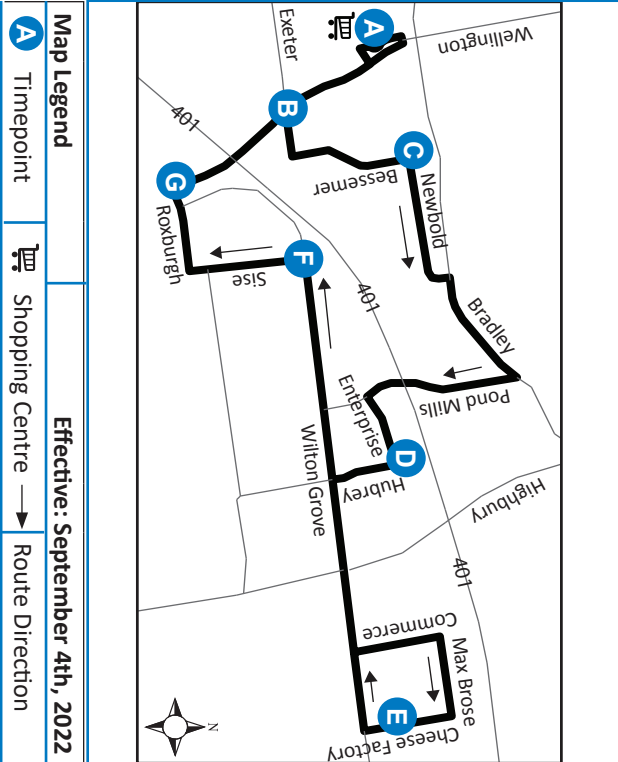

# 30 WHITE OAKS MALL - CHEESE FACTORY RD.

519-451-1347  
www.londontransit.ca

# 30 WHITE OAKS MALL - CHEESE FACTORY RD.

519-451-1347  
www.londontransit.ca

**ROUTE 30 - MONDAY TO FRIDAY**

EASTBOUND					WESTBOUND				
White Oaks Mall	Wellington at Exeter	Newbold at Bessemer	Hubrey at Enterprise	Cheese Factory Road	Cheese Factory Road	Wilton Grove at Sise	Roxborough at Wellington	Wellington at Exeter	White Oaks Mall
<b>A</b>	<b>B</b>	<b>C</b>	<b>D</b>	<b>E</b>	<b>E</b>	<b>F</b>	<b>G</b>	<b>B</b>	<b>A</b>
LVS				ARR	LVS				ARR
6:32	6:34	6:37	6:43	6:48	6:48	6:54	6:56	6:59	7:02
7:12	7:14	7:17	7:23	7:28	7:28	7:34	7:36	7:39	7:42
7:52	7:54	7:57	8:03	8:08	8:08	8:14	8:16	8:19	8:22
8:32	8:34	8:37	8:43	8:48	8:48	8:54	8:56	8:59	9:02
9:12	9:14	9:17	9:23	9:28	9:28	9:34	9:36	9:39	9:42
9:52	9:54	9:57	10:03	10:08	10:08	10:14	10:16	10:19	10:22
10:32	10:34	10:37	10:43	10:48	10:48	10:54	10:56	10:59	11:02*
No Service Until PM									
2:30	2:32	2:35	2:41	2:46	2:46	2:52	2:54	2:57	3:00
3:10	3:12	3:15	3:21	3:26	3:26	3:32	3:34	3:37	3:40
3:50	3:52	3:55	4:01	4:06	4:06	4:12	4:14	4:17	4:20
4:30	4:32	4:35	4:41	4:46	4:46	4:52	4:54	4:57	5:00
5:10	5:12	5:15	5:21	5:26	5:26	5:32	5:34	5:37	5:40
5:50	5:52	5:55	6:01	6:06	6:06	6:12	6:14	6:17	6:20
6:25	6:27	6:30	6:36	6:41	6:41	6:47	6:49	6:52	6:55*

**LEGEND**

<b>+</b>	Route Change	<b>*</b>	Bus into Garage
----------	--------------	----------	-----------------

**SPECIAL NOTE:**

Route 30 operates exclusively from 6:30-11AM, 2:30-7PM and 10:30-11:30PM on weekdays, excluding holidays